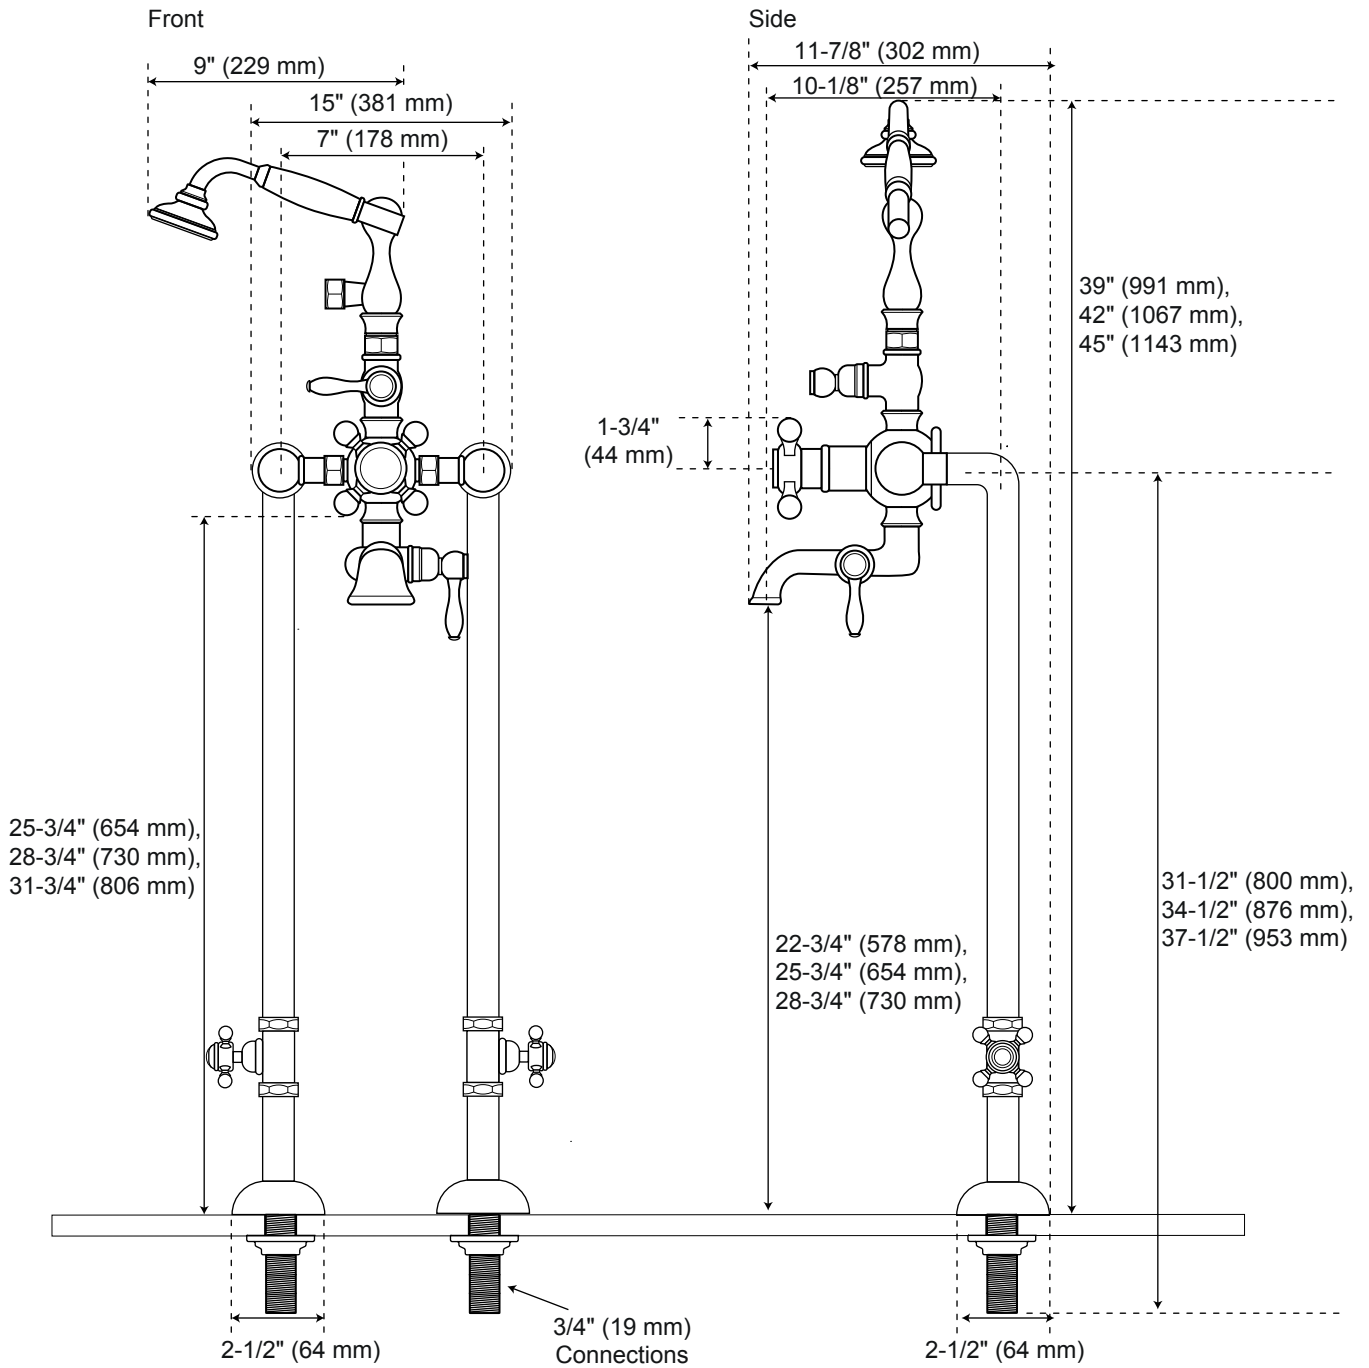

# Nottingham Thermostatic

Freestanding Tub Faucet, Hand Shower, Valves

All product dimensions are nominal.