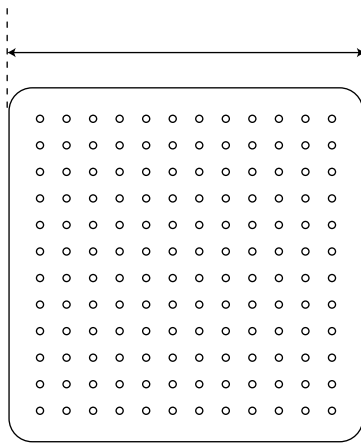

Beveled

Square Rainfall Shower Head

Front

8" (203mm) - or - 12" (305mm) - or - 16" (406mm)

Side

All product dimensions are nominal.