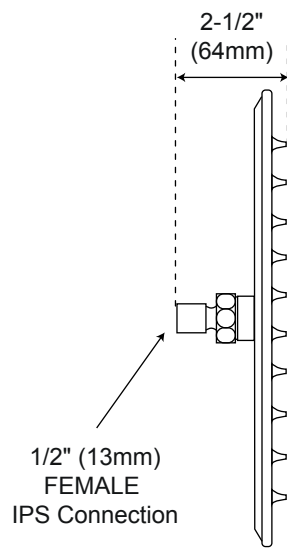

Beveled

Square Rainfall Shower Head

Front

8" (203mm) - or - 12" (305mm) - or - 16" (406mm)

Side

All product dimensions are nominal.