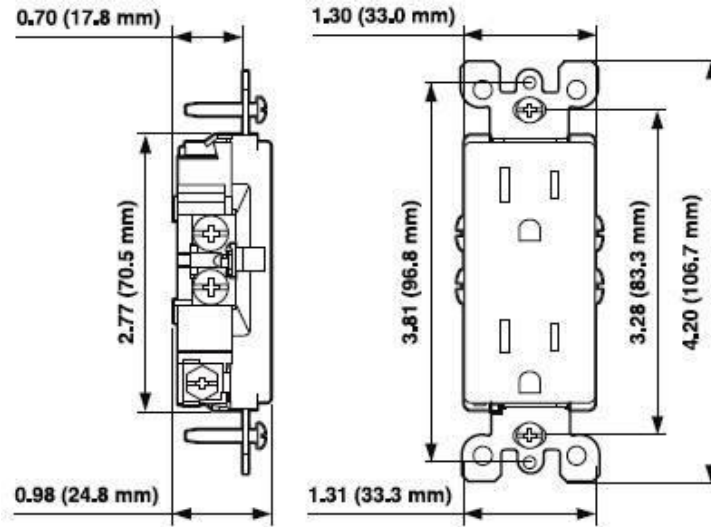

5325-GY

15 Amp, 125 Volt, NEMA 5-15R, 2-Pole, 3-Wire, Decora Duplex Receptacle, Straight Blade, Residential Grade, Grounding, Quickwire Push-In & Side Wired, Steel Strap - Gray

Leviton's comprehensive Residential Grade Receptacles portfolio includes devices rated for all residential applications in a variety of standard configurations. They are produced in an array of colors in both Decora and traditional styles. All duplex receptacles are designed with thermoplastic construction and feature a shallow build for maximum wiring room. Each duplex is also equipped with break-off plaster ears and tabs to allow for easy alignment and two-circuit conversion.

Color:  Gray

UPC Code: 078477233146

Country Of Origin: Please Contact Customer Service.

NEMA:
5-15R

Technical Information

Product Features

Amperage: 15 A

Body Material: Thermoplastic

Color: Gray

Face Material: Thermoplastic

Grounding: Grounding

NEMA: 5-15R

Pole: 2

Standards and Certifications: UL/CSA

Strap Material: Steel

Termination: Quickwire Push-In & Side

Type: Duplex Receptacle

Voltage: 125 VAC

Warranty: 1 Year Limited

Wire: 3

Wiring Diagram

5-15R

SPECIFICATION SUBMITTAL

JOB NAME: <input type="text"/>	CATALOG NUMBERS: <input type="text"/>
JOB NUMBER: <input type="text"/>	<input type="text"/>