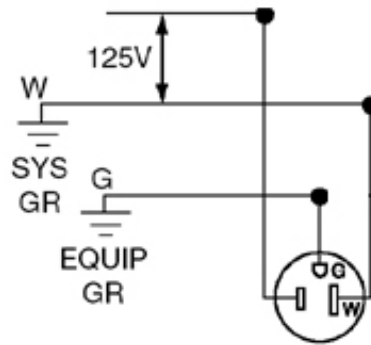

5-15R

SPECIFICATION SUBMITTAL

JOB NAME: ____	CATALOG NUMBERS: ____
JOB NUMBER: ____	____

Leviton Manufacturing Co., Inc.

201 North Service Road, Melville, NY 11747

Telephone: +1-800-323-8920 · FAX: +1-800-832-9538 · Tech Line (8:30AM-7:30PM E.S.T. Monday-Friday):

+1-800-824-3005

Leviton Manufacturing of Canada, Ltd.

165 Hymus Boulevard, Pointe Claire, Quebec H9R 1E9 · Telephone: +1-800-469-7890 ·

FAX: +1-800-824-3005 · www.leviton.com/canada

Leviton S. de R.L. de C.V.

Lago Tana 43, Mexico DF, Mexico CP 11290 · Tel.: (+52)55-5082-1040 · FAX: (+52)5386-

1797 · www.leviton.com.mx

Visit our Website at: www.leviton.com

© 2018 Leviton Manufacturing Co., Inc. All Rights Reserved. Subject to change without notice.

Leviton has a global presence.

If you would like to know where your local Leviton office is located please go to:

www.leviton.com/international/contacts/