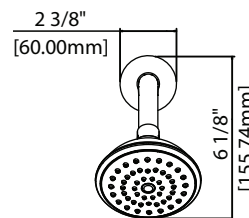

PF2820G

Single Handle Shower Only Trim Kit

Willett Series

Product Features

- Single function showerhead
- Metal handle
- Extension kit available - ACF4001EXT
- Showerhead max. flow rate: 1.8 gpm at 80 psi
- Showerhead with easy clean rubber nozzles
- Brass shower arm and flange
- Meets ASME:A112.18.1 / CSA B125.1
- cUPC/IAPMO listed
- ADA compliant

Model Numbers

- PF2820GCP Chrome
- PF2820GBN Brushed Nickel
- PF2820GORB Oil Rubbed Bronze

To be used with PF4001
Pressure balanced series ACCUFIT

Product Specifications

PF2820GCP

Warranty and Codes

This product comes complete with installation, operating, care and maintenance instructions. This PROFLO faucet carries a limited lifetime warranty when installed in residential applications. The warranty is five years in commercial applications. This product meets A112.18.1 / CSA B125.1.