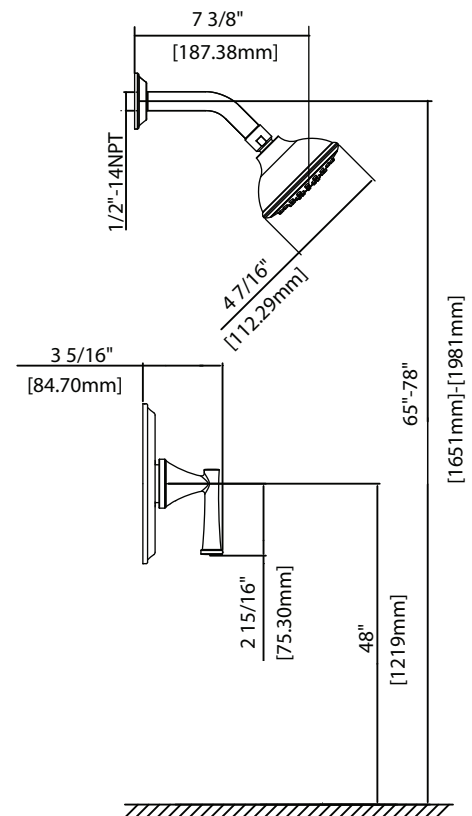

PF2820G

Single Handle Shower Only Trim Kit

Willett Series

Product Features

- Single function showerhead
- Metal handle
- Extension kit available - ACF4001EXT
- Showerhead max. flow rate: 1.8 gpm at 80 psi
- Showerhead with easy clean rubber nozzles
- Brass shower arm and flange
- Meets ASME:A112.18.1 / CSA B125.1
- cUPC/IAPMO listed
- ADA compliant

Model Numbers

- PF2820GCP Chrome
- PF2820GBN Brushed Nickel
- PF2820GORB Oil Rubbed Bronze

To be used with PF4001
Pressure balanced series ACCUFIT

Product Specifications

PF2820GCP

Warranty and Codes

This product comes complete with installation, operating, care and maintenance instructions. This PROFLO faucet carries a limited lifetime warranty when installed in residential applications. The warranty is five years in commercial applications. This product meets A112.18.1 / CSA B125.1.