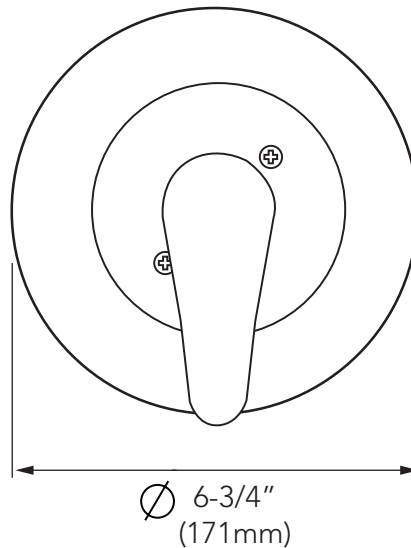

Product Specifications

Warranty and Codes

This product comes complete with installation, operating, care and maintenance instructions. This PROFLO faucet carries a limited lifetime warranty when installed in residential applications. The warranty is five years in commercial applications. This product meets ASME: A112.18.1.