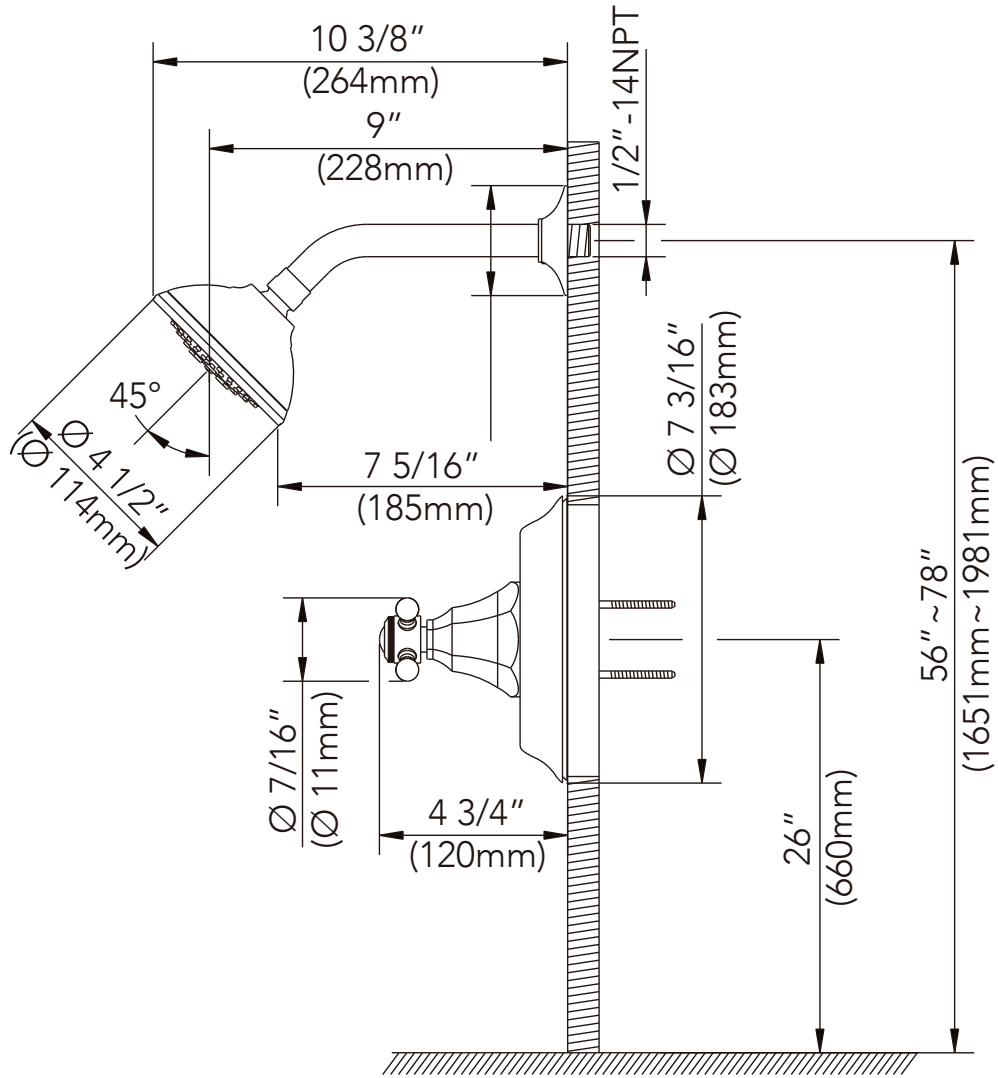

Mirabelle®

BOCA RATON COLLECTION

SINGLE-HANDLE SHOWER ONLY TRIM KIT

Product Codes:

MIRBR8020GCP (polished chrome)

MIRBR8020GBN (brushed nickel)

MIRBR8020GPN (polished nickel)

- 5 function showerhead
- Pressure balanced
- Max. flow rate: 1.75 gpm (6.6 L/min) at 80 psi
- Lifetime limited warranty
- cUPC/IAPMO listed
- WaterSense approved

See dimensional drawing on next page.

© 2019 Ferguson Enterprises, Inc. All Rights Reserved 14936 05/03

Mirabelle®

BOCA RATON COLLECTION

SINGLE-HANDLE SHOWER ONLY TRIM KIT

Product Codes:

MIRBR8020GCP (polished chrome)

MIRBR8020GBN (brushed nickel)

MIRBR8020GPN (polished nickel)

Note: All dimensions and specifications are nominal and may vary +/- 1/4". Use actual products for accuracy in critical situations.