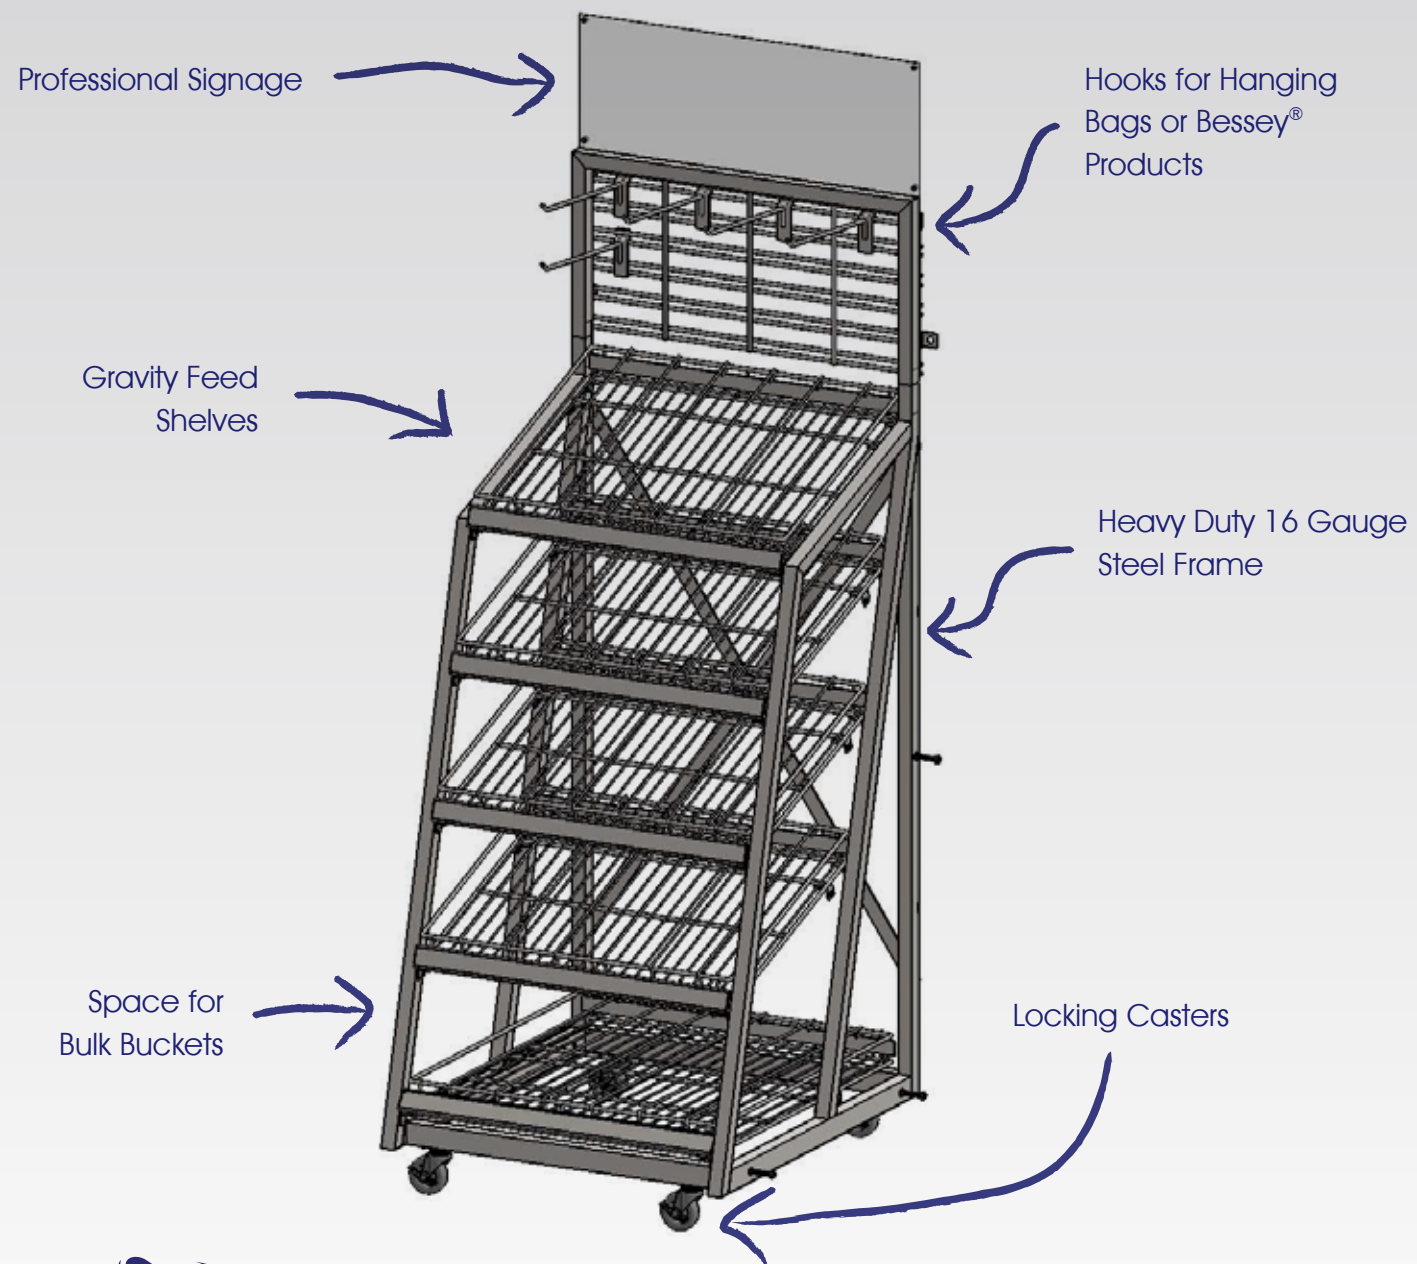

ProProducts® Display

Part No.	QTY	PRICE ($)
DISPLAY	each	500.00

Table of Contents

	ProProducts® Displays*	1
	About ProProducts®	3
	Packaging Options	4
	ProScrew®**	5-8
	ProNail®**	9
	ProScrew® Bolts, Washers and Nuts**	10
	ProScrew® Magnetic Nut Setters**	11
	ProGrille®*	12
	Metal Straps	13
	Bessey® Snips	14
	K-Flex® K-Fit® Fittings*	15-16

* New items added * New pricing

Terms and Conditions

FFA is $1,250 from ProProducts® Dallas, TX DC.

Payment terms are net 30 days.

ProProducts® minimum order requirements of $100 still applies.

Returns are accepted if in sellable condition:

- Full credit if returned within 72 hours of invoice.
- After 72 hrs, a 10% restocking fee applies.
- After 30 days, a 25% restocking fee applies.
- After 60 days, a 40% restocking fee applies.
- No returns older than 90 days.