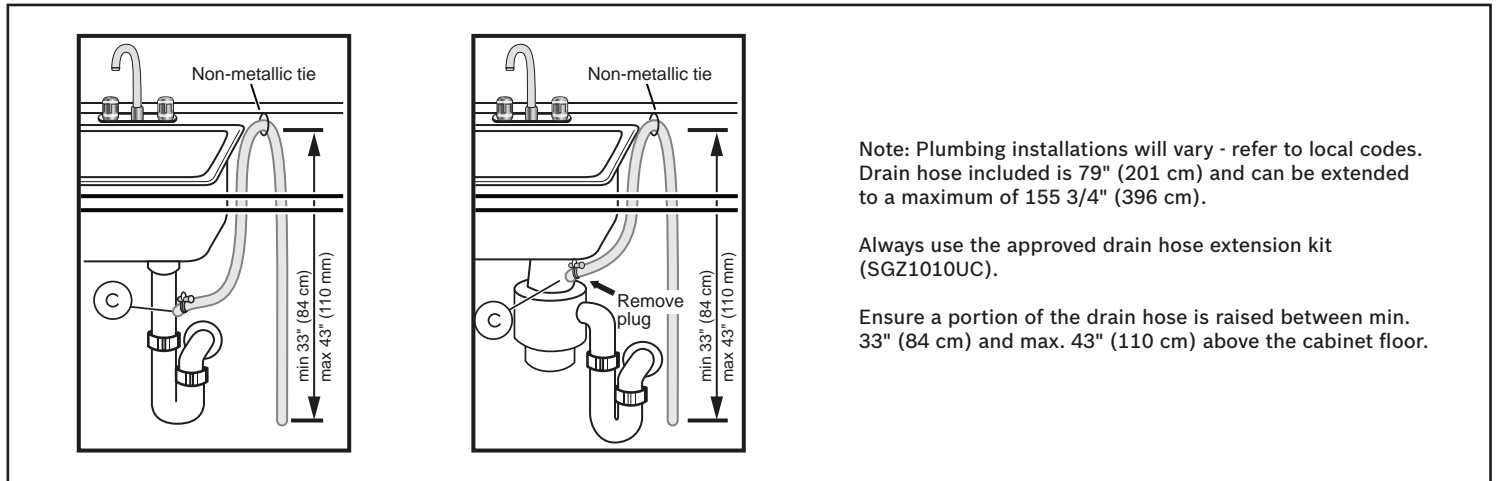

**Notes:** All height, width and depth dimensions are shown in inches. BSH reserves the absolute and unrestricted right to change product materials and specifications, at any time, without notice. Consult the product's installation instructions for final dimensional data and other details prior to making cutout.

# 24" Recessed Handle Dishwasher

800 Series DLX – Black SHE878ZD6N

**BOSCH**

Invented for life

## Installation Details

Note: Plumbing installations will vary - refer to local codes. Drain hose included is 79" (201 cm) and can be extended to a maximum of 155 3/4" (396 cm).

Always use the approved drain hose extension kit (SGZ1010UC).