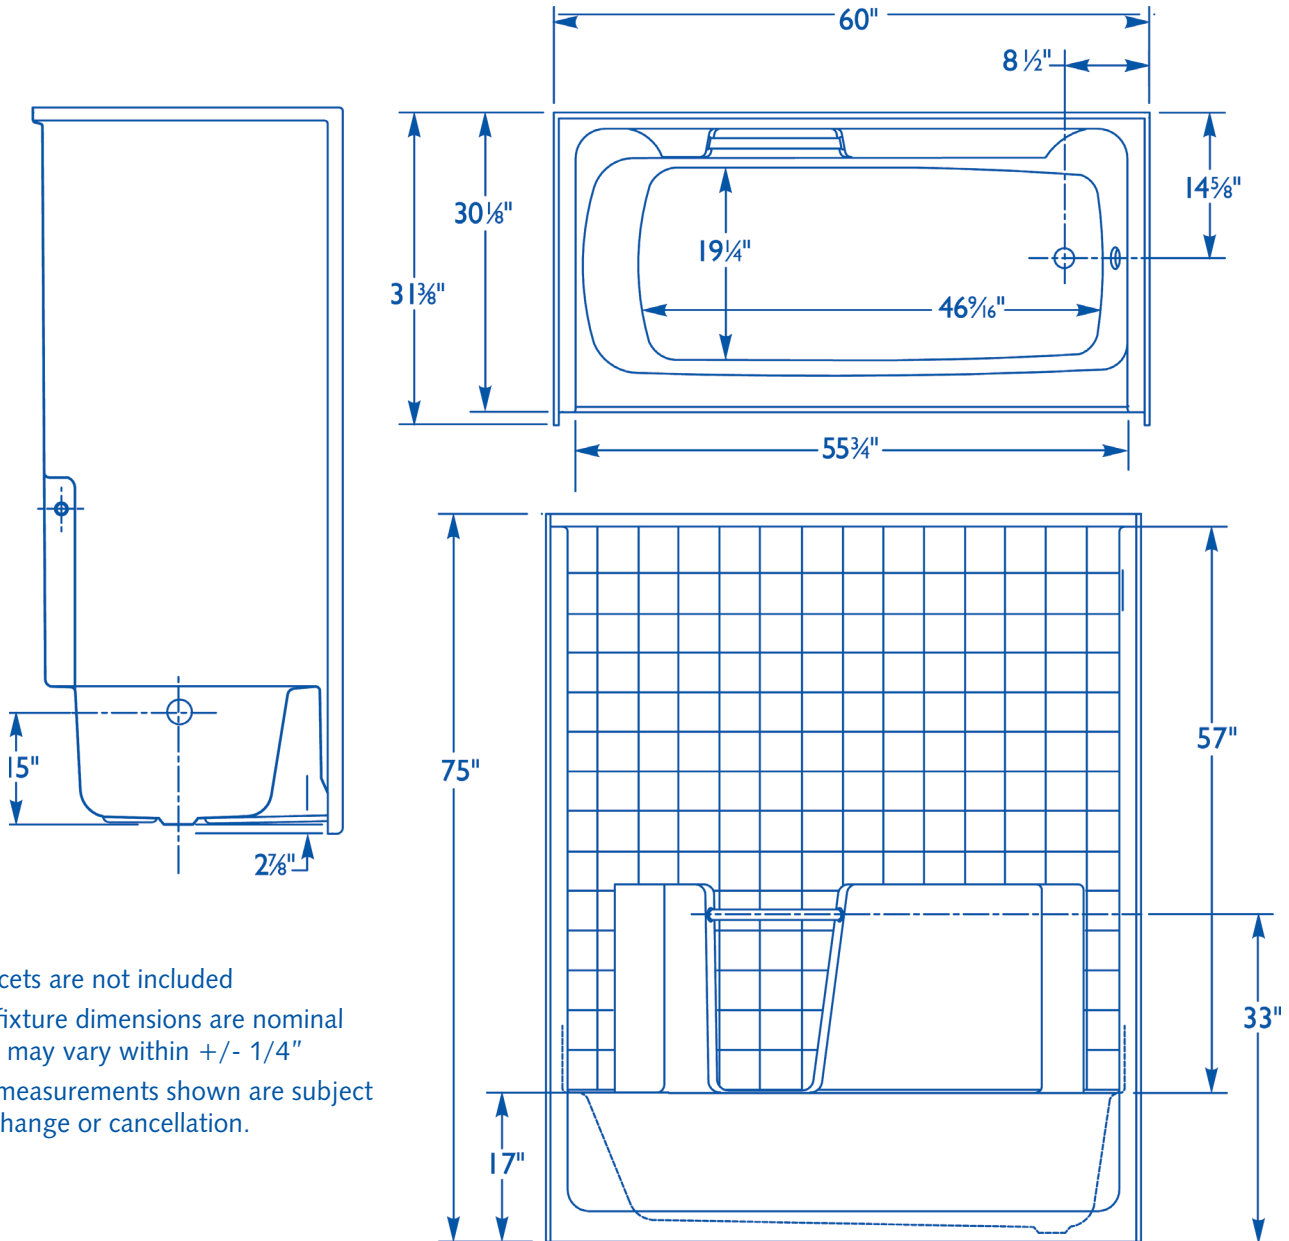

BATHCRAFT

CALLOWAY

Model 0600L
Model 0600R

TUB / SHOWER

• GEL-COATED FIBERGLASS

OVERALL DIMENSIONS

- Length 60"
- Width 31 ³/₈"
- Height 75"
- Apron Height 17"
- Weight 126 lbs.

KEY FEATURES

TUB / SHOWER

● GEL-COATED FIBERGLASS

- Faucets are not included
- All fixture dimensions are nominal and may vary within +/- 1/4"
- All measurements shown are subject to change or cancellation.

BATHCRAFT | 510 E JONES STREET | WILSON, NORTH CAROLINA 27893