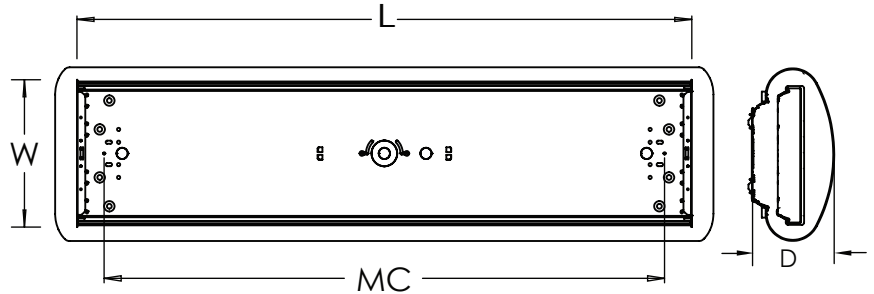

LED Cloud LC Series

Features

This clean appearance, surface mounted cloud provides a wide distribution of light with a white diffuser. It can be used in various applications including offices, corridors, garages, kitchens and public spaces. Fixture mounts to standard junction box (not included).

Construction

Housing is die-formed of 22-gauge steel. Standard mounting holes are included. Power supply connections can be made inside the fixture wire way or in a junction box (not included).

Finish

Housing is finished in lighting grade white baked gloss enamel paint.

Diffuser

White acrylic diffuser.

Electrical

Direct wired with a constant current low voltage electronic LED driver rated at 120 VAC. The driver is dimmable with a 2-wire (Triac) or electronic low voltage (ELV) dimmer switch.

Lamping

50,000 hr. long life replaceable LEDs produce 3000, 4100 or 5000 source lumens. 3000K or 4000K color temperature, 90 CRI.

Certification

cETLus listed for damp locations.
ENERGY STAR® - Pending

Warranty

Limited warranty: This fixture is free from defects in materials and workmanship for a period of 5 years from date of purchase.

Specifications and dimensions subject to change without notice.

LOCATION		DATE
PREPARED BY		QUANTITY
COMMENTS		FIXTURE TYPE
CATALOG NUMBER		

Ordering Information:

Warm White (3000K)	LED	Source Lumens	L	W	D	MC
LC3000L30D1	36W	3000	50-3/4"	10-1/2"	4-7/8"	43-3/4"
LC4100L30D1	50W	4100	50-3/4"	10-1/2"	4-7/8"	43-3/4"
LC5000L30D1	60W	5000	50-3/4"	10-1/2"	4-7/8"	43-3/4"

Cool White (4000K)	LED	Source Lumens	L	W	D	MC
LC3000L40D1	36W	3000	50-3/4"	10-1/2"	4-7/8"	43-3/4"
LC4100L40D1	50W	4100	50-3/4"	10-1/2"	4-7/8"	43-3/4"
LC5000L40D1	60W	5000	50-3/4"	10-1/2"	4-7/8"	43-3/4"