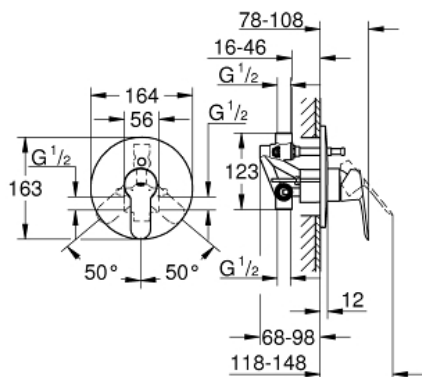

BAUEDGE
Single-lever bath mixer 1/2"
MODEL # 29079000

Pure Freude
an Wasser

GROHE

Product Description:

BAUEDGE

Single-lever bath mixer 1/2"

Standard Specification:

concealed installation

consisting of:

set for final installation

concealed body (32 963 000)

metal lever

GROHE Longlife 46 mm ceramic cartridge

GROHE StarLight chrome finish

adjustable flow rate limiter

automatic diverter: bath/shower

escutcheon and shaft sealing

optional temperature limiter ref. no. 46 308

Color:

□ 29079000 chrome