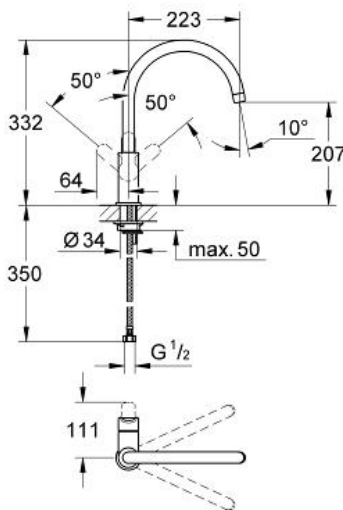

BAUEDGE
 Single-lever sink mixer 1/2"
 MODEL # 31233000

Pure Freude
 an Wasser

Product Description:
BAUEDGE
 Single-lever sink mixer 1/2"

Standard Specification:
 single hole installation
 metal lever
GROHE Longlife 28 mm ceramic cartridge
 swivel tubular spout
 mousseur
 flexible connection hoses
GROHE StarLight chrome finish
 rapid installation system

Color:
 31233000 chrome