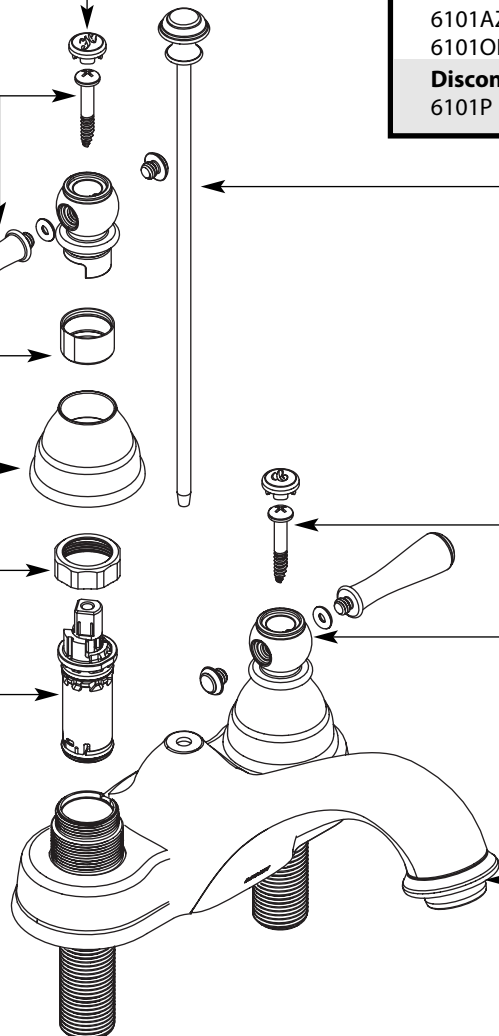

# Illustrated Parts

■ Order by Part Number

Handle Caps (White caps included)

- 114324** Chrome
- 114324P** Polished Brass
- 114324BN** Brushed Nickel
- 114324WR** Wrought Iron
- 114324AN** Antique Nickel
- 114324AZ** Antique Bronze
- 114324ORB** Oil Rubbed Bronze

Cold Handle Kit

- 116954** Chrome
- 116954CP** Chrome/Pol. Brass
- 116954P** Polished Brass
- 116954BN** Brushed Nickel
- 116954WR** Wrought Iron
- 116954AN** Antique Nickel
- 116954AZ** Antique Bronze
- 116954ORB** Oil Rubbed Bronze

Aerator Kit (1.5 gpm)      Aerator Kit (2.2 gpm)

- |                  |                  |                   |
|------------------|------------------|-------------------|
| <b>101040</b>    | <b>114332</b>    | Chrome            |
| <b>N/A</b>       | <b>114332P</b>   | Polished Brass    |
| <b>101040BN</b>  | <b>114332BN</b>  | Brushed Nickel    |
| <b>101040WR</b>  | <b>114332WR</b>  | Wrought Iron      |
| <b>101040AN</b>  | <b>114332AN</b>  | Antique Nickel    |
| <b>101040AZ</b>  | <b>114332AZ</b>  | Antique Bronze    |
| <b>101040ORB</b> | <b>114332ORB</b> | Oil Rubbed Bronze |

Deck Gasket  
**114333**

Hardware Package  
**13678**

Pop-Up Plug & Seat

- 10709** Chrome
- 99596** Polished Brass
- 10709BN** Brushed Nickel
- 10709WR** Wrought Iron
- 10709AN** Antique Nickel
- 10709AZ** Antique Bronze
- 10709ORB** Oil Rubbed Bronze