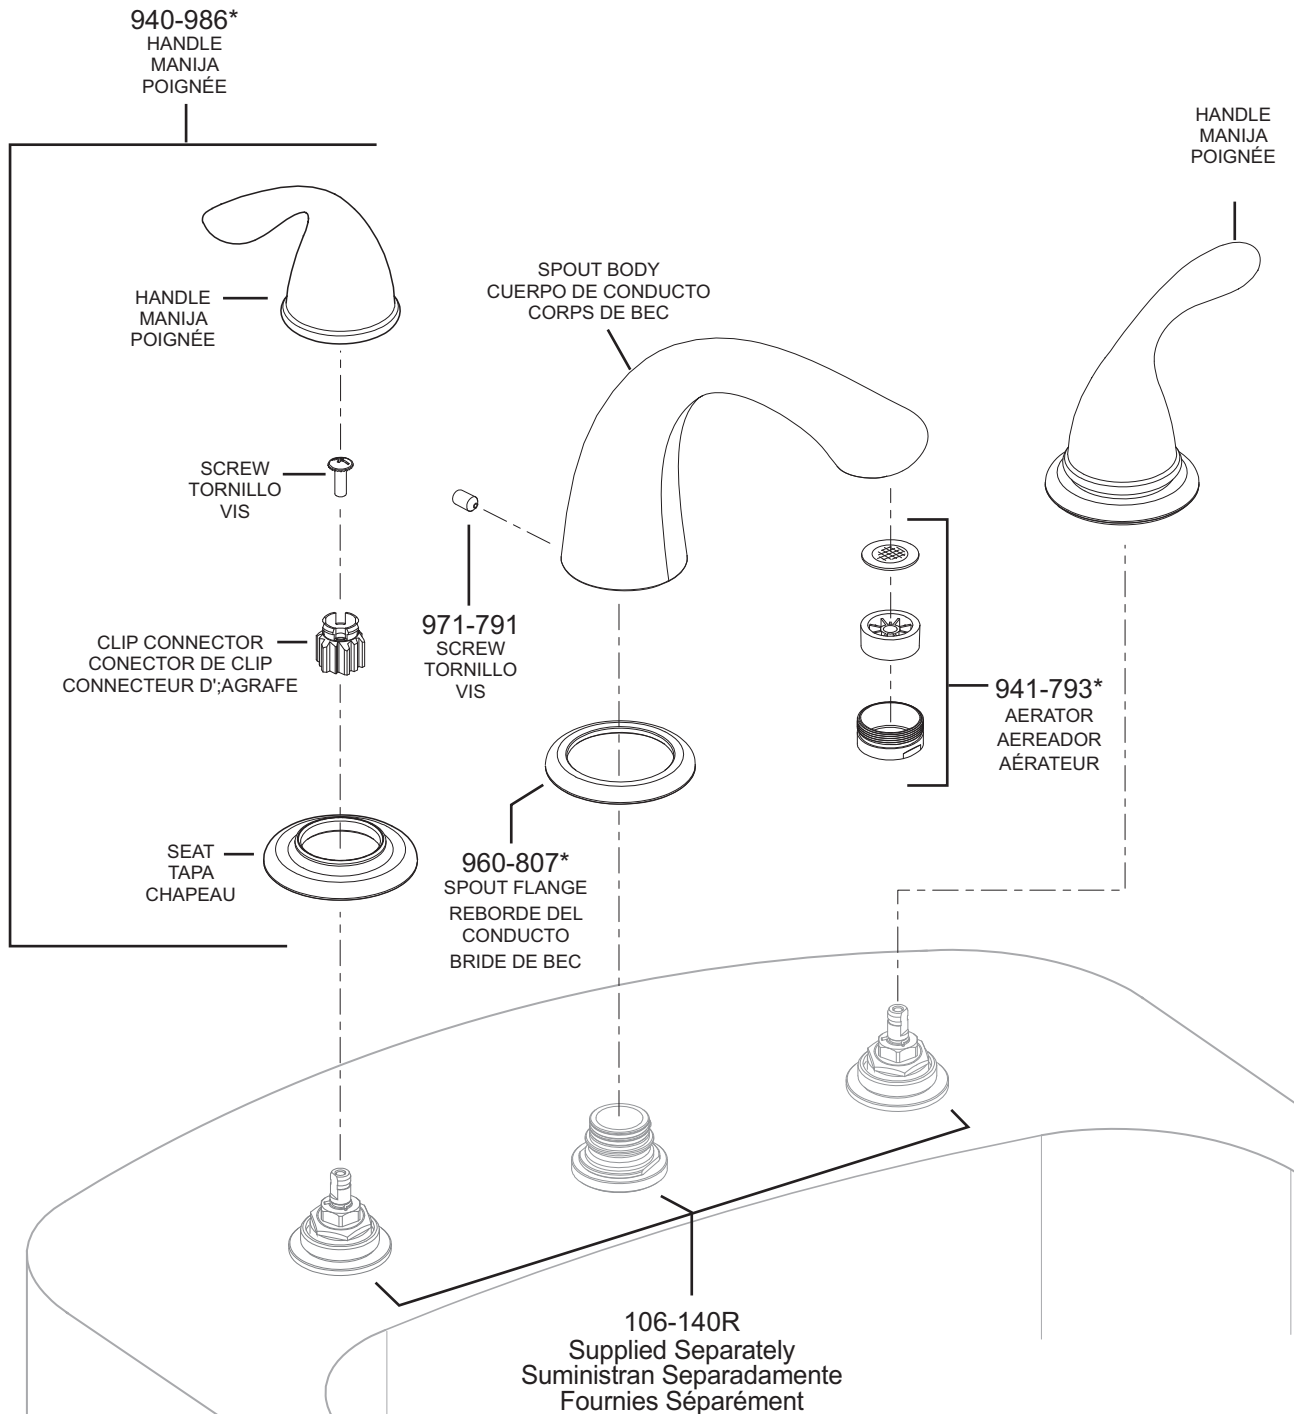

PARTS EXPLOSION

1T6 Pfirst Series™ Roman Tub Trim Faucet

FINISHES * Indicates Finish

A Polished Chrome	M Almond	U Rustic Bronze
B Black	N Antique Bronze	V PVD Polished Brass
E Rustic Pewter	P Polished Brass	W White
D PVD Polished Nickel	Q Satin Brass	Y Tuscan Bronze
J PVD Brushed Nickel	R Copper	Z Oil-Rubbed Bronze
K Satin Nickel	S Stainless Steel	
L Satin Stainless	T Biscuit	

All finishes not available on all parts

1-800-PFAUCET www.pricepfister.com
19701 DaVinci, Lake Forest, CA 92610

07/15/08

Price Pfister