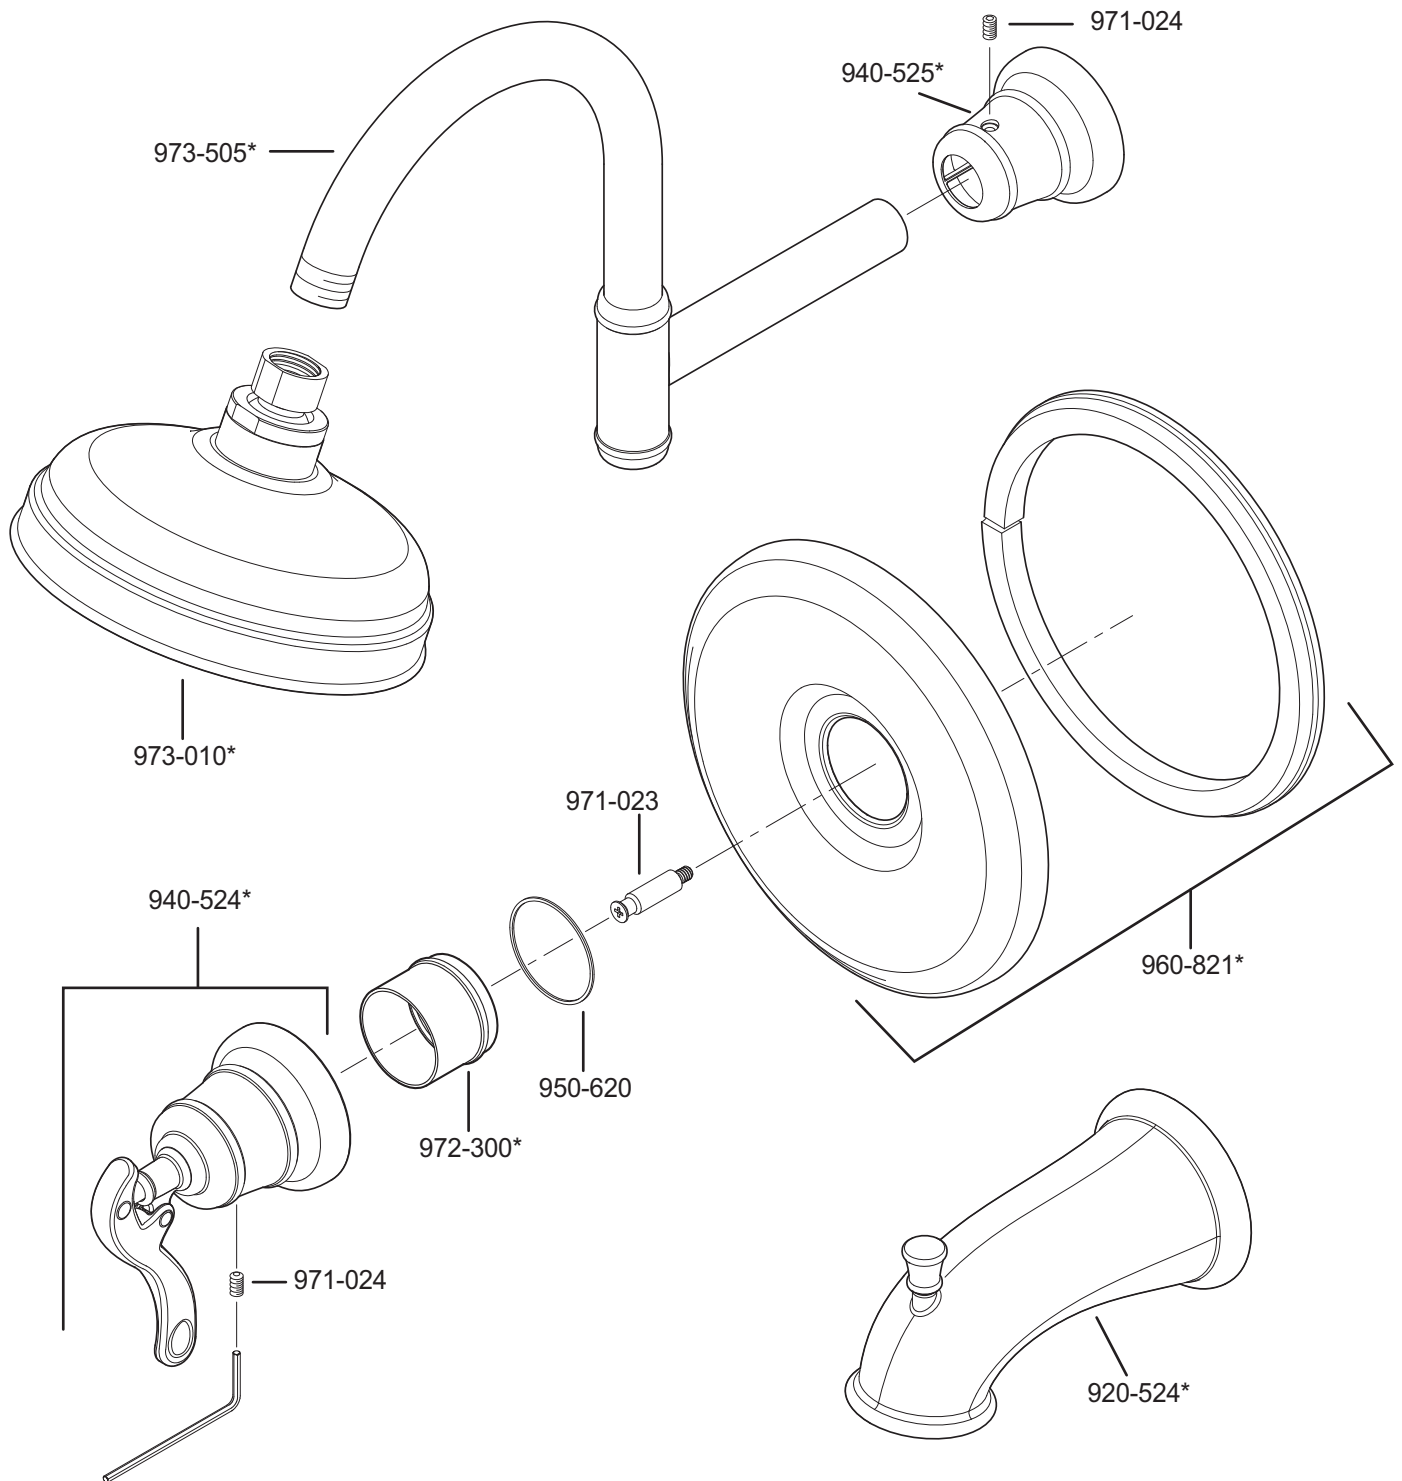

PARTS EXPLOSION

R89 Series Ashfield™ Tub & Shower Trim

FINISHES * Indicates Finish

A Polished Chrome	M Almond	U Rustic Bronze
B Black	N Antique Bronze	V PVD Polished Brass
E Rustic Pewter	P Polished Brass	W White
D PVD Polished Nickel	Q Satin Brass	Y Tuscan Bronze
J PVD Brushed Nickel	R Copper	Z Oil-Rubbed Bronze
K Satin Nickel	S Stainless Steel	
L Satin Stainless	T Biscuit	