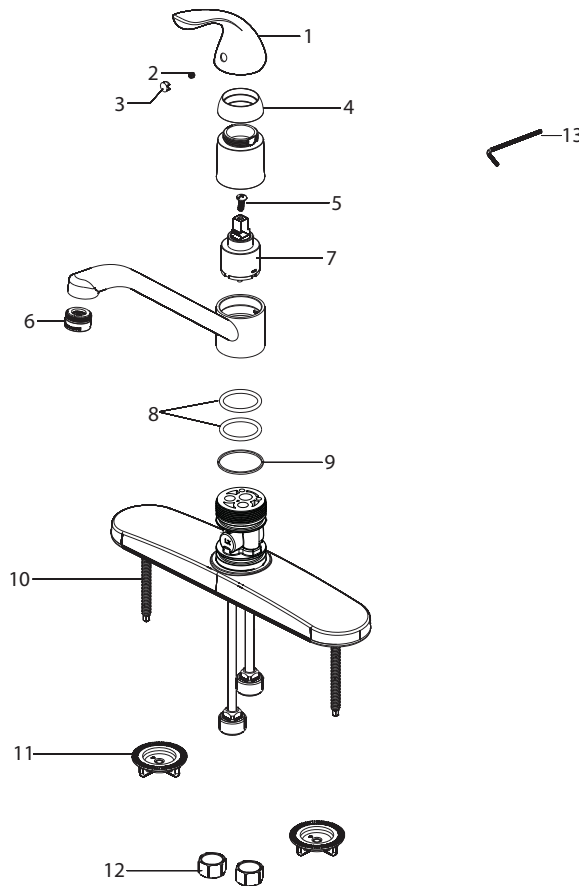

# Parts Breakdown SINGLE HANDLE KITCHEN FAUCET

**PFXC3101 PFXC4101**

**PFXC3101CP**

### \* Specify Finish

No.	Item	Part Number
1	Handle	RP13060*
2	Set Screw	RP50002
3	Index	RP10006
4	Cap	RP80004*
5	Screw	RP50015
6	Aerator	RP30094*
7	Cartridge	RP20005 PF3357061WTY
8	O-ring	RP60032
9	Washer	RP64070
10	Bolt	RP50071
11	Mounting Nut	RP56036
12	Coupling Nut	RP56002
13	2.5mm Hex Allen Wrench	RP70221