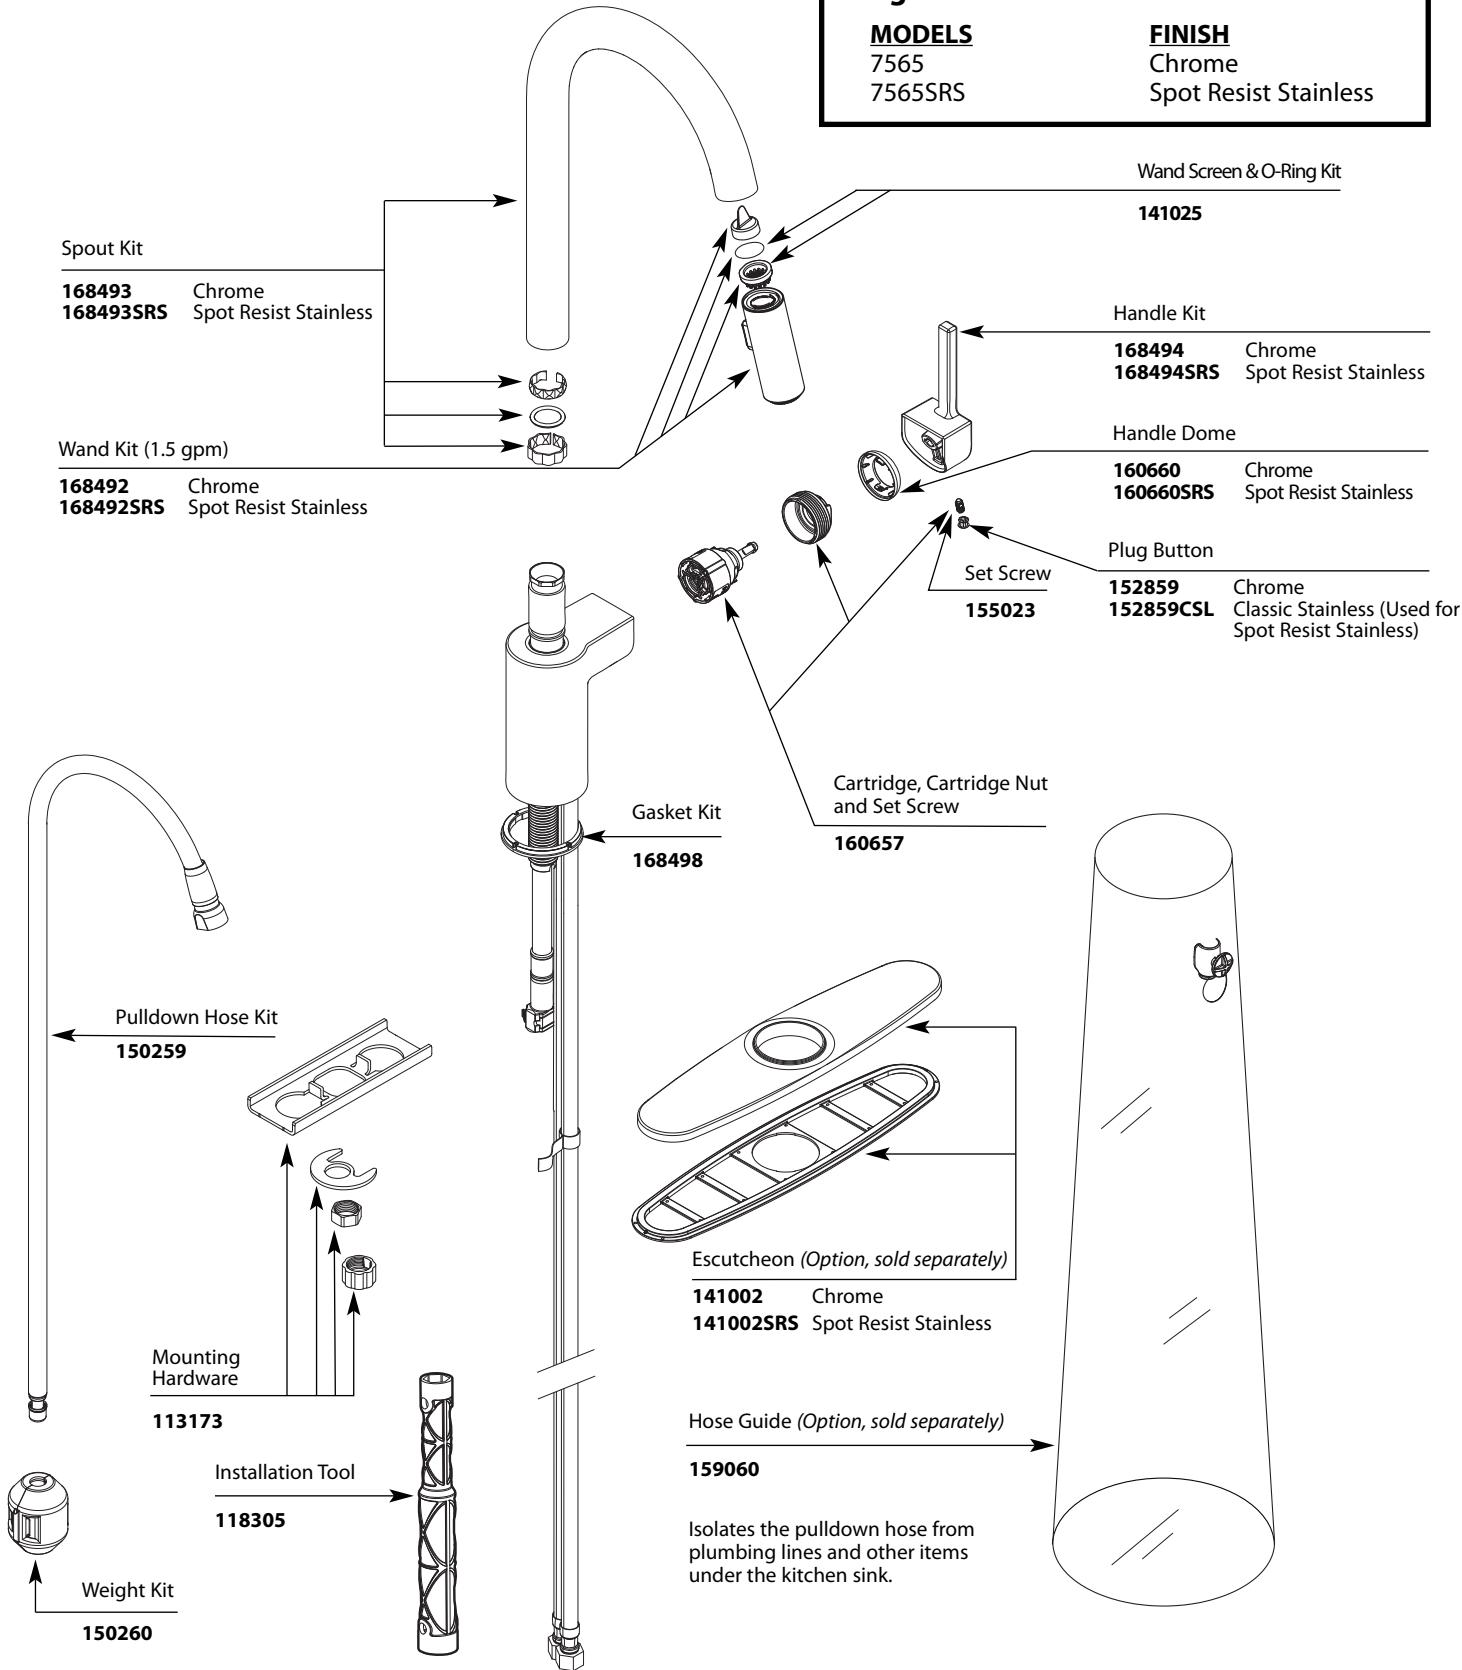

Buy it for looks. Buy it for life.®

■ Order by Part Number

Illustrated Parts

ALIGN™ Single-Handle Pulldown Kitchen Faucet	
MODELS 7565 7565SRS	FINISH Chrome Spot Resist Stainless

TO ORDER PARTS CALL: 1-800-465-6130
www.moen.com