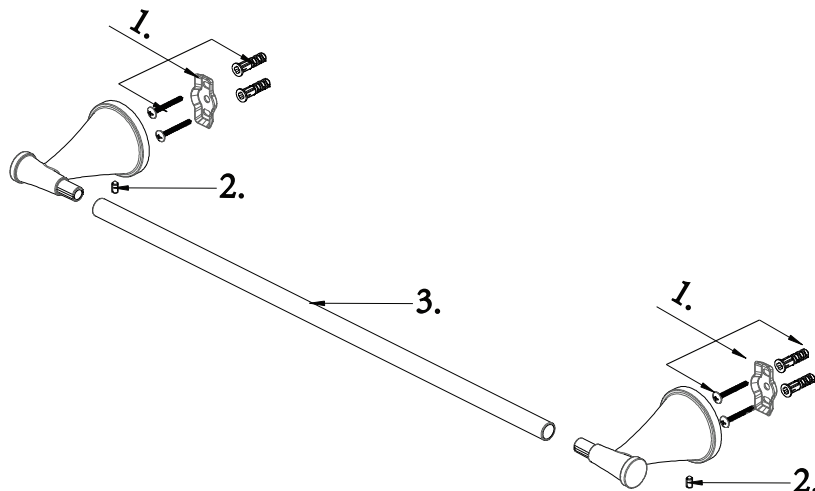

Parts Breakdown

18" TOWEL BAR BATH ACCESSORIES

PF2800

PF2800CP

Model Numbers

PF2800CP chrome

PF2800BN brushed nickel

PF2800ORB oil rubbed bronze

* Specify Finish

No.	Item	Part Number
1	Holding Hardware	4.11.287.0100
2	Set Screw	363-20-02
3	Towel Bar	20086-01-03

Warranty and Codes

This product comes complete with installation, operating, care and maintenance instructions. This PROFLO product carries a 1 year warranty. This product meets ANSI:A112.18.1M .