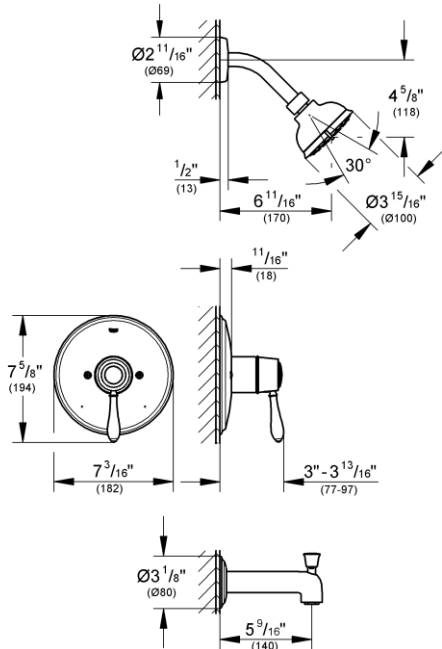

Pure Freude an Wasser

Fairborn Shower/Tub Combination

Product # 35047

Technical Drawing

Product Description: Shower/Tub Combination

Standard Specification:

- GROHE StarLight®
- GROHE SilkMove®
- GROHE Dream Spray®
- Shower Arm + Shower Head (26 117)
- Pressure Balance Valve Trim (19 949)
- Diverter Tub Spout (13 344)
- For use with GrohSafe Rough-In Valve (35 015)