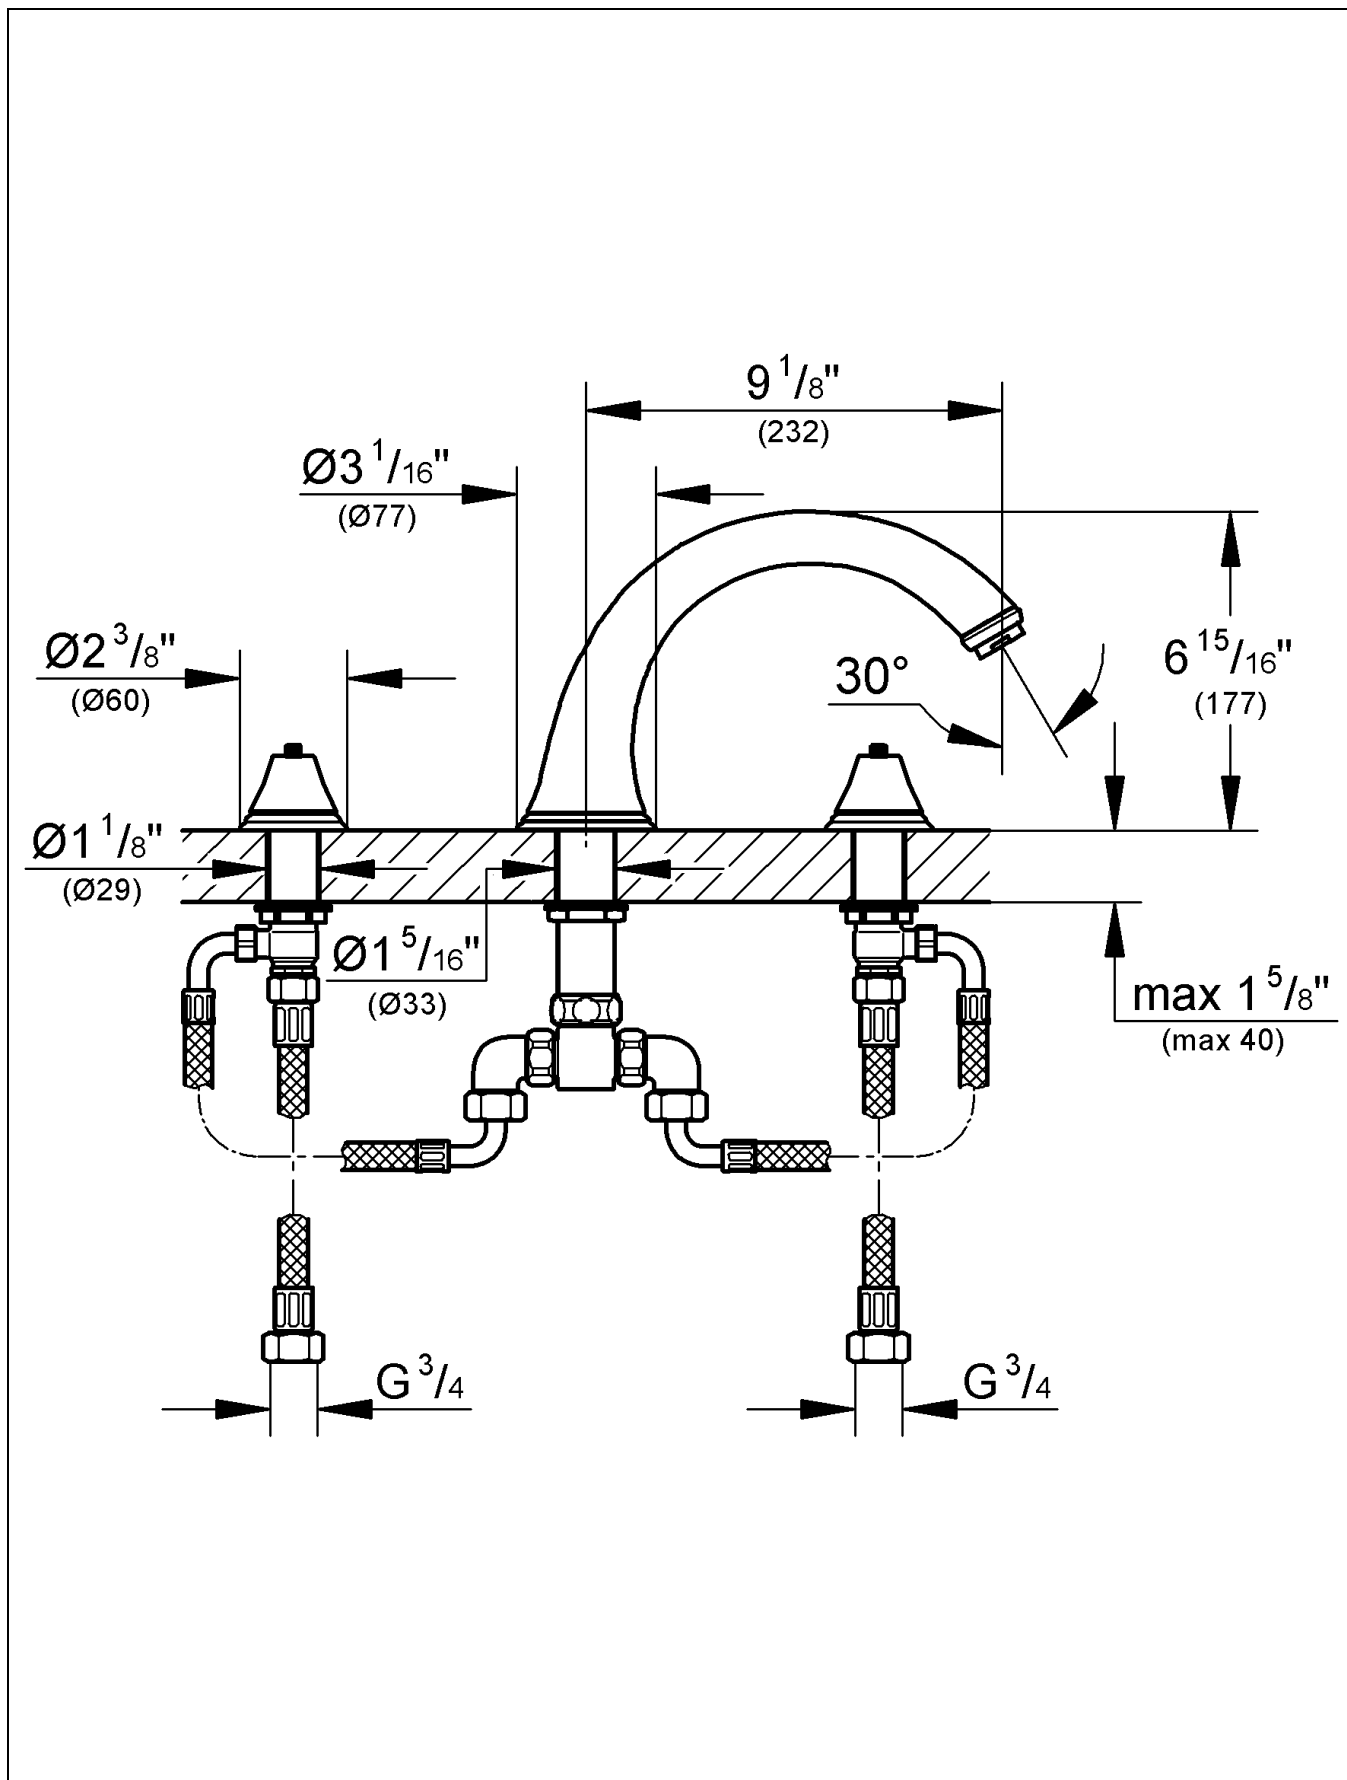

25 054

Geneva

Geneva

English4
Français6
Español8

Design & Quality Engineering GROHE Germany

94.082.231/ÄM 213838/08.09

GROHE

ENJOY WATER®