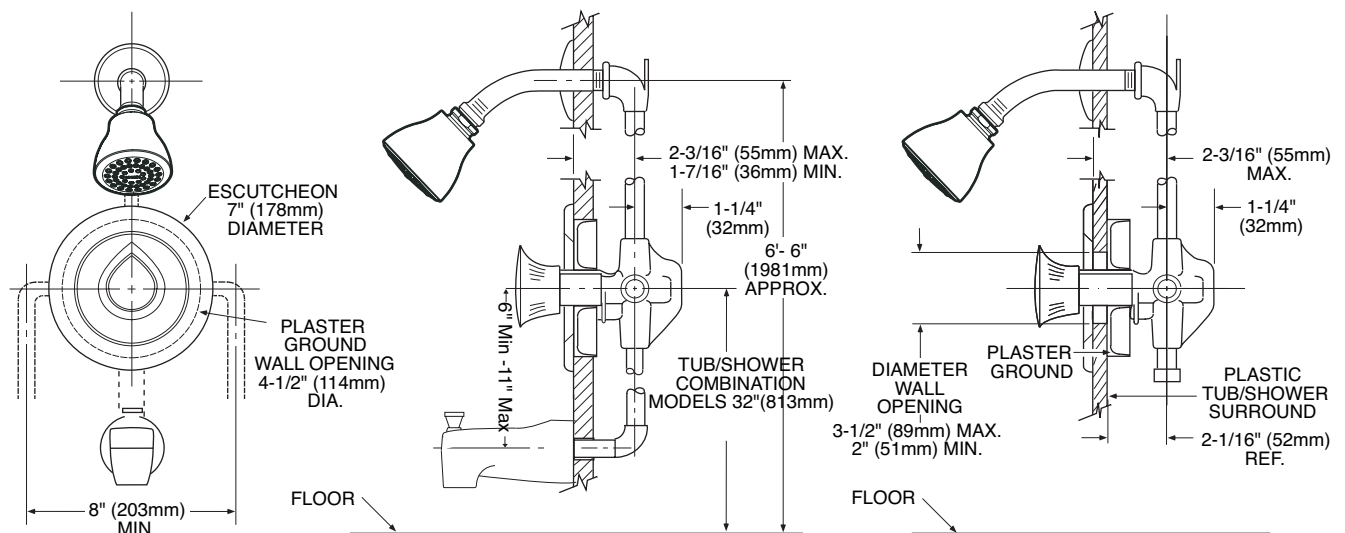

THICK WALL APPLICATION

THIN WALL APPLICATION

CRITICAL DIMENSIONS

(DO NOT SCALE)