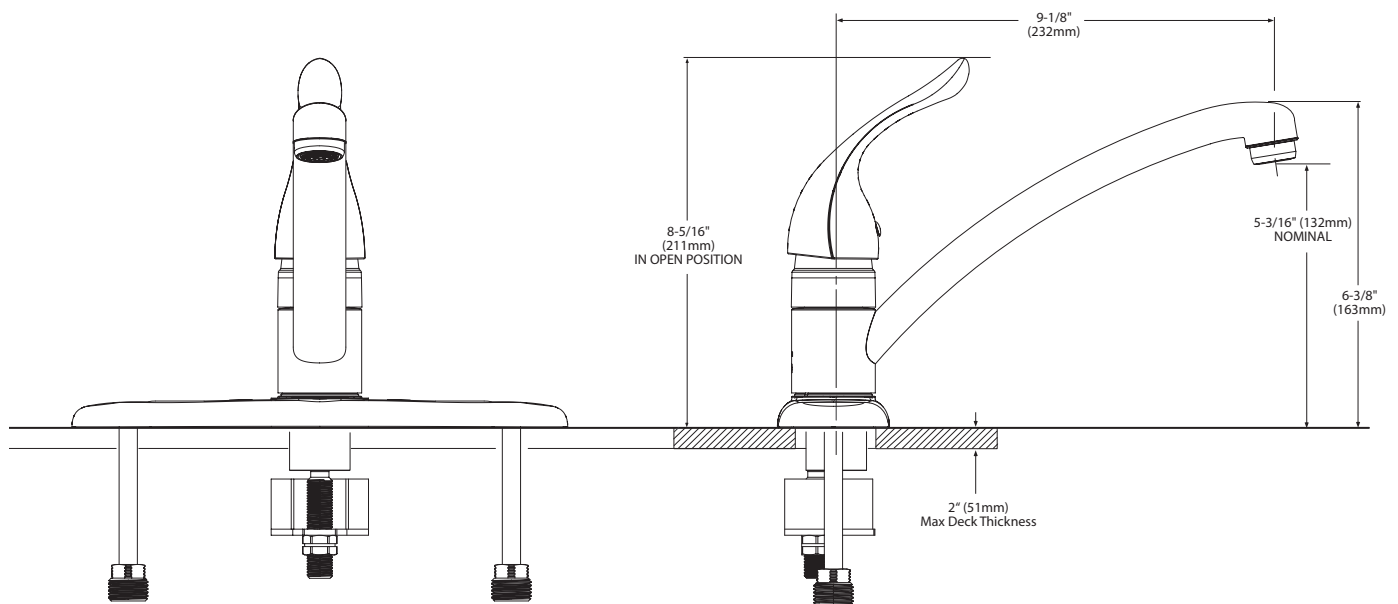

## Specifications

**CHATEAU®**  
**Single-Handle Kitchen Faucet**

**Models:** 7425, 7425V, 7425W, 7425BC

**Bulk Model:** 67425  
**(bulk packed 12 per carton)**

**NOTE:** DESIGNED TO INSTALL THROUGH  
3 HOLES 1-1/4" (32mm) MIN. DIA. AND 4" (102mm)  
ON CENTER.