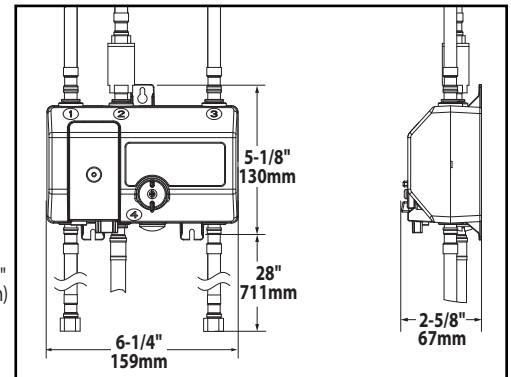

Specifications

Brantford™ with MotionSense™ Single Handle High Arc Pulldown Kitchen Faucet

Models: 7185E series

NOTE: THIS FAUCET IS DESIGNED TO BE INSTALLED
THRU 1 OR 3 HOLES, 1-1/2" (38mm) MIN. DIA.

CRITICAL DIMENSIONS

(DO NOT SCALE)

Close up view of Control Box

Battery Holder

TO ORDER PARTS CALL: 1-800-BUY-MOEN

www.moen.com