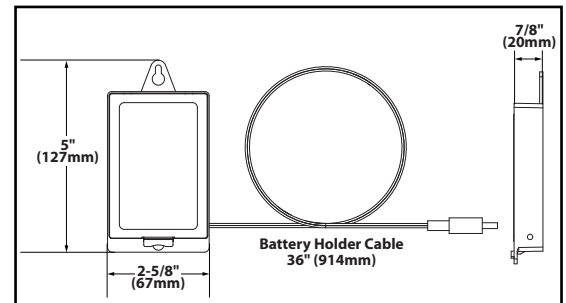

Specifications

Brantford™ with MotionSense™ Single Handle High Arc Pulldown Kitchen Faucet

Models: 7185E series

NOTE: THIS FAUCET IS DESIGNED TO BE INSTALLED
THRU 1 OR 3 HOLES, 1-1/2" (38mm) MIN. DIA.

CRITICAL DIMENSIONS

(DO NOT SCALE)

Close up view of Control Box

Battery Holder

TO ORDER PARTS CALL: 1-800-BUY-MOEN

www.moen.com