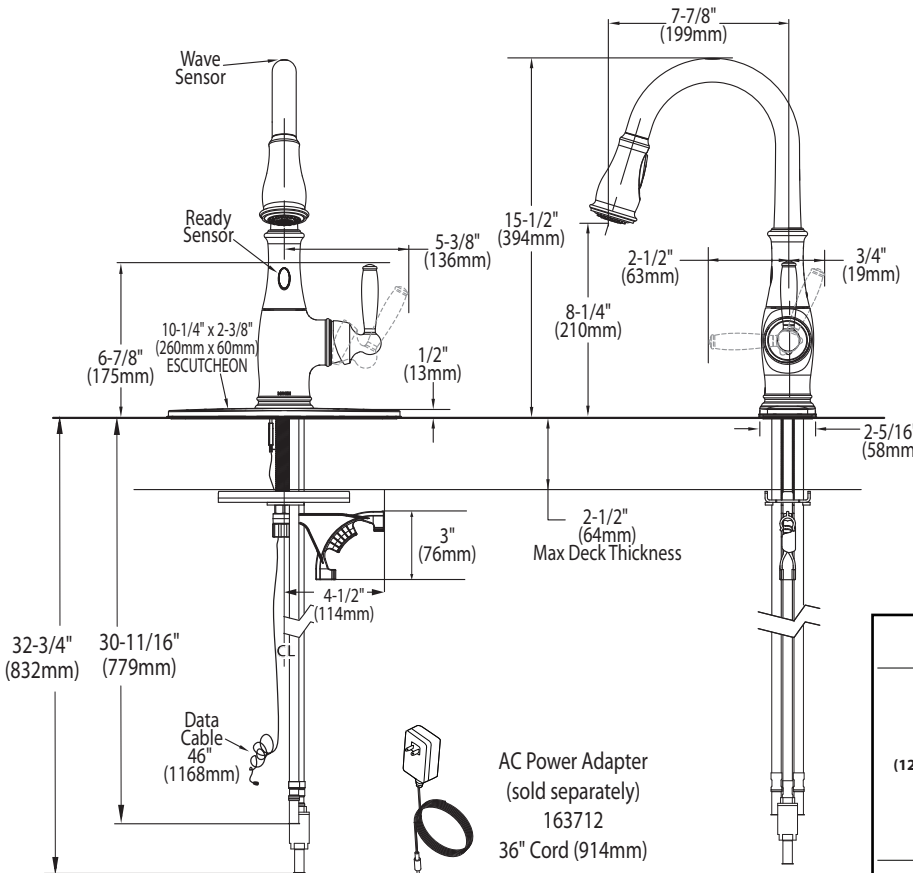

OPERATION

- Lever style handle
- Temperature controlled by 100° arc of handle travel
- Operates with less than 5 lbs. of force
- Operates in stream or spray mode in the pulldown or retracted position
- Spout rotates 100 degrees
- When filling a vessel outside the sink, the pause feature conveniently stops the flow of water as the wand passes over the counter top

FLOW

- Flow is limited to 1.5 gpm (5.7 L/min) at 60 psi

CARTRIDGE

- 1255™ Duralast™ cartridge for Single-Handle Faucets

STANDARDS

- Third party certified to ASME A112.18.1/CSA B125.1 and all applicable requirements referenced therein including NSF 61/9
- Meets CalGreen and Georgia SB370 requirements
- Complies with California Proposition 65 and with the Federal Safe Drinking Water Act
- The backflow protection system in the device consists of two independently operating check valves, a primary and a secondary which prevent backflow
- **ADA** for lever handle

Specifications

Brantford™ with MotionSense™ Single Handle High Arc Pulldown Kitchen Faucet

Models: 7185E series

NOTE: THIS FAUCET IS DESIGNED TO BE INSTALLED
THRU 1 OR 3 HOLES, 1-1/2" (38mm) MIN. DIA.

CRITICAL DIMENSIONS