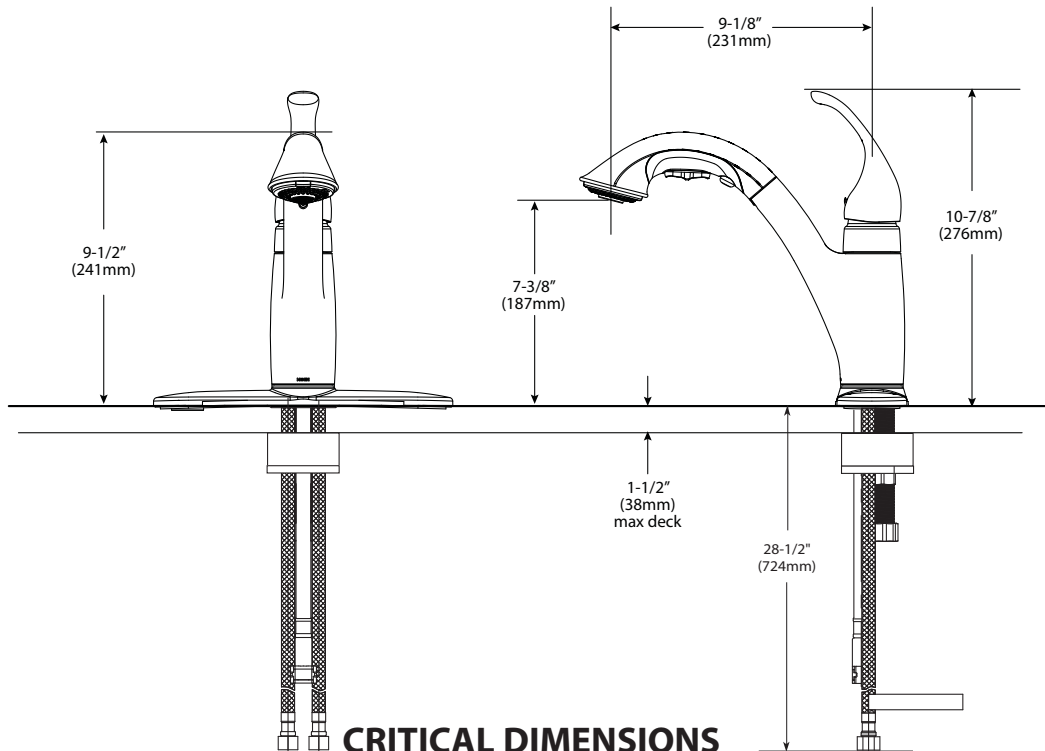

OPERATION

- Lever style handle
- Temperature controlled by 100° arc of handle travel
- Spout receptor rotation is 120°
- Operates with less than 5 lbs. of force
- Operates in stream or spray mode in the pullout or retracted position
- When filling a vessel outside of the sink, the pause feature conveniently stops the flow of water as the wand passes over the counter top

Models: 7545 series

NOTE: DESIGNED TO INSTALL
THRU 1 OR 3 HOLES 1-1/2" (38mm) DIA.

(DO NOT SCALE)

Buy it for looks. Buy it for life.®

Specifications

FAUCET DESCRIPTION

- Metal construction with various finishes identified by suffix
- Hydrolock® quick connect installation
- Pullout spray with 68" braided hose
- 1/2" IPS connections will accept standard ball nose connection for 3/8" tubing

OPERATION

- Lever style handle
- Temperature controlled by 180° arc of handle travel
- Spout receptor rotation is 120°
- Operates with less than 5 lbs. of force
- Operates in stream or spray mode in the pullout or retracted position
- When filling a vessel outside of the sink, the pause feature conveniently stops the flow of water as the wand passes over the counter top

Models: 7545 series

NOTE: DESIGNED TO INSTALL
THRU 1 OR 3 HOLES 1-1/4" (32mm) MIN. DIA.

CRITICAL DIMENSIONS

(DO NOT SCALE)