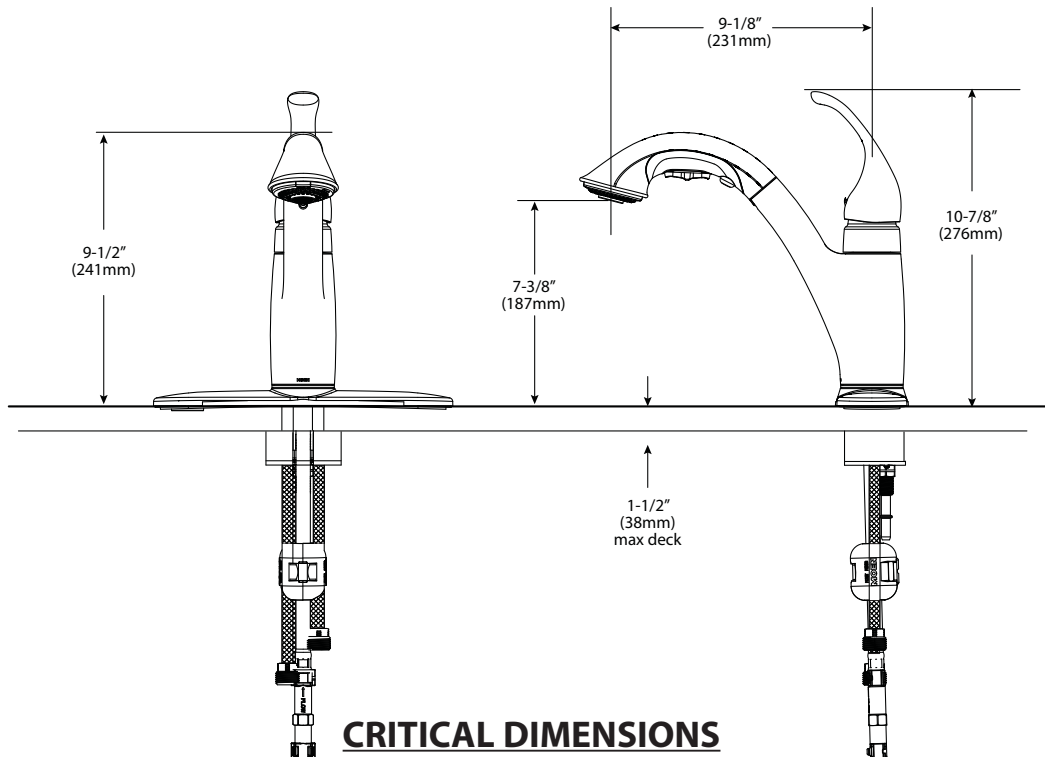

Models: 7545 series

NOTE: DESIGNED TO INSTALL
THRU 1 OR 3 HOLES 1-1/2" (38mm) DIA.

(DO NOT SCALE)

Buy it for looks. Buy it for life.®

Specifications

FAUCET DESCRIPTION

- Metal construction with various finishes identified by suffix
- Hydrolock® quick connect installation
- Pullout spray with 68" braided hose
- 1/2" IPS connections will accept standard ball nose connection for 3/8" tubing

OPERATION

- Lever style handle
- Temperature controlled by 180° arc of handle travel
- Spout receptor rotation is 120°
- Operates with less than 5 lbs. of force
- Operates in stream or spray mode in the pullout or retracted position
- When filling a vessel outside of the sink, the pause feature conveniently stops the flow of water as the wand passes over the counter top

Models: 7545 series

NOTE: DESIGNED TO INSTALL
THRU 1 OR 3 HOLES 1-1/4" (32mm) MIN. DIA.

CRITICAL DIMENSIONS

(DO NOT SCALE)