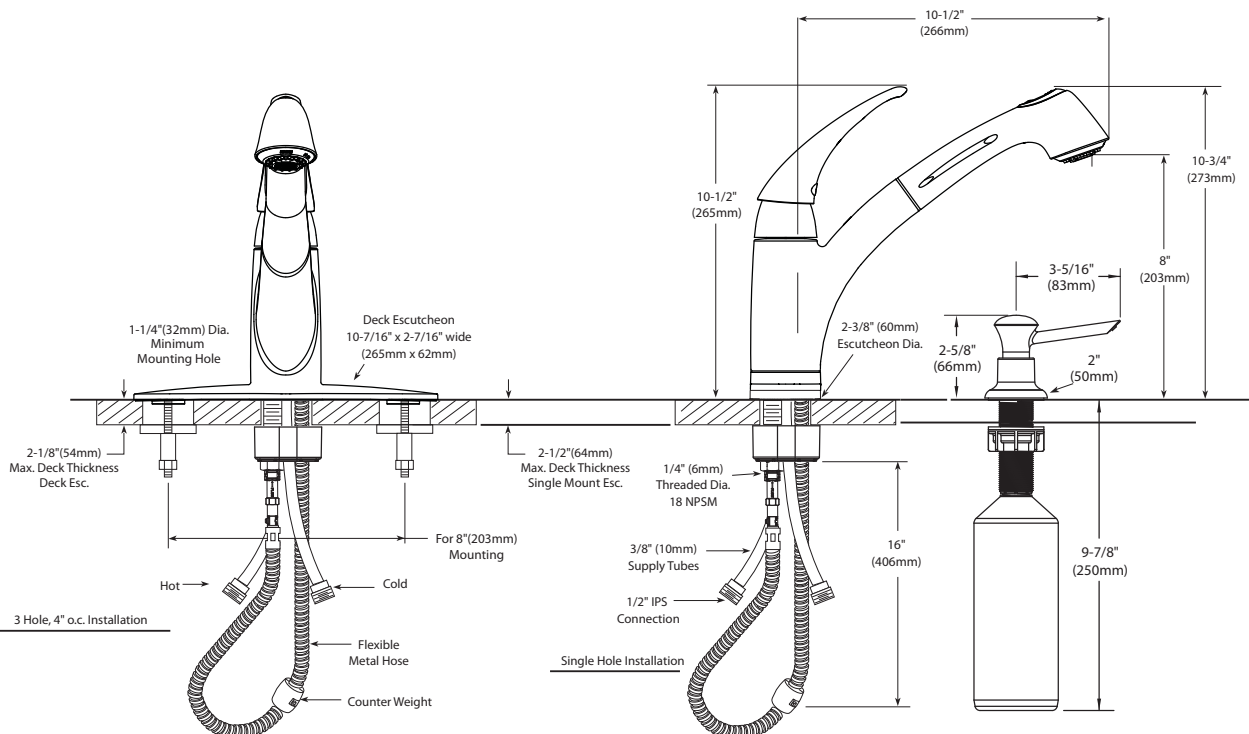

Specifications

FAUCET DESCRIPTION

- Metal construction with various finishes identified by suffix
- Hydrolock® quick connect installation
- Flush button with raised stream and spray indicators
- Pullout spray with 59" fiber hose
- 1/2" IPS connections will accept standard ball nose connection for 3/8" tubing
- Chrome liquid dispenser included with 87560CSD

OPERATION

- Lever style handle
- Temperature controlled by 180° arc of handle travel
- Spout receptor rotation is 120°
- Operates with less than 5 lbs. of force
- Operates in stream or spray mode in the pullout or retracted position

Models: 7560 series
87560 series

DISCONTINUED MODELS: 7560, 7560CS,
7560CBL, 87560C, 87560S, 87560SLBL, 87560CS,
87560CBL, 87560

NOTE: DESIGNED TO INSTALL
THRU 1 OR 3 HOLES 1-1/4" (32mm) DIA.

CRITICAL DIMENSIONS