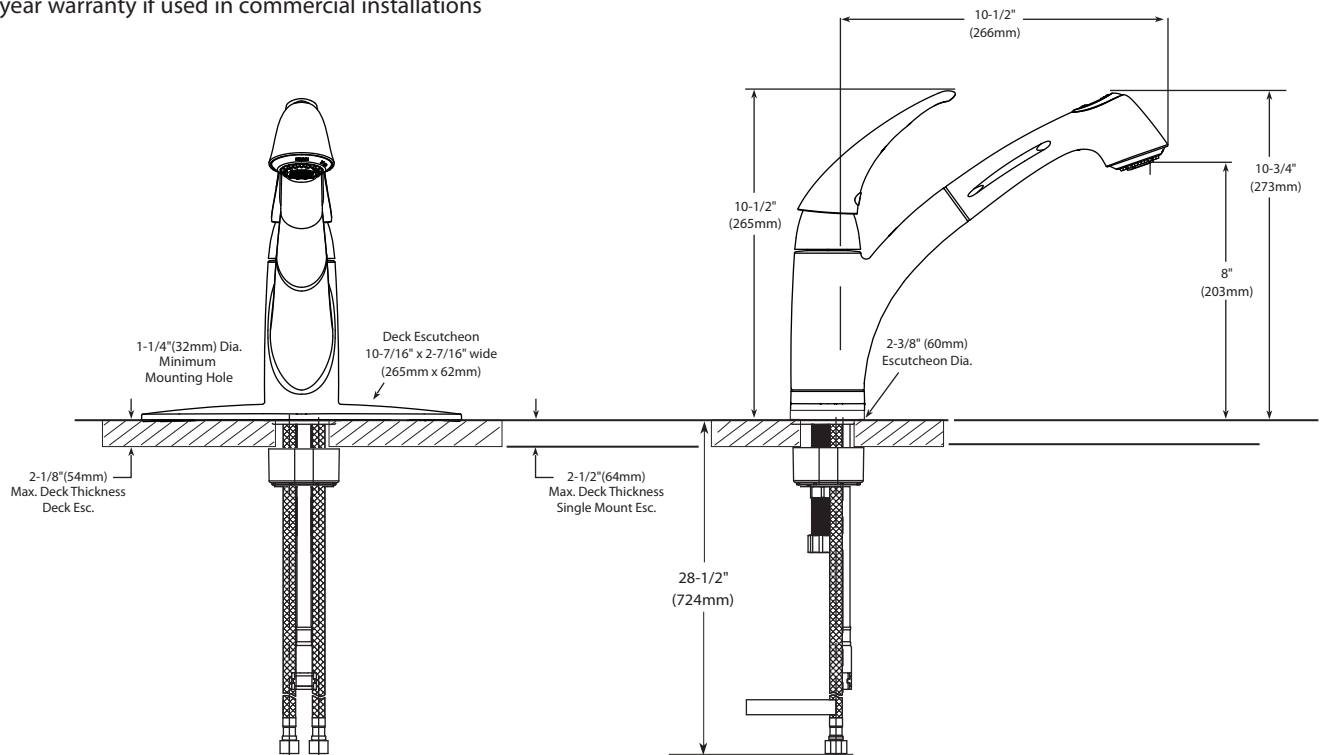

OPERATION

- Lever style handle
- Temperature controlled by 100° arc of handle travel
- Spout receptor rotation is 120°
- Operates with less than 5 lbs. of force
- Operates in stream or spray mode in the pullout or retracted position

Extensa®
Single Control Kitchen Faucet
w/Pullout Spray

Models: 7560 series

NOTE: DESIGNED TO INSTALL
THRU 1 OR 3 HOLES 1-1/2" (38mm) DIA.

CRITICAL DIMENSIONS

(DO NOT SCALE)

Buy it for looks. Buy it for life.®

Specifications

FAUCET DESCRIPTION

- Metal construction with various finishes identified by suffix
- Hydrolock® quick connect installation
- Flush button with raised stream and spray indicators
- Pullout spray with 59" fiber hose
- 1/2" IPS connections will accept standard ball nose connection for 3/8" tubing
- Chrome liquid dispenser included with 87560CSD

OPERATION

- Lever style handle
- Temperature controlled by 180° arc of handle travel
- Spout receptor rotation is 120°
- Operates with less than 5 lbs. of force
- Operates in stream or spray mode in the pullout or retracted position