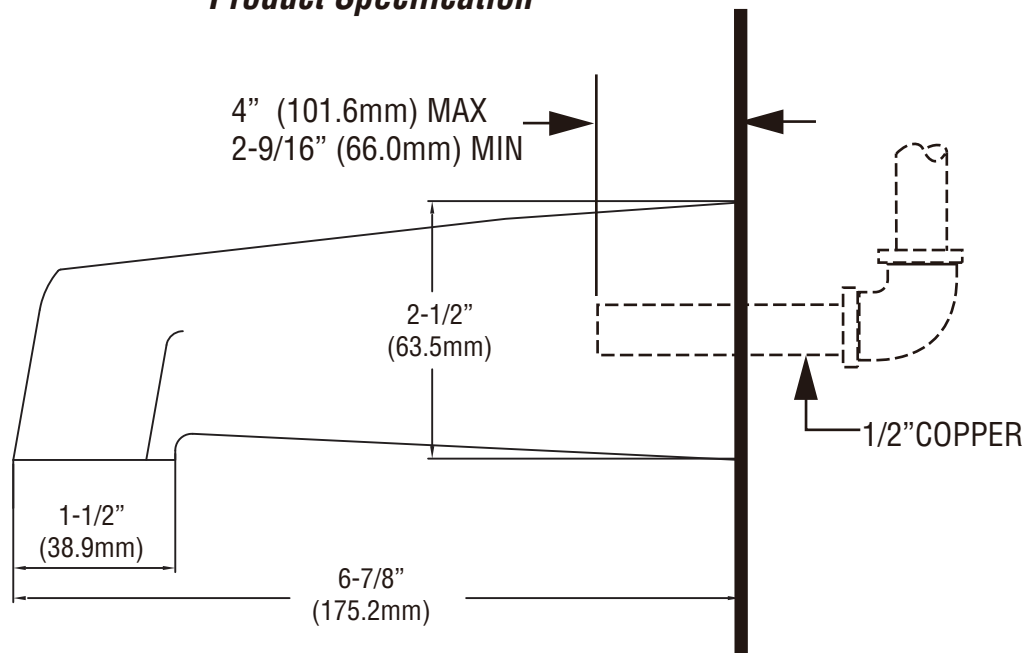

Product Specification

Warranty and Codes

This PROFLO product carries a limited lifetime warranty in residential applications. Warranty is 5 years in commercial applications. This product come complete with installation, operating, care and maintenance instructions. This product meets ANSI: A112.18.1M / CSA: B125.1-11.