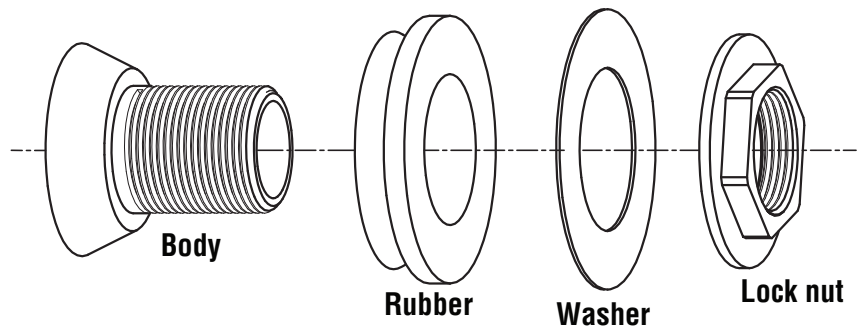

# PF100 series Closet Spud

## Product Specifications

- Cast Brass Body
- Complete with brass lock nut, rubber, metal washer

PF100 series

✓ For Submittal	Description	Dimensions						
		A		B		C		D
		inch	mm	inch	mm	inch	mm	THREAD
PF100	2" x 2" CLOSET SPUD	2.68	68	1.90	48.3	0.58	14.7	2" – 11 1/2 NPSM
PF101	2" x 1 1/2" CLOSET SPUD	2.68	68	1.73	43.9	0.63	16	1 1/2" – 11 1/2 NPSM
PF102	2" x 1 1/4" CLOSET URINAL SPUD	2.68	68	1.72	43.6	0.61	15.5	1 1/4" – 11 1/2 NPSM
PF103	1 1/2" x 1 1/2" CLOSET SPUD	2.22	56.3	1.61	40.8	0.65	16.5	1 1/2" – 11 1/2 NPSM
PF105	1" x 3/4" CLOSET URINAL SPUD	1.52	38.6	1.61	41	0.55	14	3/4" – 14 NPSM
PF106	1 1/4" x 3/4" CLOSET SPUD	1.99	50.5	1.59	40.3	0.65	16.5	3/4" – 14 NPSM
PF107	1 1/2" x 1 1/4" CLOSET URINAL SPUD	2.22	56.3	1.74	44.2	0.65	16.5	1 1/4" – 11 1/2 NPSM
PF108	1 1/4" x 1 1/4" CLOSET SPUD	1.99	50.5	1.65	41.8	0.65	16.5	1 1/4" – 11 1/2 NPSM
PF109	1 1/2" x 3/4" CLOSET URINAL	2.17	55.2	1.63	41.3	0.65	16.5	3/4" – 14 NPSM