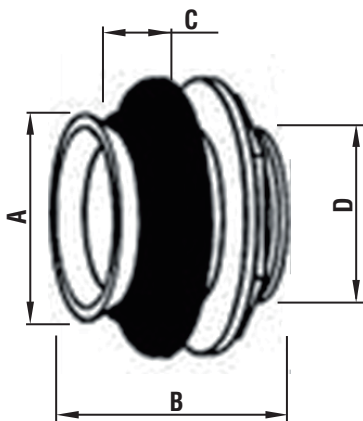

# PF100 series Closet Spud

## Product Specifications

- Cast Brass Body
- Complete with brass lock nut, rubber, metal washer

PF100 series

✓ For Submittal	Description	Dimensions						
		A		B		C		D
		inch	mm	inch	mm	inch	mm	THREAD
PF100	2" x 2" CLOSET SPUD	2.68	68	1.90	48.3	0.58	14.7	2" – 11 1/2 NPSM
PF101	2" x 1 1/2" CLOSET SPUD	2.68	68	1.73	43.9	0.63	16	1 1/2" – 11 1/2 NPSM
PF102	2" x 1 1/4" CLOSET URINAL SPUD	2.68	68	1.72	43.6	0.61	15.5	1 1/4" – 11 1/2 NPSM
PF103	1 1/2" x 1 1/2" CLOSET SPUD	2.22	56.3	1.61	40.8	0.65	16.5	1 1/2" – 11 1/2 NPSM
PF105	1" x 3/4" CLOSET URINAL SPUD	1.52	38.6	1.61	41	0.55	14	3/4" – 14 NPSM
PF106	1 1/4" x 3/4" CLOSET SPUD	1.99	50.5	1.59	40.3	0.65	16.5	3/4" – 14 NPSM
PF107	1 1/2" x 1 1/4" CLOSET URINAL SPUD	2.22	56.3	1.74	44.2	0.65	16.5	1 1/4" – 11 1/2 NPSM
PF108	1 1/4" x 1 1/4" CLOSET SPUD	1.99	50.5	1.65	41.8	0.65	16.5	1 1/4" – 11 1/2 NPSM
PF109	1 1/2" x 3/4" CLOSET URINAL	2.17	55.2	1.63	41.3	0.65	16.5	3/4" – 14 NPSM