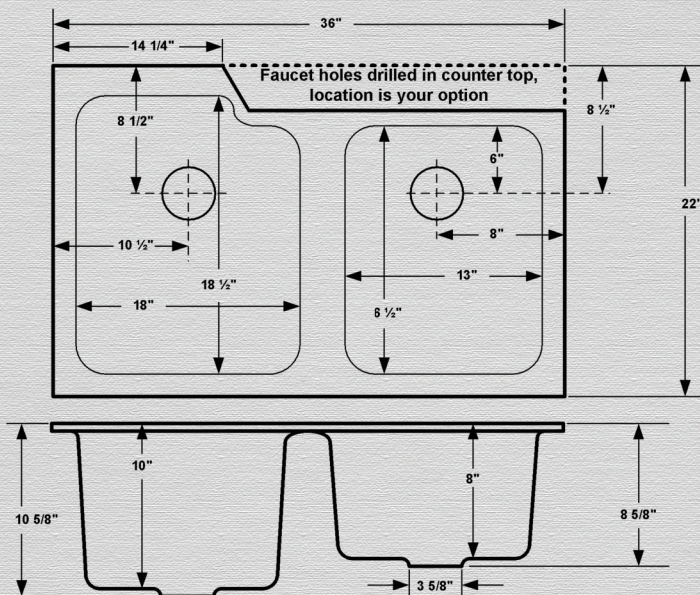

737 UM (White shown)

Huntington

36" x 22" x 10" Left Bowl / 8" Right Bowl
 Offset Undermount Kitchen Sink
 Undermount Accessory Kit Included

737-STC Sink Tray

737-WCB