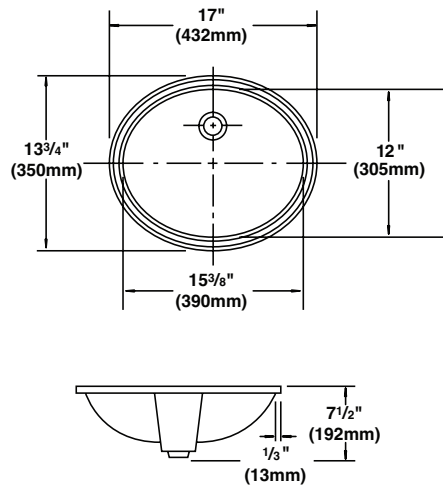

PF1512U

Undercounter Lavatory Vitreous China

Product Features

- Vitreous china
- 15" x 12" (reveal)
- Oval undercounter lavatory
- Concealed front overflow
- Can be mounted for ADA installation
- Mounting clips included
- Available in white and biscuit
- Bowl depth 5-3/4"

Available Colors

- White (WH)
- Biscuit (BS)

Model Numbers

PF1512UWH 15" x 12" vc undercounter lavatory - white

PF1512UBS 15" x 12" vc undercounter lavatory - biscuit

PF1512U

Product Specifications

Warranty and Codes