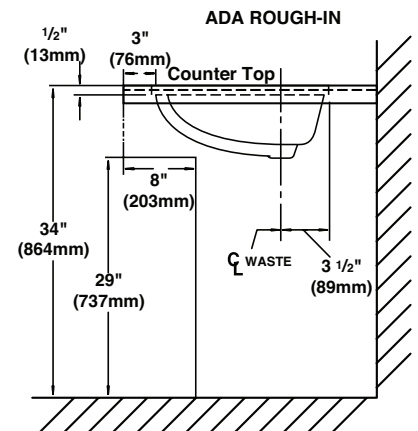

PF1512U

Undercounter Lavatory Vitreous China

Product Features

- Vitreous china
- 15" x 12" (reveal)
- Oval undercounter lavatory
- Concealed front overflow
- Can be mounted for ADA installation
- Mounting clips included
- Available in white and biscuit
- Bowl depth 5-3/4"

Available Colors

- White (WH)
- Biscuit (BS)

Model Numbers

PF1512UWH 15" x 12" vc undercounter lavatory - white

PF1512UBS 15" x 12" vc undercounter lavatory - biscuit

PF1512U

Product Specifications

Warranty and Codes