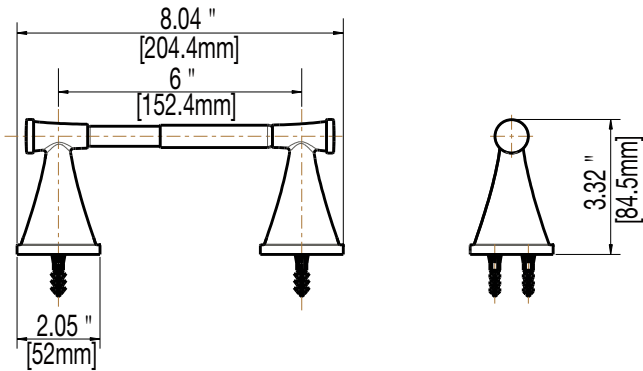

### Product Specifications

Tissue Holder

Towel Ring

Robe Hook