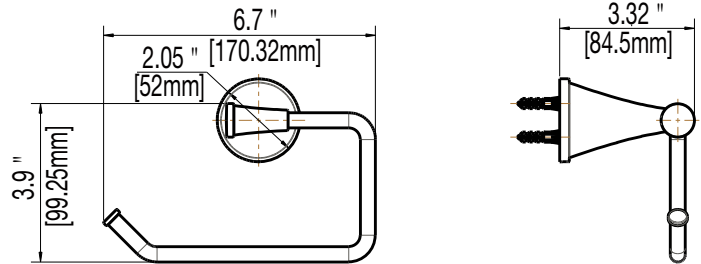

### Product Specifications

Tissue Holder

Towel Ring

Robe Hook