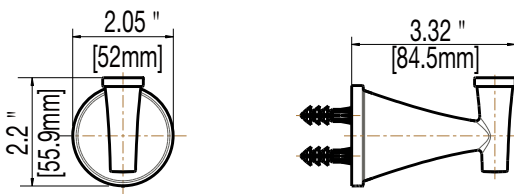

### Product Specifications

Tissue Holder

Towel Ring

Robe Hook