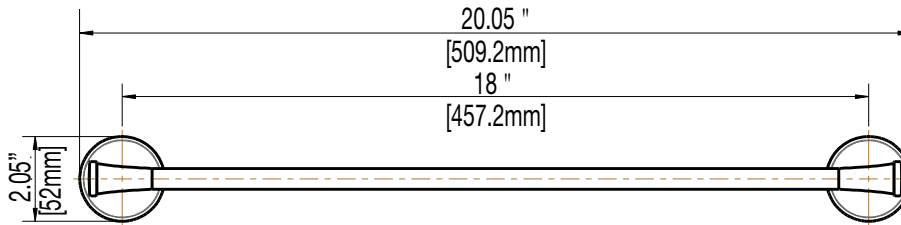

PF28 Series

28 SERIES BATH ACCESSORIES

Product Features

- Zinc alloy die-cast posts
- Metal bars and rings
- Mounting hardware included
- Available accessories below:
- 18" regular towel bar - PF2800
- 24" regular towel bar - PF2890
- Meets ANSI:A112.18.1M
- cUPC/IAPMO Listed

Model Numbers

- PF2800CP,PF2890CP polished chrome
- PF2800BN,PF2890BN brushed nickel
- PF2800ORB,PF2890ORB oil rubbed bronze

PF2800CP PF2890CP

Product Specifications

18" Towel Bar

24" Towel Bar

Warranty and Codes