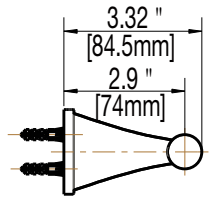

PF28 Series

28 SERIES BATH ACCESSORIES

Product Features

- Zinc alloy die-cast posts
- Metal bars and rings
- Mounting hardware included
- Available accessories below:
- 18" regular towel bar - PF2800
- 24" regular towel bar - PF2890
- Meets ANSI:A112.18.1M
- cUPC/IAPMO Listed

Model Numbers

- PF2800CP,PF2890CP polished chrome
- PF2800BN,PF2890BN brushed nickel
- PF2800ORB,PF2890ORB oil rubbed bronze

PF2800CP PF2890CP

Product Specifications

18" Towel Bar

24" Towel Bar

Warranty and Codes