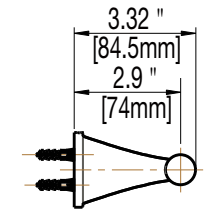

PF28 Series

28 SERIES BATH ACCESSORIES

Product Features

- Zinc alloy die-cast posts
- Metal bars and rings
- Mounting hardware included
- Available accessories below:
- 18" regular towel bar - PF2800
- 24" regular towel bar - PF2890
- Meets ANSI:A112.18.1M
- cUPC/IAPMO Listed

Model Numbers

- PF2800CP,PF2890CP polished chrome
- PF2800BN,PF2890BN brushed nickel
- PF2800ORB,PF2890ORB oil rubbed bronze

PF2800CP PF2890CP

Product Specifications

18" Towel Bar

24" Towel Bar

Warranty and Codes