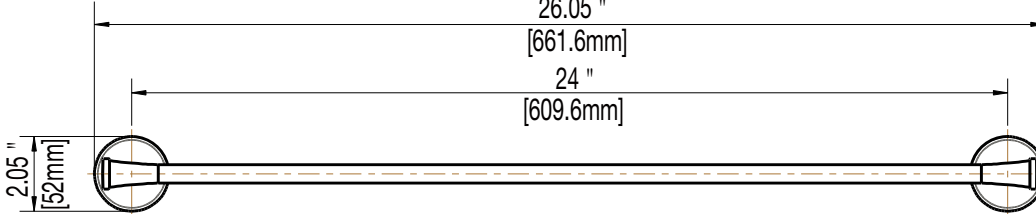

PF28 Series

28 SERIES BATH ACCESSORIES

Product Features

- Zinc alloy die-cast posts
- Metal bars and rings
- Mounting hardware included
- Available accessories below:
- 18" regular towel bar - PF2800
- 24" regular towel bar - PF2890
- Meets ANSI:A112.18.1M
- cUPC/IAPMO Listed

Model Numbers

- PF2800CP,PF2890CP polished chrome
- PF2800BN,PF2890BN brushed nickel
- PF2800ORB,PF2890ORB oil rubbed bronze

PF2800CP PF2890CP

Product Specifications

18" Towel Bar

24" Towel Bar

Warranty and Codes