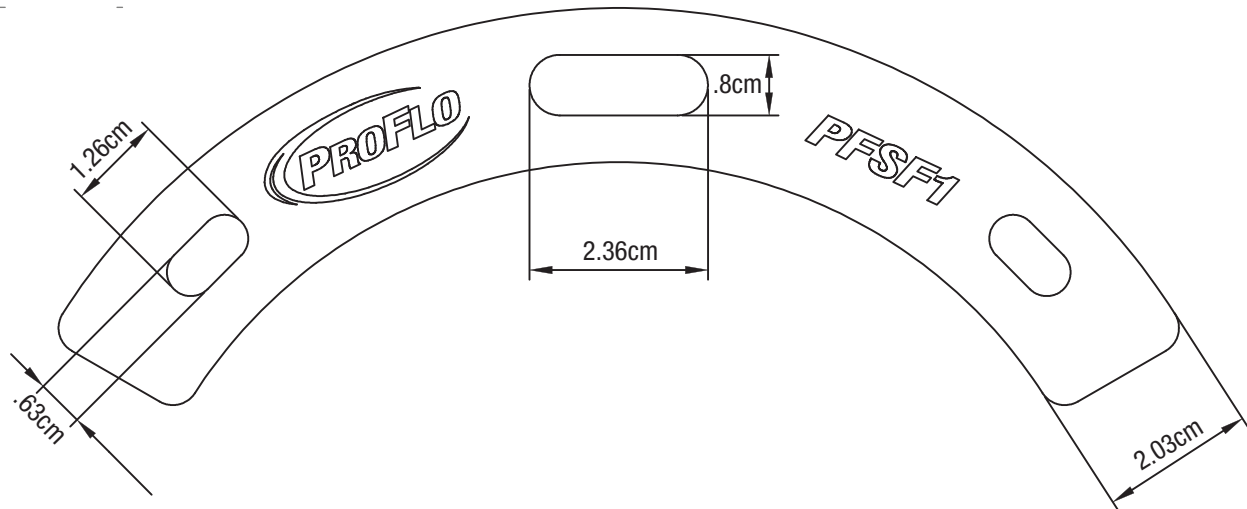

Spanner Flange

Product Features

- Great way to repair broken toilet flange without the costly replacement
- Stops leaking, wobbly toilets
- Installs fast and easy - place flange under broken area and tighten the nut
- Suitable for all cast iron, copper, brass & plastic toilet flanges

Model Number

PFSF1 SPANNER FLANGE

PFSF1

Warranty and Codes

This PROFLO product carries a 1-year limited warranty.