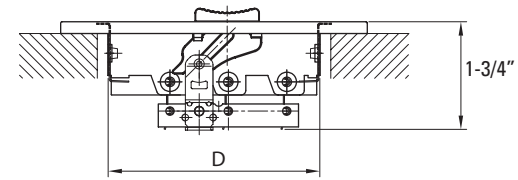

STAMPED STEEL 1/3" FIN SIDEWALL/CEILING REGISTER 2-WAY

Product Attributes

- All steel welded construction
- For both sidewall and ceiling applications
- Ideal for shallow duct installation
- Two-way air pattern
- 1/3" spaced fins at 20 degrees
- Integral multi-shutter damper
- Screws included
- Available in white

Specifications

Item No.	Size	Color	A	B	C	D
PS2W3WUP	6x4	White	7.25"	5.25"	5.8"	3.63"
PS2W3WUU	6x6	White	7.25"	7.25"	5.9"	5.63"
PS2W3WXP	8x4	White	9.25"	5.25"	7.8"	5.63"
PS2W3WXU	8x6	White	9.25"	7.25"	7.8"	7.63"
PS2W3WXX	8x8	White	9.25"	9.25"	7.9"	7.63"
PS2W3W10P	10x4	White	11.25"	5.25"	9.9"	3.7"
PS2W3W10U	10x6	White	11.25"	7.25"	9.9"	5.63"
PS2W3W10X	10x8	White	11.25"	9.25"	9.8"	7.63"
PS2W3W12P	12x4	White	13.25"	5.25"	11.9"	3.7"
PS2W3W12U	12x6	White	13.25"	7.25"	11.9"	5.63"
PS2W3W12X	12x8	White	13.25"	9.25"	11.8"	7.63"
PS2W3W1210	12x10	White	13.25"	11.25"	11.8"	9.63"
PS2W3W1212	12x12	White	13.25"	13.25"	11.8"	11.63"
PS2W3W14P	14x4	White	15.25"	5.25"	13.9"	3.7"
PS2W3W14U	14x6	White	15.25"	7.25"	13.9"	5.63"
PS2W3W14X	14x8	White	15.25"	9.25"	13.9"	7.63"
PS2W3W16U	16x6	White	17.25"	7.25"	15.8"	5.63"

*horizontal dimension is first

Warranty

1-year limited warranty.

PS2W3W

open

close

SIZE AVAILABILITY

		LENGTH					
		6	8	10	12	14	16
HEIGHT	4	X	X	X	X	X	
	6	X	X	X	X	X	X
	8		X	X	X	X	
	10				X		
12				X			