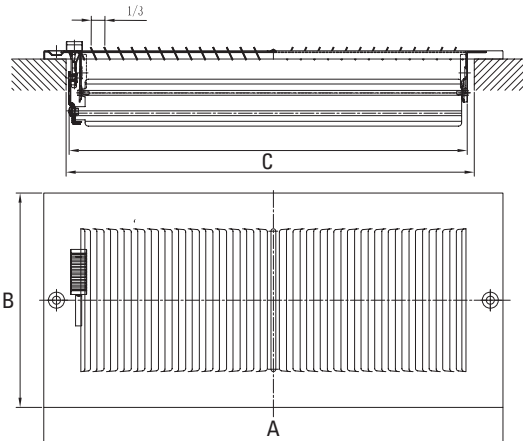

STAMPED STEEL 1/3" FIN SIDEWALL/CEILING REGISTER 2-WAY

Product Attributes

- All steel welded construction
- For both sidewall and ceiling applications
- Ideal for shallow duct installation
- Two-way air pattern
- 1/3" spaced fins at 20 degrees
- Integral multi-shutter damper
- Screws included
- Available in white

Specifications

Item No.	Size	Color	A	B	C	D
PS2W3WUP	6x4	White	7.25"	5.25"	5.8"	3.63"
PS2W3WUU	6x6	White	7.25"	7.25"	5.9"	5.63"
PS2W3WXP	8x4	White	9.25"	5.25"	7.8"	5.63"
PS2W3WXU	8x6	White	9.25"	7.25"	7.8"	7.63"
PS2W3WXX	8x8	White	9.25"	9.25"	7.9"	7.63"
PS2W3W10P	10x4	White	11.25"	5.25"	9.9"	3.7"
PS2W3W10U	10x6	White	11.25"	7.25"	9.9"	5.63"
PS2W3W10X	10x8	White	11.25"	9.25"	9.8"	7.63"
PS2W3W12P	12x4	White	13.25"	5.25"	11.9"	3.7"
PS2W3W12U	12x6	White	13.25"	7.25"	11.9"	5.63"
PS2W3W12X	12x8	White	13.25"	9.25"	11.8"	7.63"
PS2W3W1210	12x10	White	13.25"	11.25"	11.8"	9.63"
PS2W3W1212	12x12	White	13.25"	13.25"	11.8"	11.63"
PS2W3W14P	14x4	White	15.25"	5.25"	13.9"	3.7"
PS2W3W14U	14x6	White	15.25"	7.25"	13.9"	5.63"
PS2W3W14X	14x8	White	15.25"	9.25"	13.9"	7.63"
PS2W3W16U	16x6	White	17.25"	7.25"	15.8"	5.63"

*horizontal dimension is first

Warranty

1-year limited warranty.

PS2W3W

open

close

SIZE AVAILABILITY

		LENGTH					
		6	8	10	12	14	16
HEIGHT	4	X	X	X	X	X	
	6	X	X	X	X	X	X
	8		X	X	X	X	
	10				X		
12				X			