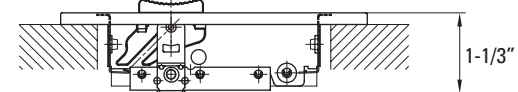

STAMPED STEEL 1/3" FIN SIDEWALL/CEILING REGISTER 2-WAY

Product Attributes

- All steel welded construction
- For both sidewall and ceiling applications
- Ideal for shallow duct installation
- Two-way air pattern
- 1/3" spaced fins at 20 degrees
- Integral multi-shutter damper
- Screws included
- Available in white

Specifications

Item No.	Size	Color	A	B	C	D
PS2W3WUP	6x4	White	7.25"	5.25"	5.8"	3.63"
PS2W3WUU	6x6	White	7.25"	7.25"	5.9"	5.63"
PS2W3WXP	8x4	White	9.25"	5.25"	7.8"	5.63"
PS2W3WXU	8x6	White	9.25"	7.25"	7.8"	7.63"
PS2W3WXX	8x8	White	9.25"	9.25"	7.9"	7.63"
PS2W3W10P	10x4	White	11.25"	5.25"	9.9"	3.7"
PS2W3W10U	10x6	White	11.25"	7.25"	9.9"	5.63"
PS2W3W10X	10x8	White	11.25"	9.25"	9.8"	7.63"
PS2W3W12P	12x4	White	13.25"	5.25"	11.9"	3.7"
PS2W3W12U	12x6	White	13.25"	7.25"	11.9"	5.63"
PS2W3W12X	12x8	White	13.25"	9.25"	11.8"	7.63"
PS2W3W1210	12x10	White	13.25"	11.25"	11.8"	9.63"
PS2W3W1212	12x12	White	13.25"	13.25"	11.8"	11.63"
PS2W3W14P	14x4	White	15.25"	5.25"	13.9"	3.7"
PS2W3W14U	14x6	White	15.25"	7.25"	13.9"	5.63"
PS2W3W14X	14x8	White	15.25"	9.25"	13.9"	7.63"
PS2W3W16U	16x6	White	17.25"	7.25"	15.8"	5.63"

*horizontal dimension is first

Warranty

1-year limited warranty.

PS2W3W

open

close

SIZE AVAILABILITY

		LENGTH					
		6	8	10	12	14	16
HEIGHT	4	X	X	X	X	X	
	6	X	X	X	X	X	X
	8		X	X	X	X	
	10				X		
12				X			