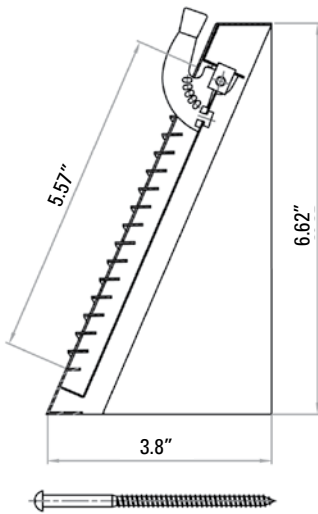

- All-steel construction
- 1/3" spaced fins set at 20 degrees
- Positive volume-control damper
- Available in white

PSBBRD

Specifications

Item No.	Size	Color	L	A
PSBBRD10U	10x6	White	11.75"	9.5"
PSBBRD14U	14x6	White	15.75"	13.5"

*horizontal dimension is first

Warranty

1-year limited warranty.