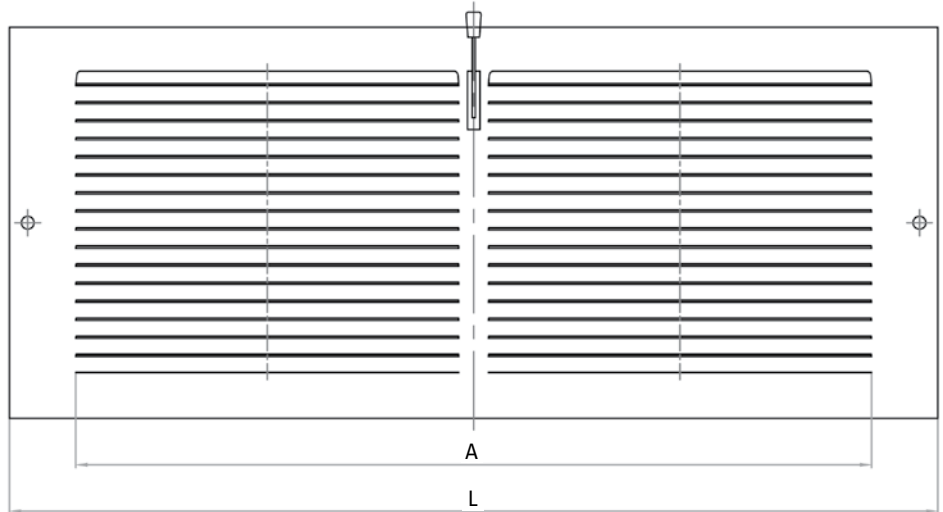

- All-steel construction
- 1/3" spaced fins set at 20 degrees
- Positive volume-control damper
- Available in white

PSBBRD

Specifications

Item No.	Size	Color	L	A
PSBBRD10U	10x6	White	11.75"	9.5"
PSBBRD14U	14x6	White	15.75"	13.5"

*horizontal dimension is first

Warranty

1-year limited warranty.