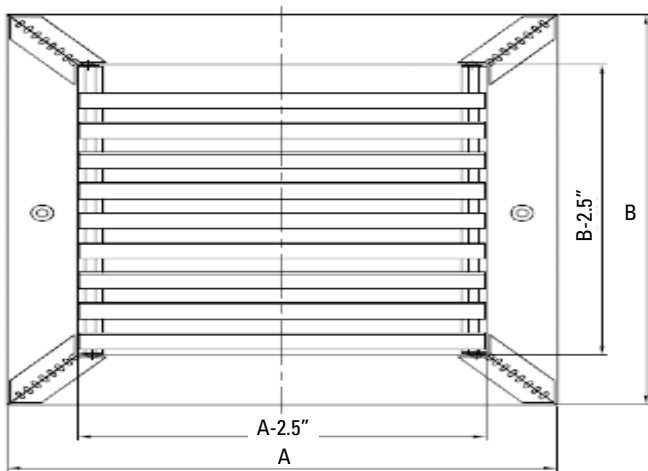

HORIZONTAL BLADE RETURN GRILLE

Product Attributes

- All steel construction
- Horizontal space bars set at 35°
- Available in white

PSHFSW

SIZE AVAILABILITY

		LENGTH											
		6	8	10	12	14	16	18	20	24	25	30	36
HEIGHT	6	X		X	X	X			X			X	
	8		X		X	X	X		X	X		X	
	10			X		X			X	X		X	
	12				X				X	X		X	X
	14					X			X	X		X	X
	16						X		X	X		X	
	18							X					
	20								X	X	X	X	
24									X				