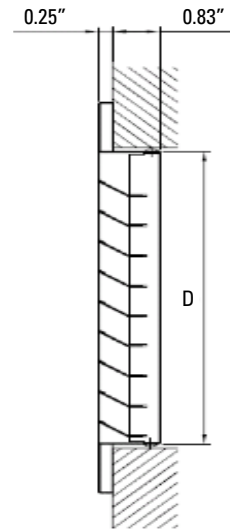

HORIZONTAL BLADE RETURN GRILLE

Product Attributes

- All steel construction
- Horizontal space bars set at 35°
- Available in white

PSHFSW

SIZE AVAILABILITY

		LENGTH											
		6	8	10	12	14	16	18	20	24	25	30	36
HEIGHT	6	X		X	X	X			X			X	
	8		X		X	X	X		X	X		X	
	10			X		X			X	X		X	
	12				X				X	X		X	X
	14					X			X	X		X	X
	16						X		X	X		X	
	18							X					
	20								X	X	X	X	
24									X				