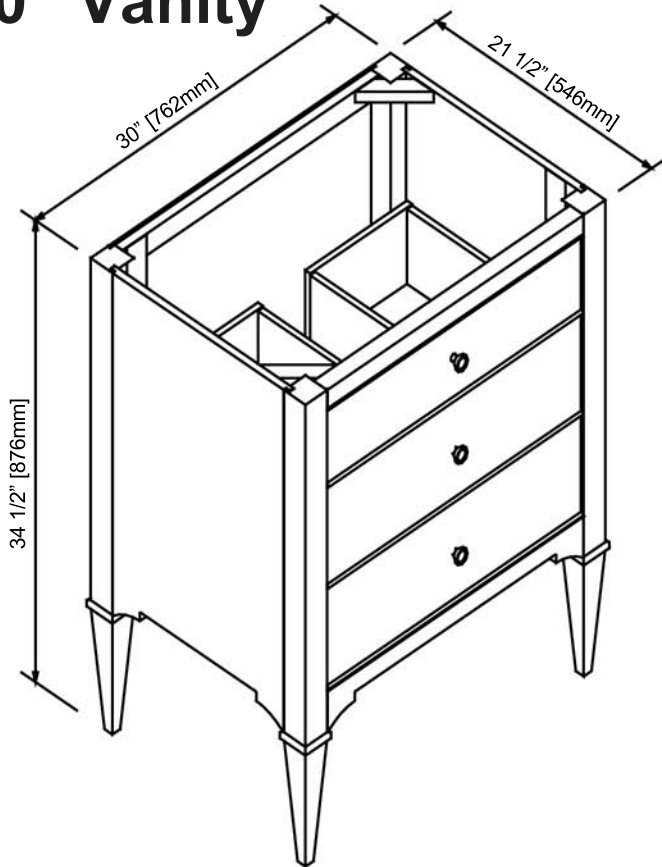

Charlottesville w/Nickel

1510-V30 30" Vanity

SPECIFICATION SHEET

Features

Materials: Hackberry Solids with White Oak Veneers

Drawer: 2

Drawer Box: 1/2 solid pine, four-sided English Dovetail

Glides: Undermount, Soft closing

Hardware: Nickel

Back panel: Fully covered

Side panels: 5/8" MDF with White Oak Veneers

Colors / Finish

1510-Light Gray