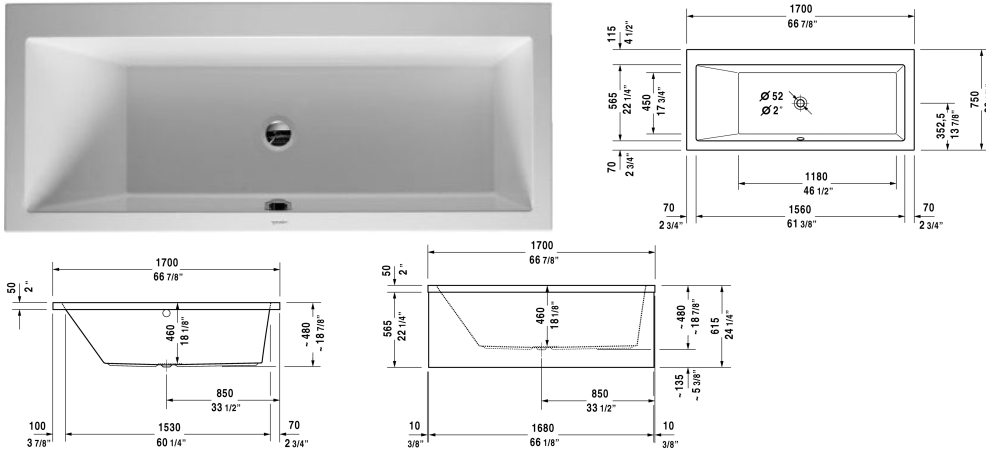

Vero Bathtub # 700133000000090

< 66 7/8" Inch >

| Bathtub | Dimension | Weight | Order number |
|--|------------------------|--------|-----------------|
| rectangle, with one backrest slope left, cUPC® listed*, Sanitary acrylic | | | |
| Colors | | | |
| 00 White | | | |
| Variant | | | |
| Base tub | 66 7/8" x 29 1/2" Inch | 66 lb | 700133000000090 |
| Infobox | | | |
| * Complies with the following standards: CSA B45.5/IAPMO Z124 | | | |
| Suitable panels | | | |
| Panel for niche (alcove), for # 700134 (66 7/8" x 29 1/2"), for # 700133 (66 7/8" x 29 1/2") | | | VE8938 |
| Panel for back-to-wall, for # 700134 (66 7/8" x 29 1/2"), for # 700133 (66 7/8" x 29 1/2") | 29 1/8" x 66 1/8" Inch | | VE8777 |
| Panel for corner right, for # 700134 (66 7/8" x 29 1/2"), for # 700133 (66 7/8" x 29 1/2") | 29 1/8" x 66 1/2" Inch | | VE8782 |
| Panel for corner left, for # 700134 (66 7/8" x 29 1/2"), for # 700133 (66 7/8" x 29 1/2") | 29 1/8" x 66 1/2" Inch | | VE8787 |
| Suitable products | | | |
| Tile flange , | | | 790112 |
| Cable-driven waste and overflow , | | | 790220 |
| Bathtub anchors for mounting and support of bathtubs and shower trays, 3 pieces, | | | 790103 |

Vero Bathtub # 700133000000090

|< 66 7/8" Inch >|

| | |
|--|--------|
| Cable-driven waste and overflow brass, | 790250 |
| Stereo transducers (speakers) for bathtubs , | 791818 |
| Support frame (included), for D-Code bathtubs, | 790133 |

All drawings contain the necessary measurements which are subject to standard tolerances. They are stated in inch & mm and are non-binding. Exact measurements, in particular for customized installation scenarios, can only be taken from the finished ceramic piece.