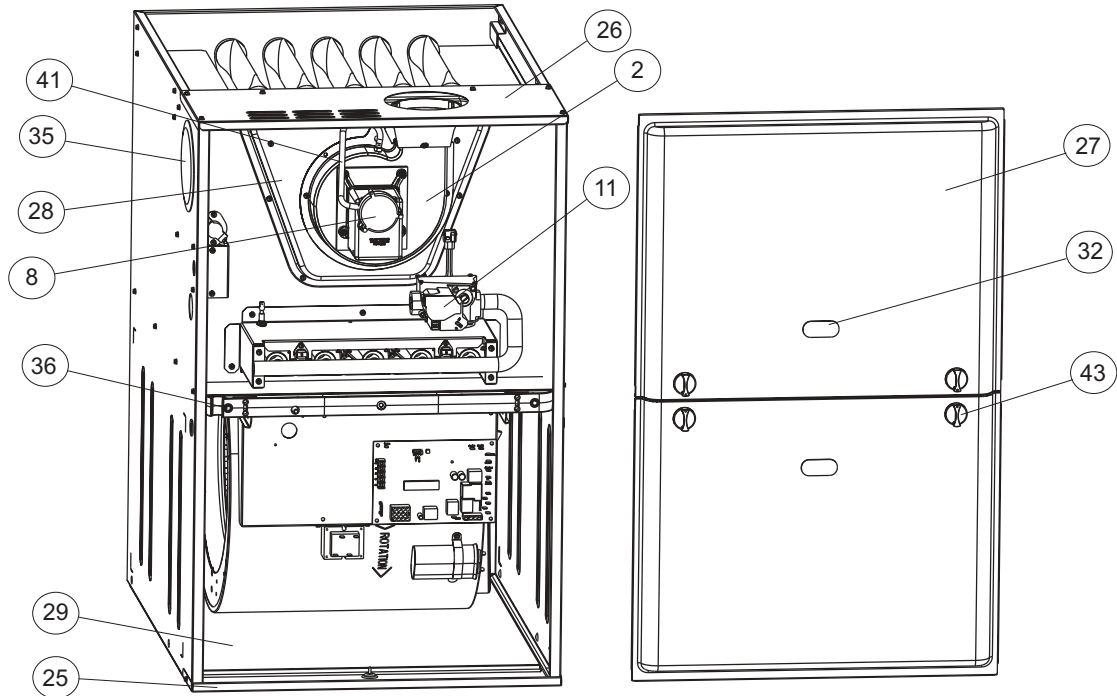

www.Source1Parts.com

RGF SERIES 80% SINGLE STAGE MULTI-POSITION 33" NATURAL GAS FURNACES LO-NOX (STYLE A)

HVAC SERVICE PARTS

Supersedes: 035-23141-001 Rev. B (0713)

035-23141-001 Rev. C (0813)

1 of 4

Figure 1: 80% SINGLE STAGE MULTI-POSTION LO-NOX NATURAL GAS FURNACES

FIG	ITEM	DESCRIPTION	RGF1L040AP08MP11A	RGF1L080BP12MP11A	RGF1L080CP16MP11A
			(2 BURNER)	(4 BURNER)	(4 BURNER)
MOTOR					
2	1	MOTOR, DIRECT DRIVE BLOWER	S1-02435733000	S1-02435735000	S1-02435736000
1,2	2	BLOWER, COMBUSTION	S1-02642548000	S1-02642549000	S1-02642549000
ELECTRICAL					
2	3	CAPACITOR, RUN (7.5MFD/370V)	S1-02435762000	S1-02435762000	---
		CAPACITOR, RUN (10MFD/370V)	---	---	S1-02435763000
2,3	4	SWITCH, LIMIT(250 Deg Man Reset,2 Req'd)	S1-02541318000	S1-02541318000	S1-02541318000
2	5	CONTROL, FURNACE	S1-33103010000	S1-33103010000	S1-33103010000
3	6	IGNITER	S1-02545231000	S1-02545231000	S1-02545231000
3	7	SENSOR, FLAME	S1-02537499000	S1-02537499000	S1-02537499000
1,2	8	SWITCH, PRESSURE	S1-02435785000	S1-02435785000	S1-02435785000
2	9	SWITCH, DOOR	S1-02435738000	S1-02435738000	S1-02435738000
2	10	TRANSFORMER	S1-2940A3541	S1-2940A3541	S1-2940A3541
1,3	11	VALVE, GAS	S1-32537426000	S1-32537426000	S1-32537426000
2	12	CONTROL, TEMPERATURE	S1-02541319000	S1-02541320000	S1-02541320000
	13				
	14				
AIR MOVING					
2	15	HOUSING, BLOWER	---	S1-37327824001	S1-37327824002
		HOUSING, BLOWER w/WHEEL	S1-02642551000	---	---
2	16	WHEEL, BLOWER	S1-02642552000	S1-02619654709	S1-02619654014

NOTE: *Not Shown

New replacement parts shown in **bold** face type at the first printing of parts list dated 8/13
Major components and suggested stocking items are shown with shaded item number.

"<" Across from row indicates a change in that row.

--- Not applicable to specified model.