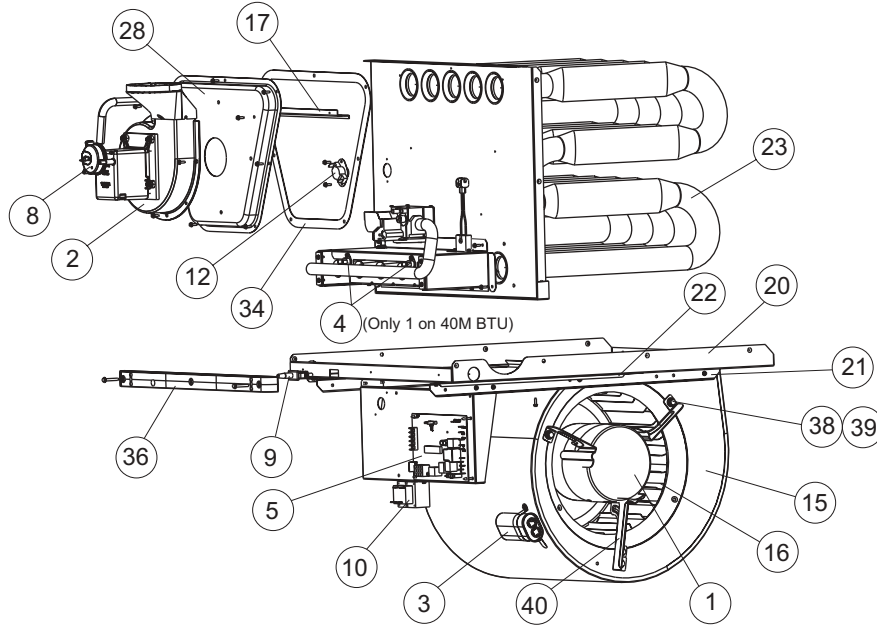

Figure 2: 80% SINGLE STAGE MULTI-POSTION LO-NOX NATURAL GAS FURNACES

FIG	ITEM	DESCRIPTION	RGF1L040AP08MP11A	RGF1L080BP12MP11A	RGF1L080CP16MP11A
			(2 BURNER)	(4 BURNER)	(4 BURNER)
FABRICATED PARTS					
2	17	BAFFLE, FLUE	S1-07327829001	S1-07327829003	S1-07327829003
3	18	BURNER, MAIN GAS	S1-02920482000	S1-02920482000	S1-02920482000
	19	BRACKET, IGNITER			
2	20	SHELF, BLOWER	S1-07327823001	S1-07327823002	S1-07327823003
2	21	RAIL, BLOWER (2 Req'd)	S1-07327825001	S1-07327825001	S1-07327825001
2	22	BRACKET, BLOWER TRACK (2 Req'd)	S1-07327825002	S1-07327825002	S1-07327825002
2	23	HEAT EXCHANGER ASS'Y	S1-37327830001	S1-37327830003	S1-37327830005
3	24	MANIFOLD, GAS	S1-02924466000	S1-02924468000	S1-02924468000
1	25	PAN, BOTTOM	S1-07327841001	S1-07327841002	S1-07327841003
1	26	PANEL, TOP	S1-07327828001	S1-07327828002	S1-07327828003
1	27	PANEL, DOOR (2 Req'd)	S1-37327968001	S1-37327968002	S1-37327968003
1,2	28	VENT PAN, COMBUSTION (w/Gasket)	S1-07327826001	S1-07327826001	S1-07327826001
1	29	PANEL, BLOCKOFF	S1-07327827001	S1-07327827002	S1-07327827003
*	30	LO-NOX SCREEN	S1-02635452000	S1-02635452000	S1-02635452000
MISCELLANEOUS					
3	31	ORIFICE, BURNER (Natural #45)	S1-02921182045	S1-02921182045	S1-02921182045
1	32	SIGHT GLASS, OVAL (2 Req'd)	S1-02538899000	S1-02538899000	S1-02538899000
*	33	GASKET, FOAM (Door) (per ft.)	S1-02815517000	S1-02815517000	S1-02815517000
2	34	GASKET, INTAKE PAN	S1-02815510000	S1-02815510000	S1-02815510000
1	35	PLUG, VENT HOLE	S1-02815516000	S1-02815516000	S1-02815516000
1,2	36	BRACKET, DOOR	S1-02815512000	S1-02815513000	S1-02815514000
*	37	WIRING HARNESS	S1-02541323000	S1-02541324000	S1-02541325000
2	38	FERRULE (3 Req'd)	S1-02320541000	S1-02320541000	S1-02320541000
2	39	GROMMET (3 Req'd)	S1-02814740000	S1-02814740000	S1-02814740000
2	40	MOTOR MOUNT (Includes item 38 & 39)	S1-37327848001	S1-37319831002	S1-37319831002
1	41	TUBING, SILICON	S1-02812499000	S1-02812499000	S1-02812499000
*	42	DIAGRAM, WIRING	348817	348817	348817
1	43	Knob, Quarter Turn (4 Req'd)	S1-02924485000	S1-02924485000	S1-02924485000

NOTE: *Not Shown
New replacement parts shown in **bold** face type at the first printing of parts list dated 8/13.
Major components and suggested stocking items are shown with shaded item number.
"<" Across from row indicates a change in that row.
--- Not applicable to specified model.