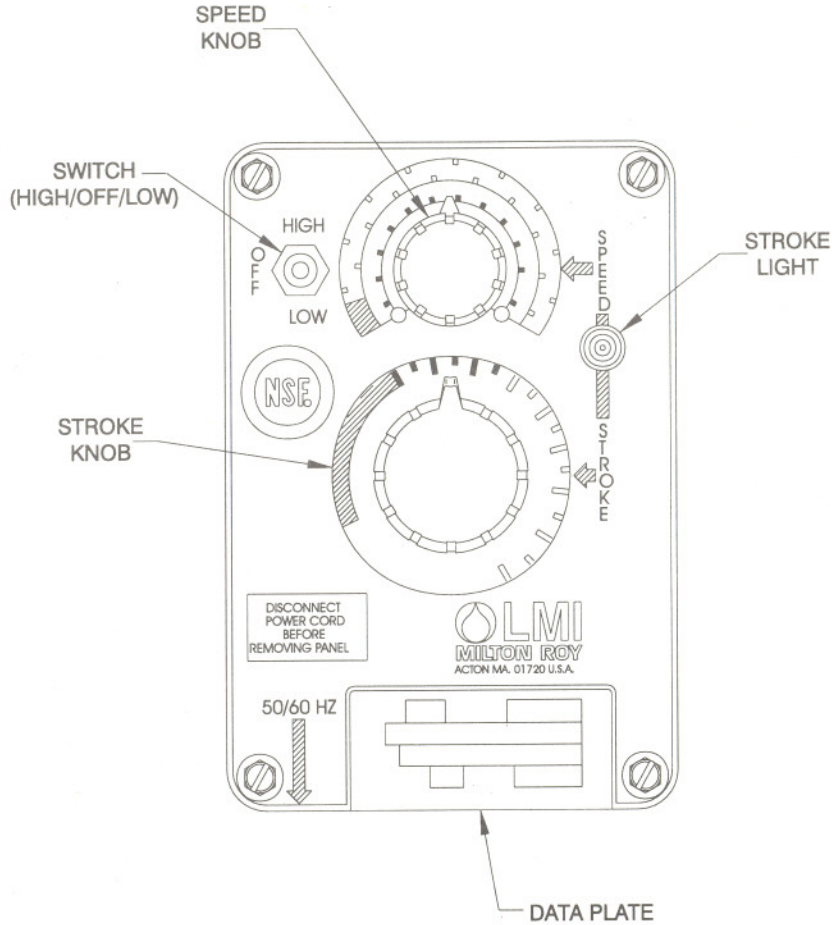

Replaces same of 1635.B 4/94
1635.C 4/97

Series A3 Drive Assembly Parts List

Key No.	Model Series	Part No.	Description	Qty.
1	A34, A37	10973	Seal	1
2	A34, A37	10166	O-Ring	2
3	A341	28085	EPU Asm.,w/Disk, 115 V	1
	A342, A343, A345, A346, A347	28086	EPU Asm., w/Disk, 230 V	1
	A371	29272	EPU Asm., w/Disk, 115 V	1
	A372, A373, A375, A376, A377	29273	EPU Asm., w/Disk, 230 V	1
4	A341, A371	30306	Screw, Self Tapping	8
5	A341, A371	26838	Bracket	1
6	A341, A371	31768	Adjustment Shaft Assembly	1
7	A341, A371	29445	Disk 0.5	1
8	A341, A371	32498	Screw	4
11	A341	31915	EPU Asm.,w/Stroke Adjustment & Disk, 115V	1
	A342, A343, A345, A346, A347	31916	EPU Asm., w/Stroke Adjustment & Disk, 230V	1
	A371	31917	EPU Asm.,w/Stroke Adjustment & Disk, 115V	1
	A372, A373, A375, A376, A377	31918	EPU Asm., w/Stroke Adjustment & Disk, 230V	1
12	A341, A371	30324	Housing	1

Key No.	Model Series	Part No.	Description	Qty.
13	A341, A371	29033	Power Cord Asm., 115V	1
	A342, A372	29039	Power Cord Asm., 230V	1
	A343, A373	29042	Power Cord Asm., 220V-240V DIN Plug	1
	A345, A375	29044	Power Cord Asm., 220V-240V British (UK) Plug	1
	A346, A376	29046	Power Cord Asm., 220V-240V Australian/N.Z. Plug	1
	A347, A377	29048	Power Cord Asm., 220V-240V Swiss Plug	1
15	A341, A371	30325	Housing Asm., 115V	1
	A342, A372	30326	Housing Asm., 230V	1
	A343, A373	30327	Housing Asm., 220V-240V DIN	1
	A345, A375	30328	Housing Asm., 220V-240V British(UK)	1
	A346, A376	30329	Housing Asm., 220V-240V Australian	1
	A347, A377	30330	Housing Asm., 220V-240V Swiss	1
16	A341, A371	10626	MOV Asm., 115 V	1
	A342, A372, A343, A373, A345, A375, A346, A376, A347, A377	10627	MOV Asm., 230V	1
17	A34, A37	31890	Knob, Stroke	1
18	A341, A371	30331	Control Panel Asm., 115V	1
	A342, A372, A343 A373, A345, A375 A346, A376, A347, A377	30332	Control Panel Asm., 230V	1

Series A3 Drive Assembly Exploded View Diagram

Series A3 Drive Control Panel Detail

Series A3 Wiring Diagram