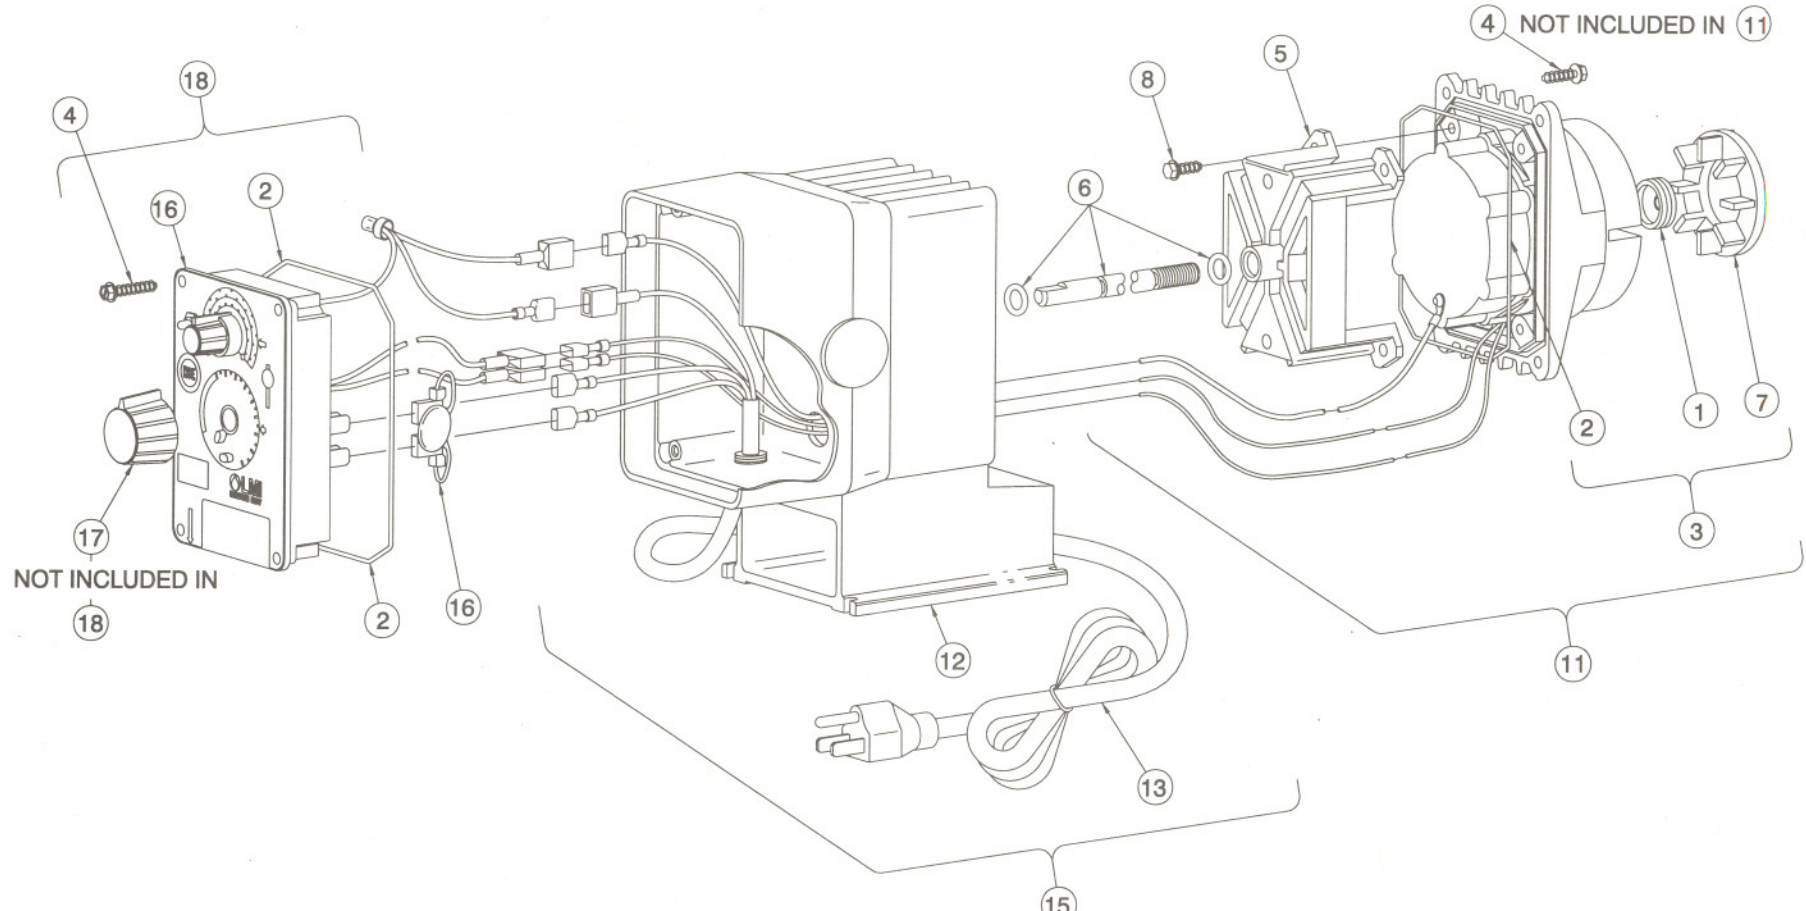

Replaces same of 1635.B 4/94
1635.C 4/97

Series A3 Drive Assembly Parts List

Key No.	Model Series	Part No.	Description	Qty.
1	A34, A37	10973	Seal	1
2	A34, A37	10166	O-Ring	2
3	A341	28085	EPU Asm.,w/Disk, 115 V	1
	A342, A343, A345, A346, A347	28086	EPU Asm., w/Disk, 230 V	1
	A371	29272	EPU Asm., w/Disk, 115 V	1
	A372, A373, A375, A376, A377	29273	EPU Asm., w/Disk, 230 V	1
4	A341, A371	30306	Screw, Self Tapping	8
5	A341, A371	26838	Bracket	1
6	A341, A371	31768	Adjustment Shaft Assembly	1
7	A341, A371	29445	Disk 0.5	1
8	A341, A371	32498	Screw	4
11	A341	31915	EPU Asm.,w/Stroke Adjustment & Disk, 115V	1
	A342, A343, A345, A346, A347	31916	EPU Asm., w/Stroke Adjustment & Disk, 230V	1
	A371	31917	EPU Asm.,w/Stroke Adjustment & Disk, 115V	1
	A372, A373, A375, A376, A377	31918	EPU Asm., w/Stroke Adjustment & Disk, 230V	1
12	A341, A371	30324	Housing	1

Key No.	Model Series	Part No.	Description	Qty.
13	A341, A371	29033	Power Cord Asm., 115V	1
	A342, A372	29039	Power Cord Asm., 230V	1
	A343, A373	29042	Power Cord Asm., 220V-240V DIN Plug	1
	A345, A375	29044	Power Cord Asm., 220V-240V British (UK) Plug	1
	A346, A376	29046	Power Cord Asm., 220V-240V Australian/N.Z. Plug	1
	A347, A377	29048	Power Cord Asm., 220V-240V Swiss Plug	1
15	A341, A371	30325	Housing Asm., 115V	1
	A342, A372	30326	Housing Asm., 230V	1
	A343, A373	30327	Housing Asm., 220V-240V DIN	1
	A345, A375	30328	Housing Asm., 220V-240V British(UK)	1
	A346, A376	30329	Housing Asm., 220V-240V Australian	1
	A347, A377	30330	Housing Asm., 220V-240V Swiss	1
16	A341, A371	10626	MOV Asm., 115 V	1
	A342, A372, A343, A373, A345, A375, A346, A376, A347, A377	10627	MOV Asm., 230V	1
17	A34, A37	31890	Knob, Stroke	1
18	A341, A371	30331	Control Panel Asm., 115V	1
	A342, A372, A343 A373, A345, A375 A346, A376, A347, A377	30332	Control Panel Asm., 230V	1

Series A3 Drive Assembly Exploded View Diagram

Series A3 Drive Control Panel Detail

Series A3 Wiring Diagram