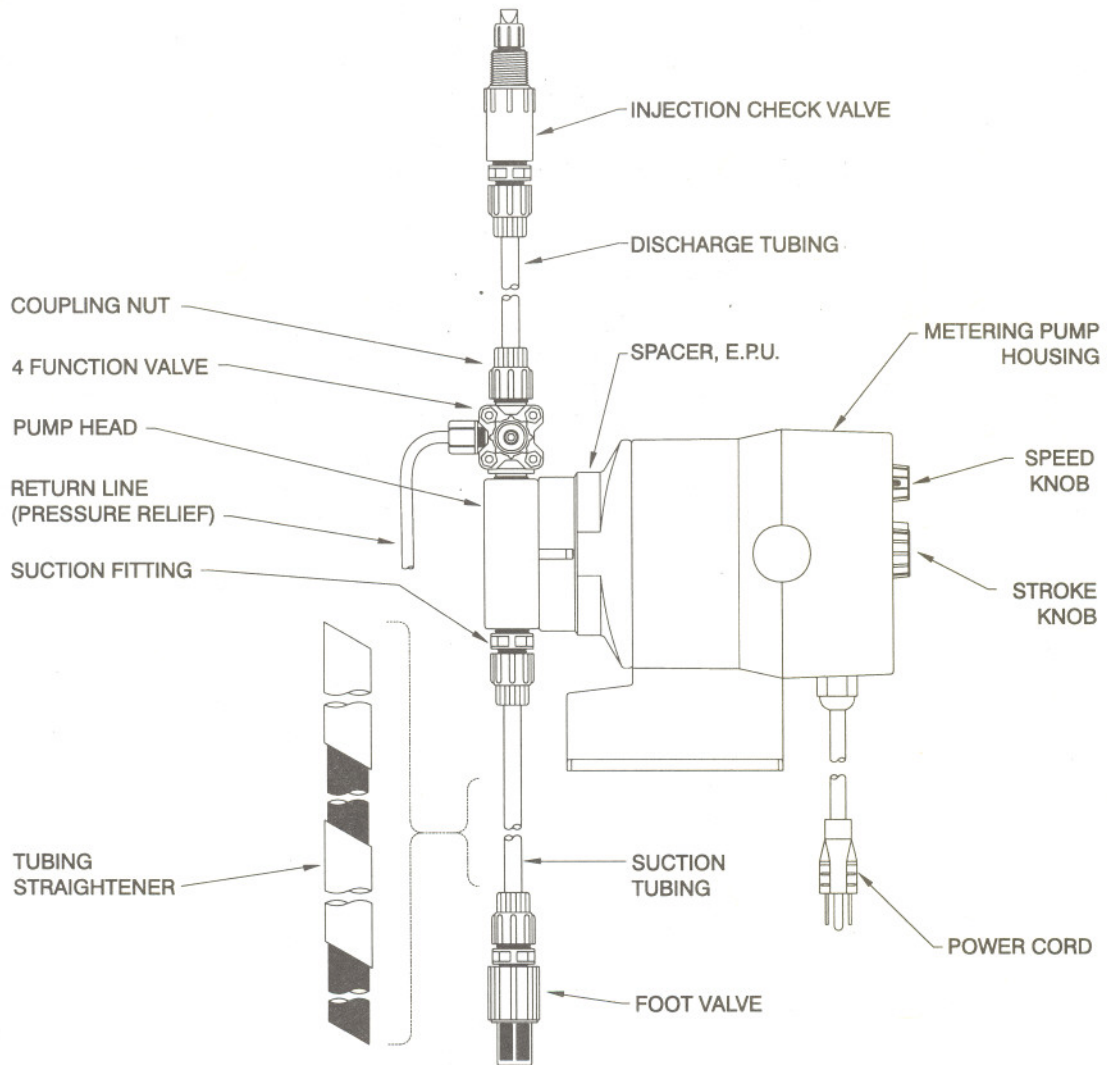

Instruction Supplement

Series A3 Electronic Metering Pump

Metering Pump Component Diagram

LMI
LIQUID METRONICS DIVISION
MILTON ROY
A unit of Sundstrand Corporation

8 Post Office Square
Acton, MA 01720 USA
TEL: (508) 263-9800
FAX: (508) 264-9172
<http://www.lmipumps.com>

Replaces same of 1635.B 4/94
1635.C 4/97

Series A3 Drive Assembly Parts List

Key No.	Model Series	Part No.	Description	Qty.
1	A34, A37	10973	Seal	1
2	A34, A37	10166	O-Ring	2
3	A341	28085	EPU Asm.,w/Disk, 115 V	1
	A342, A343, A345, A346, A347	28086	EPU Asm., w/Disk, 230 V	1
	A371	29272	EPU Asm., w/Disk, 115 V	1
	A372, A373, A375, A376, A377	29273	EPU Asm., w/Disk, 230 V	1
4	A341, A371	30306	Screw, Self Tapping	8
5	A341, A371	26838	Bracket	1
6	A341, A371	31768	Adjustment Shaft Assembly	1
7	A341, A371	29445	Disk 0.5	1
8	A341, A371	32498	Screw	4
11	A341	31915	EPU Asm.,w/Stroke Adjustment & Disk, 115V	1
	A342, A343, A345, A346, A347	31916	EPU Asm., w/Stroke Adjustment & Disk, 230V	1
	A371	31917	EPU Asm.,w/Stroke Adjustment & Disk, 115V	1
	A372, A373, A375, A376, A377	31918	EPU Asm., w/Stroke Adjustment & Disk, 230V	1
12	A341, A371	30324	Housing	1