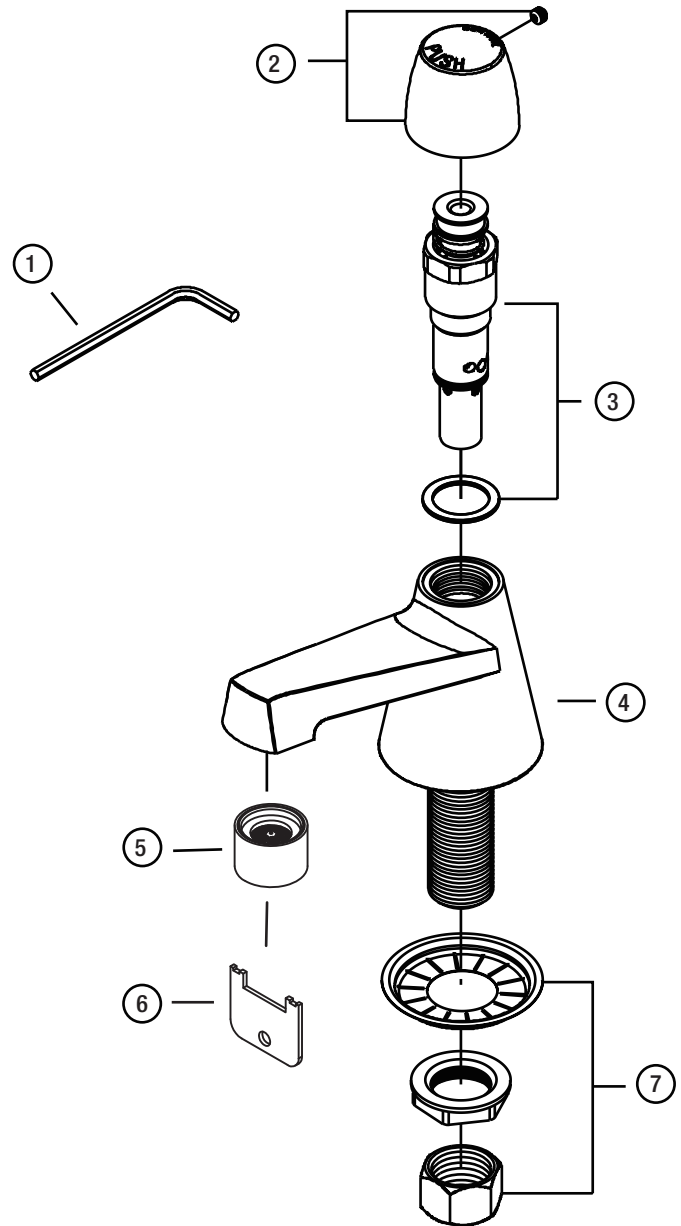

PFXM324

Single Handle Metering Faucet

PFXM324

No.	Part Name	Part Number
1	Allen wrench	881181
2	Handle	PFRPCS13003P
3	Stem	PFRPCS39004
4	Body	6985-F
5	Aerator (0.5 gpm)	PFRPCS4900905
	Aerator (1.2 gpm)	PFRPCS4900912
6	Aerator tool	PFRPK30VKEY
7	Mounting kits	PFRPG95A

Warranty and Codes

This product comes complete with installation, operating, care and maintenance instructions. This PROFLO faucet carries a limited lifetime warranty when installed in residential applications. The warranty is five years in commercial applications. This product meets ANSI: A112.18.1M.