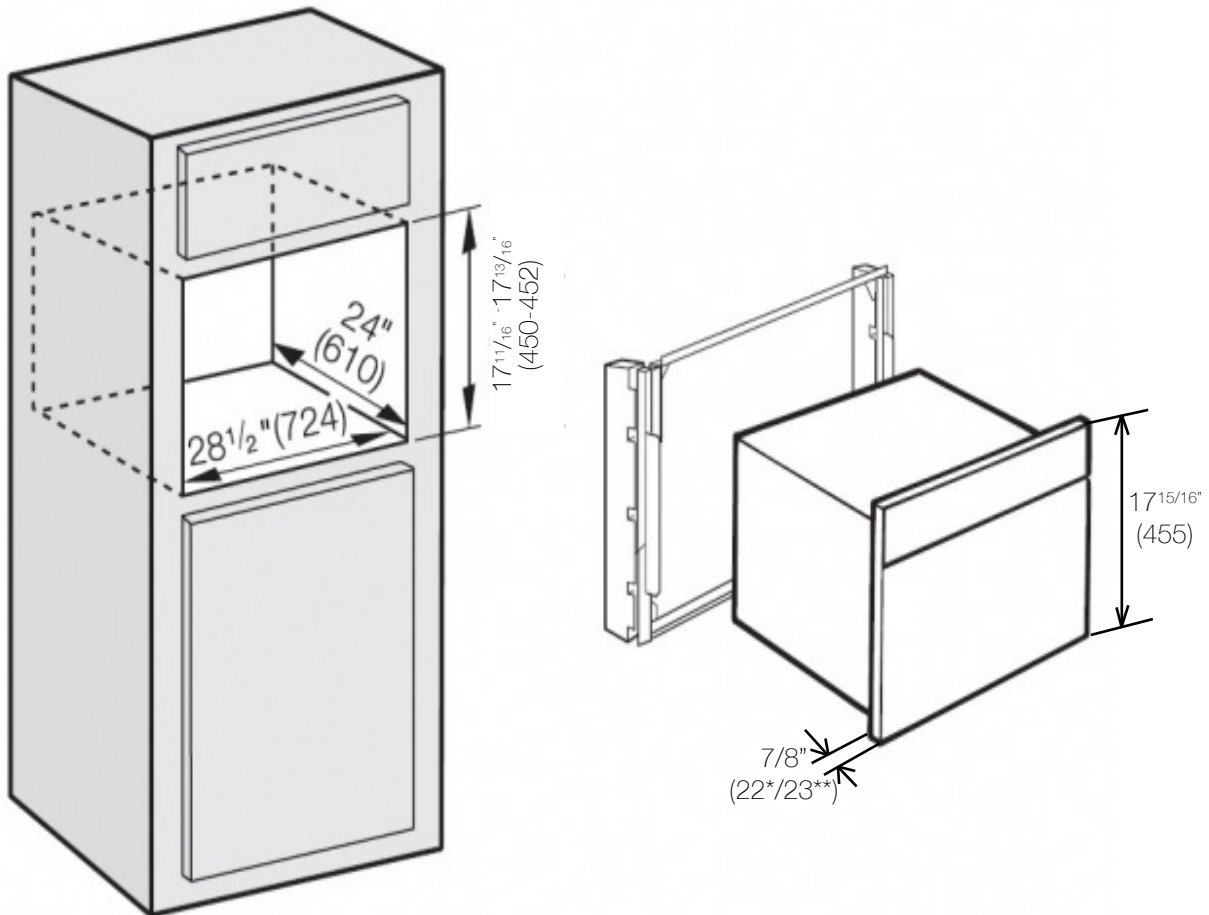

Overall Trim Kit+Oven Fascia Dimensions 29¹³/₁₆" (757 mm) W x 17¹⁵/₁₆" (455 mm) H x 7⁷/₈" (22^{*}/23^{**} mm) D

Built-In

Minimum Opening Width 28¹/₂" (724 mm)

Minimum Opening Depth 24" (610 mm)

Minimum Opening Height 17¹¹/₁₆" (450 mm)

Shipping

Shipping Weight 7 lbs (3 kg)

Shipping Dimensions 24" W x 3¹/₂" H x 15³/₄" D

Support

Call Miele (800) 999-1360

Miele Website www.mieleusa.com

20/20 Link 2020technologies.com

*Trim Kit with glass front

**Trim Kit with metal front

30" Trim Kit EBA 6708 MC, EBA 6808 MC

Installation In Tall Niche

*Trim Kit with glass front

**Trim Kit with metal front

Follow the appliance's installation directions for plumbing, electrical, and ventilation.