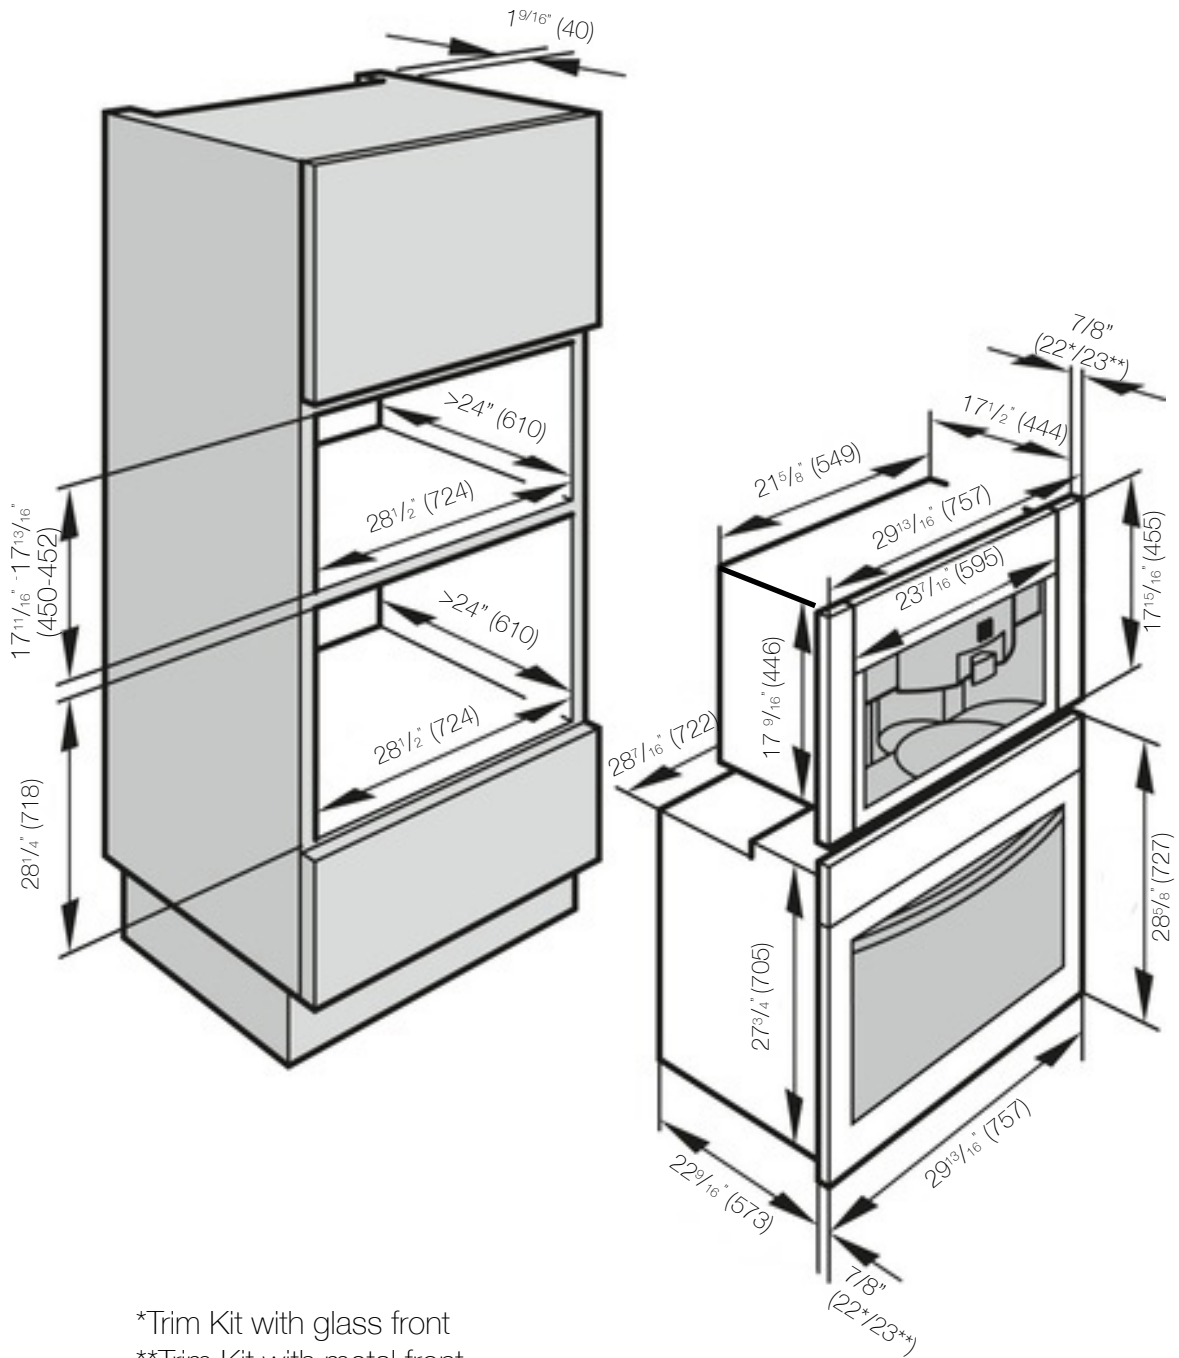

Overall Trim Kit+Oven Fascia Dimensions 29¹³/₁₆" (757 mm) W x 17¹⁵/₁₆" (455 mm) H x 7⁷/₈" (22^{*}/23^{**} mm) D

Built-In

Minimum Opening Width 28¹/₂" (724 mm)

Minimum Opening Depth 24" (610 mm)

Minimum Opening Height 17¹¹/₁₆" (450 mm)

Shipping

Shipping Weight 7 lbs (3 kg)

Shipping Dimensions 24" W x 3¹/₂" H x 15³/₄" D

Support

Call Miele (800) 999-1360

Miele Website www.mieleusa.com

20/20 Link 2020technologies.com

*Trim Kit with glass front

**Trim Kit with metal front

30" Trim Kit EBA 6708 MC, EBA 6808 MC

Installation In Tall Niche

*Trim Kit with glass front

**Trim Kit with metal front

Follow the appliance's installation directions for plumbing, electrical, and ventilation.

30" Trim Kit EBA 6708 MC, EBA 6808 MC

Installation Above 30" Oven

*Trim Kit with glass front

**Trim Kit with metal front

Follow the appliance's installation directions for plumbing, electrical, and ventilation.