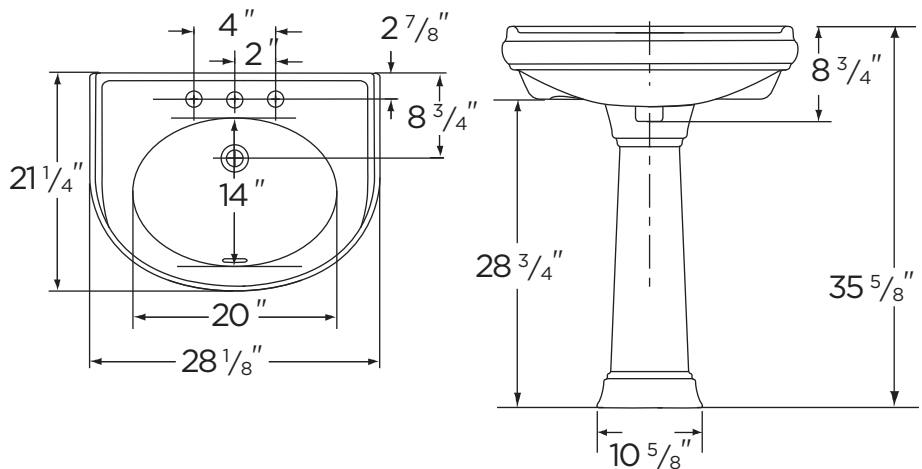

### Features:

- 28 1/8" x 21 1/4" Pedestal Lavatory
- 4" Centers (22-545)
- 8" Centers (22-549)
- Backsplash
- Concealed front overflow
- White, Bone and Biscuit

### Dimensions:

Height ..... 35 5/8"  
 Width ..... 28 1/8"  
 Depth ..... 21 1/4"  
 Shipping Weight ..... 76 lbs

Specifications: Lavatory—#12-545 Shown

Pedestal—#29-846

Job Name	
Date	
Model Specified	
Quantity	
Customer	
Contractor	
Architect/engineer	