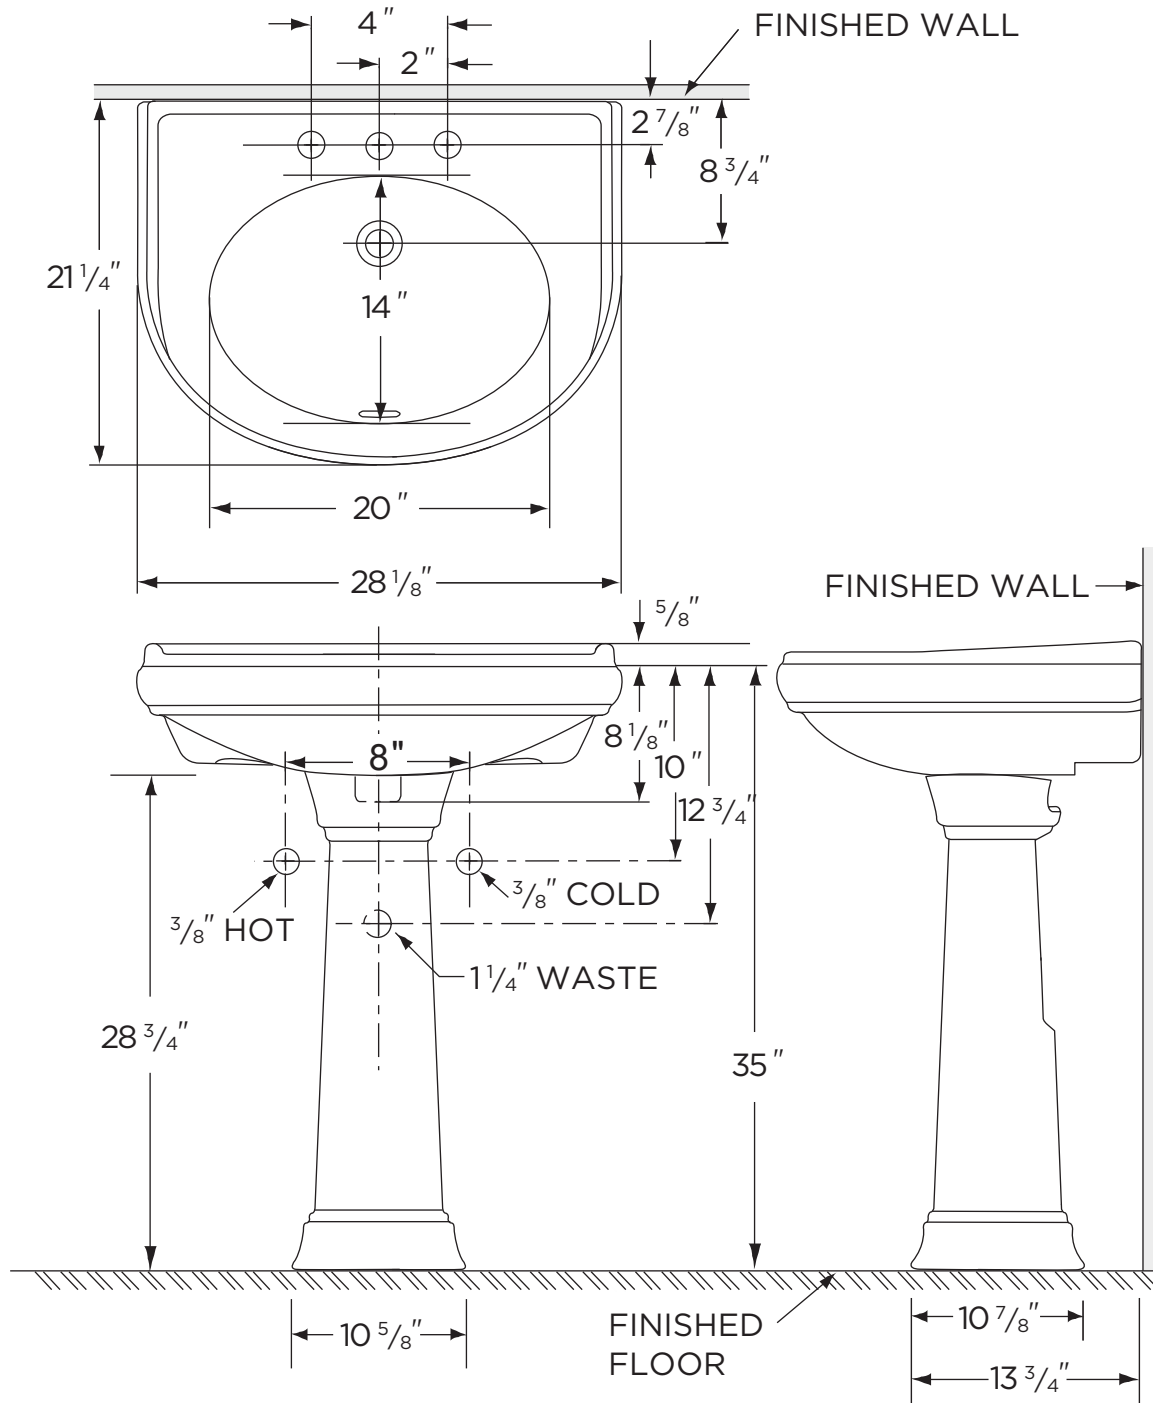

### Features:

- 28 1/8" x 21 1/4" Pedestal Lavatory
- 4" Centers (22-545)
- 8" Centers (22-549)
- Backsplash
- Concealed front overflow
- White, Bone and Biscuit

### Dimensions:

Height ..... 35 5/8"  
 Width ..... 28 1/8"  
 Depth ..... 21 1/4"  
 Shipping Weight ..... 76 lbs

Specifications: Lavatory—#12-545 Shown

Pedestal—#29-846

Job Name	
Date	
Model Specified	
Quantity	
Customer	
Contractor	
Architect/engineer	

# GERBER

BRIANNE™

22-545 / 22-549

Lavatory & Pedestal Unit

(Lavatory 12-545 Shown with Pedestal 29-846)

**NOTES:**

All dimensions are in inches.

Illustrations may not be drawn to scale.

**PLUMBERS NOTE:**

Provide suitable reinforcement for all wall supports.

**IMPORTANT:**

Dimensions of fixtures are nominal and may vary within the range of tolerances established by ASME Standard A 112.19.2.