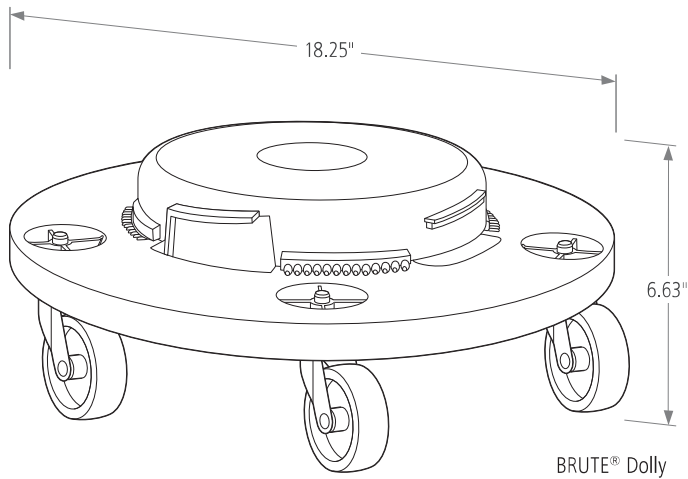

BRUTE® DOLLIES

BRUTE® dollies are designed to be durable, long-lasting, and are able to withstand the toughest commercial environments while simplifying everyday tasks.

Features and Benefits:

- Rugged casters help keep fully loaded BRUTE® containers stable, even on rough and uneven floors, and swivel smoothly for easy maneuvering
- Twist locks hold containers securely in place and unlock easily for unloading, allowing for easy transport
- Structural foam construction provides superior strength and durability

BRUTE® DOLLIES

SKU #	DESCRIPTION	COLOR	FITS	LENGTH	WIDTH	HEIGHT	DIAMETER	PACK SIZE
				IN	IN	IN	IN	
FG264000BLA	BRUTE® DOLLY	BLACK	ALL	–	–	6.63	18.25	2
FG264043BLA	BRUTE® QUIET DOLLY	BLACK	ALL	–	–	6.63	18.25	2
FG264600BLA	BRUTE® TANDEM DOLLY	BLACK	ALL	45.00	20.25	8.00	–	1