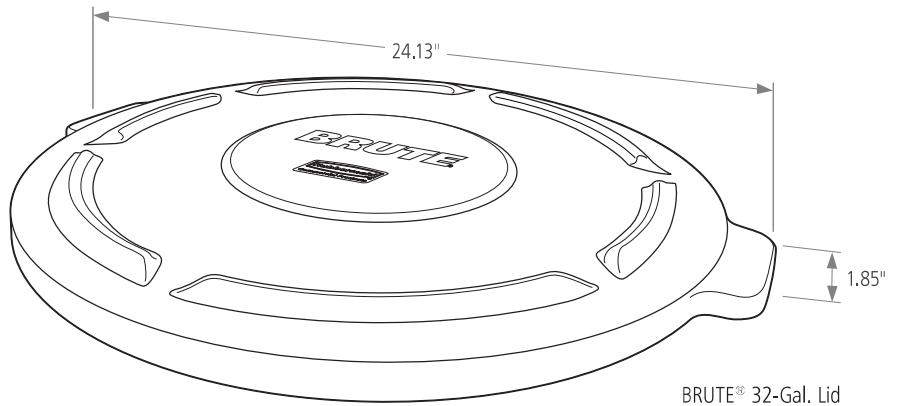

BRUTE® LIDS

BRUTE® lids are constructed with the highest quality material; a UV inhibitor ensures long life in even the most extreme commercial environments. Lids come in a variety of different styles, including self-draining lids, dome top lids, and funnel lids to meet any commercial need.

Features and Benefits:

- Self-draining lids have channels that prevent water from pooling, reducing still water buildup, and include ridges that enable stacking to provide space-efficient storage
- Dome top lids have a spring action door that allows for easy trash disposal while keeping odors and insects out
- Self-draining lids and dome top lids both have a snap-lock feature that ensures a secure fit
- Funnel top lids have a cut-out top that enables hands-free refuse disposal and a funnel design that conceals waste from public view