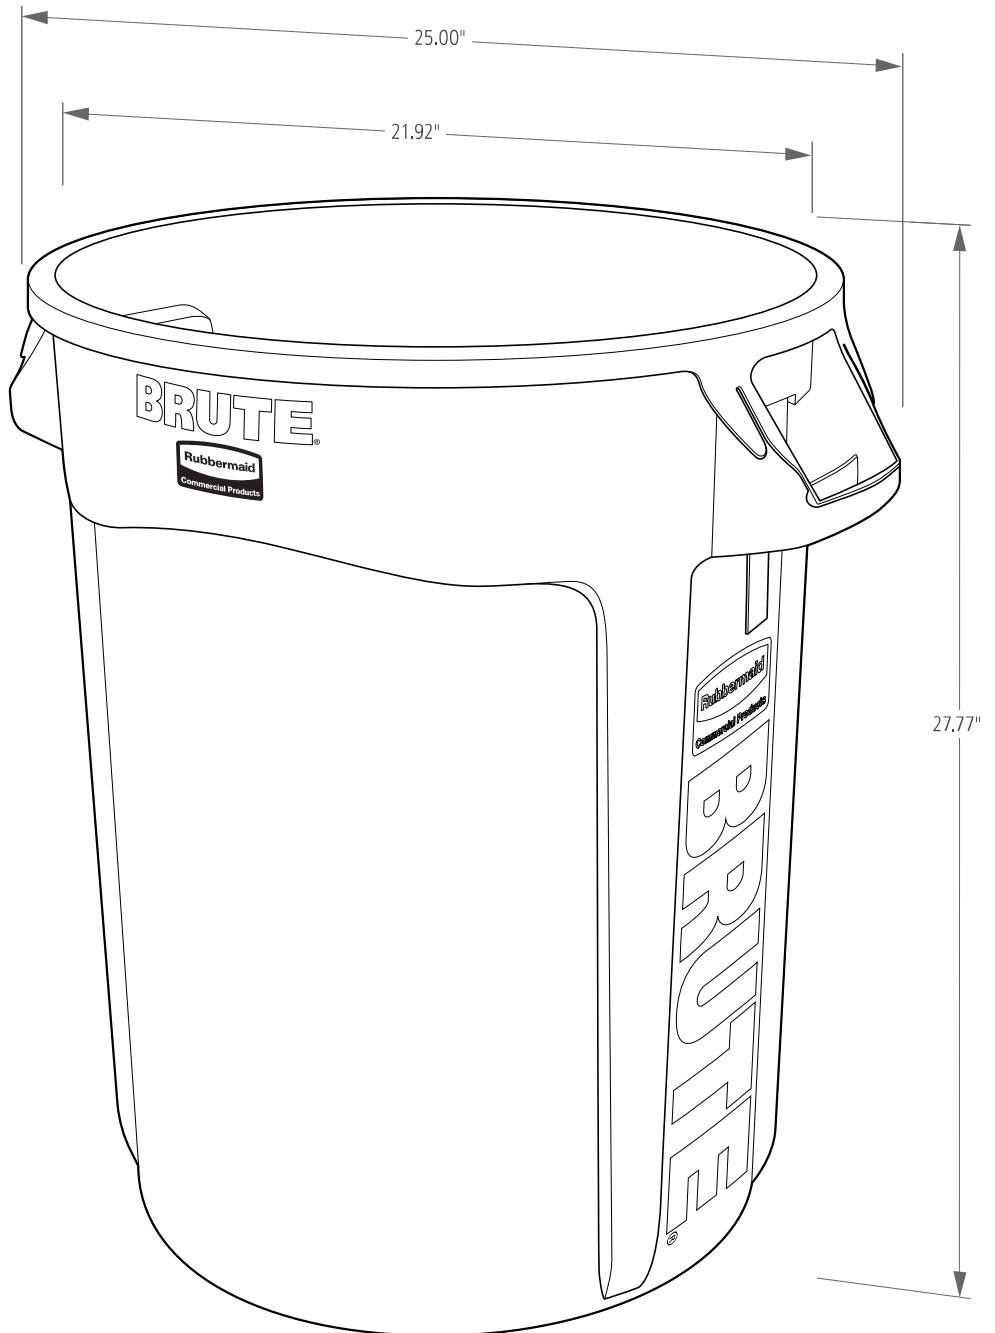

BRUTE® CONTAINERS

BRUTE® containers are guaranteed to never fade, warp, crack, or crush, with a proprietary design constructed with the highest quality material.

Features and Benefits:

- Venting channels make removing liners up to 50% easier, improving productivity and reducing the risk of injury
- Commercial-grade construction guaranteed to never fade, warp, crack, or crush
- Bag cinches secure liners, allowing for knot-free liner changes. Tested to 200,000 cycles
- Contoured base handles improve grip and ergonomics, reducing strain and improving efficiency
- Rim with rib-strengthened design increases strength and resists crushing
- Rounded handles make lifting and moving easier
- Reinforced base is specifically engineered to be dragged over rough surfaces in tough environments

2 & 21 Compliant

Vented BRUTE® 32-Gal. Container