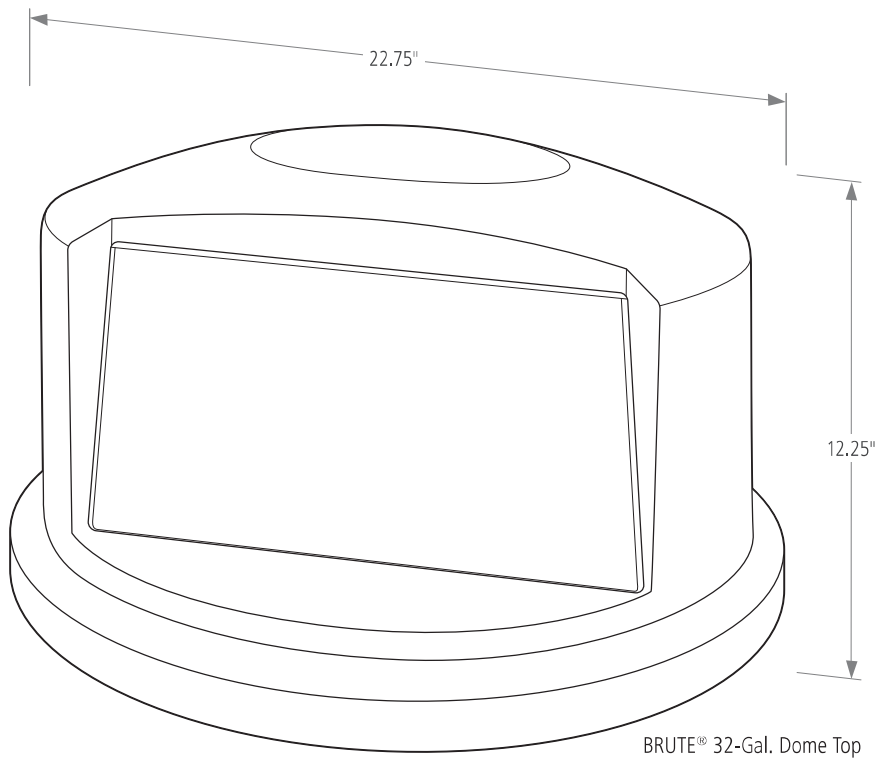

BRUTE® LIDS

BRUTE® lids are constructed with the highest quality material; a UV inhibitor ensures long life in even the most extreme commercial environments. Lids come in a variety of different styles, including self-draining lids, dome top lids, and funnel lids to meet any commercial need.

Features and Benefits:

- Self-draining lids have channels that prevent water from pooling, reducing still water buildup, and include ridges that enable stacking to provide space-efficient storage
- Dome top lids have a spring action door that allows for easy trash disposal while keeping odors and insects out
- Self-draining lids and dome top lids both have a snap-lock feature that ensures a secure fit
- Funnel top lids have a cut-out top that enables hands-free refuse disposal and a funnel design that conceals waste from public view