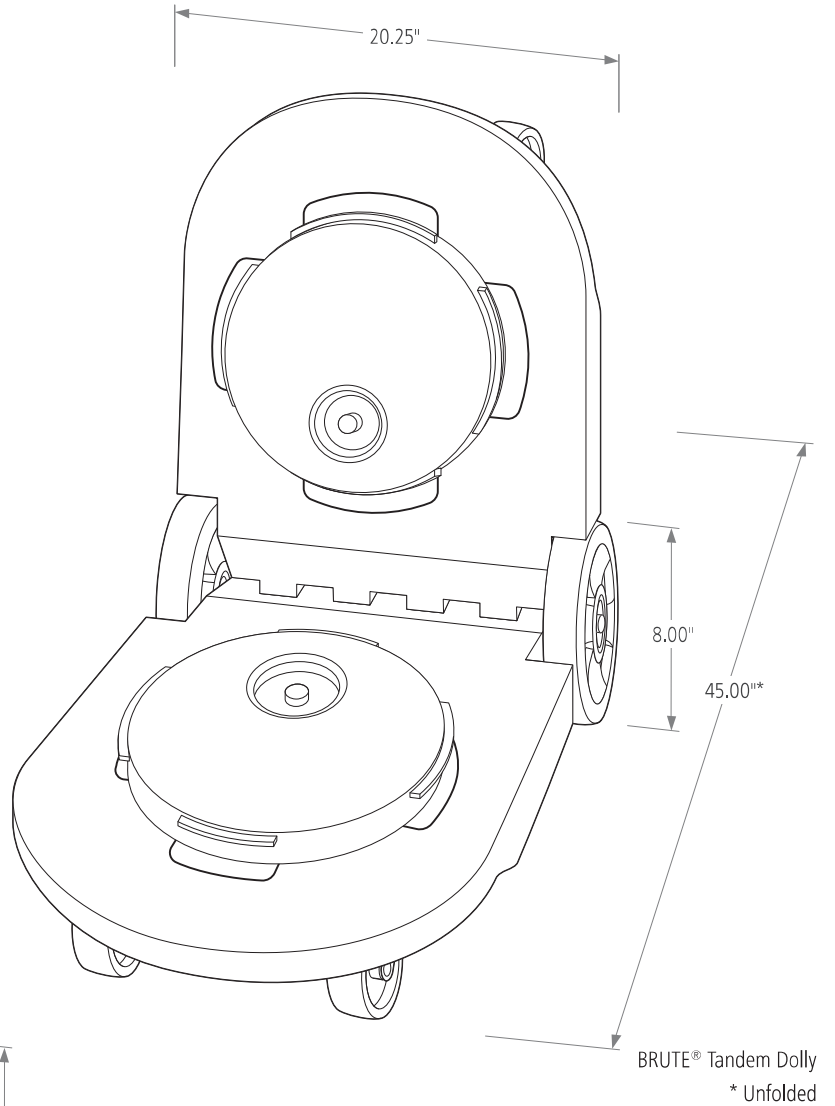

BRUTE® DOLLIES

BRUTE® dollies are designed to be durable, long-lasting, and are able to withstand the toughest commercial environments while simplifying everyday tasks.

Features and Benefits:

- Rugged casters help keep fully loaded BRUTE® containers stable, even on rough and uneven floors, and swivel smoothly for easy maneuvering
- Twist locks hold containers securely in place and unlock easily for unloading, allowing for easy transport
- Structural foam construction provides superior strength and durability

BRUTE® DOLLIES

SKU #	DESCRIPTION	COLOR	FITS	LENGTH	WIDTH	HEIGHT	DIAMETER	PACK SIZE
				IN	IN	IN	IN	
FG264000BLA	BRUTE® DOLLY	BLACK	ALL	–	–	6.63	18.25	2
FG264043BLA	BRUTE® QUIET DOLLY	BLACK	ALL	–	–	6.63	18.25	2
FG264600BLA	BRUTE® TANDEM DOLLY	BLACK	ALL	45.00	20.25	8.00	–	1