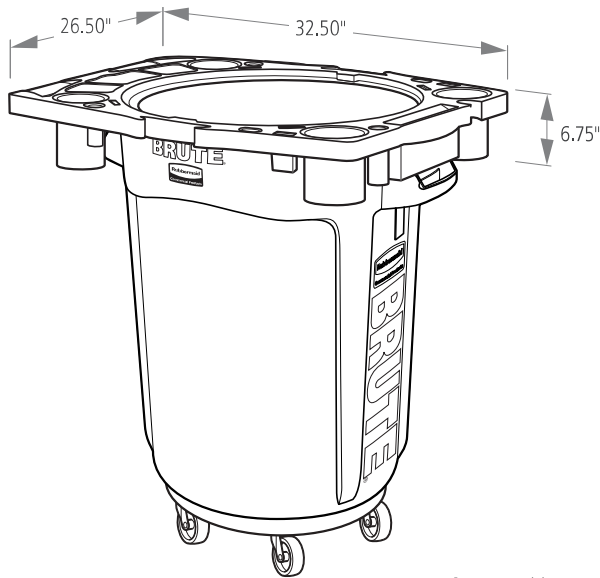

BRUTE® Rim Caddy

BRUTE® CADDIES

SKU #	DESCRIPTION	COLOR	FITS	LENGTH IN	WIDTH IN	HEIGHT IN	DIAMETER IN	PACK SIZE
FG264200YEL	BRUTE® CADDY BAG	YELLOW	32 AND 44 GALLON	–	–	20.50	20.00	6
1867533	EXECUTIVE BRUTE® CADDY BAG	BLACK	32 AND 44 GALLON	–	–	20.50	20.00	6
FG9W8700YEL	BRUTE® RIM CADDY	YELLOW	44 GALLON	32.50	26.50	6.75	–	1