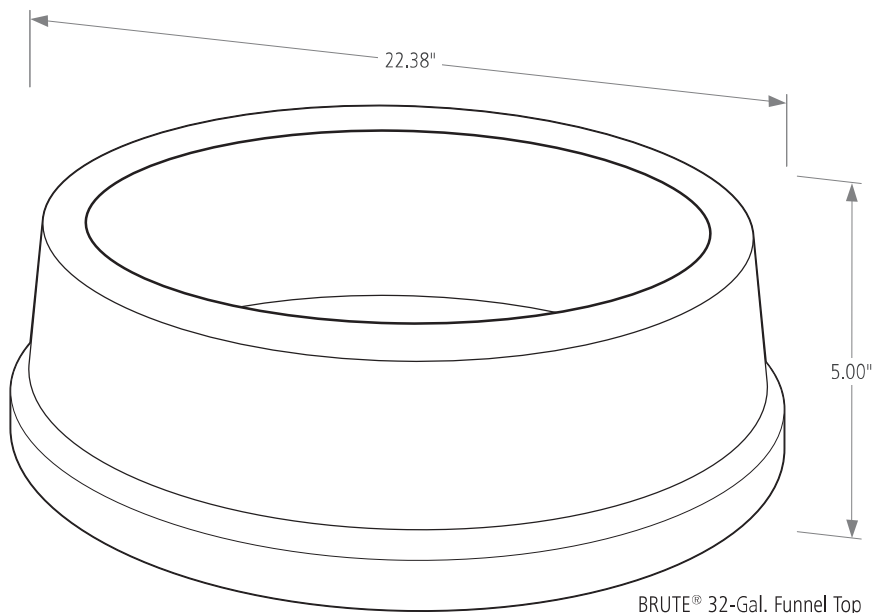

BRUTE® LIDS

BRUTE® lids are constructed with the highest quality material; a UV inhibitor ensures long life in even the most extreme commercial environments. Lids come in a variety of different styles, including self-draining lids, dome top lids, and funnel lids to meet any commercial need.

Features and Benefits:

- Self-draining lids have channels that prevent water from pooling, reducing still water buildup, and include ridges that enable stacking to provide space-efficient storage
- Dome top lids have a spring action door that allows for easy trash disposal while keeping odors and insects out
- Self-draining lids and dome top lids both have a snap-lock feature that ensures a secure fit
- Funnel top lids have a cut-out top that enables hands-free refuse disposal and a funnel design that conceals waste from public view