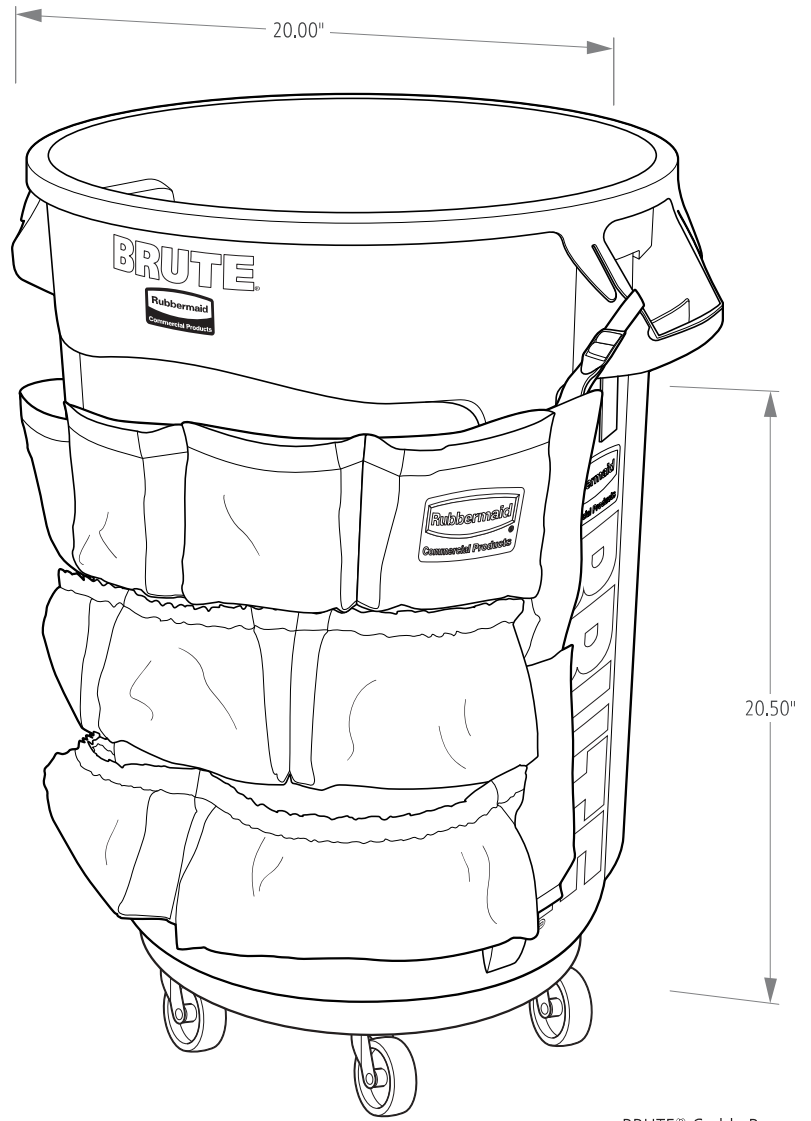

BRUTE® CONTAINERS

BRUTE® containers are guaranteed to never fade, warp, crack, or crush, with a proprietary design constructed with the highest quality material.

Features and Benefits:

- Venting channels make removing liners up to 50% easier, improving productivity and reducing the risk of injury
- Commercial-grade construction guaranteed to never fade, warp, crack, or crush
- Bag cinches secure liners, allowing for knot-free liner changes. Tested to 200,000 cycles
- Contoured base handles improve grip and ergonomics, reducing strain and improving efficiency
- Rim with rib-strengthened design increases strength and resists crushing
- Rounded handles make lifting and moving easier
- Reinforced base is specifically engineered to be dragged over rough surfaces in tough environments

BRUTE® DOLLIES

| SKU # | DESCRIPTION | COLOR | FITS | LENGTH | WIDTH | HEIGHT | DIAMETER | PACK SIZE |
|-------------|---------------------|-------|------|--------|-------|--------|----------|-----------|
| | | | | IN | IN | IN | IN | |
| FG264000BLA | BRUTE® DOLLY | BLACK | ALL | – | – | 6.63 | 18.25 | 2 |
| FG264043BLA | BRUTE® QUIET DOLLY | BLACK | ALL | – | – | 6.63 | 18.25 | 2 |
| FG264600BLA | BRUTE® TANDEM DOLLY | BLACK | ALL | 45.00 | 20.25 | 8.00 | – | 1 |

BRUTE® CADDIES

BRUTE® caddies are designed to improve productivity. Caddies make the BRUTE® container more versatile and efficient, making the toughest jobs easier.

Features and Benefits:

- The Caddy Bag is made of a heavy-duty vinyl material with elastic pockets that make on-board storage easy. The adjustable straps make installation and removal easy on 32- and 44-gallon BRUTE® containers
- The Rim Caddy has multiple storage compartments and hooks, along with liner retention bands to keep liners securely in place, and has snap-on tabs to hold the caddy in place