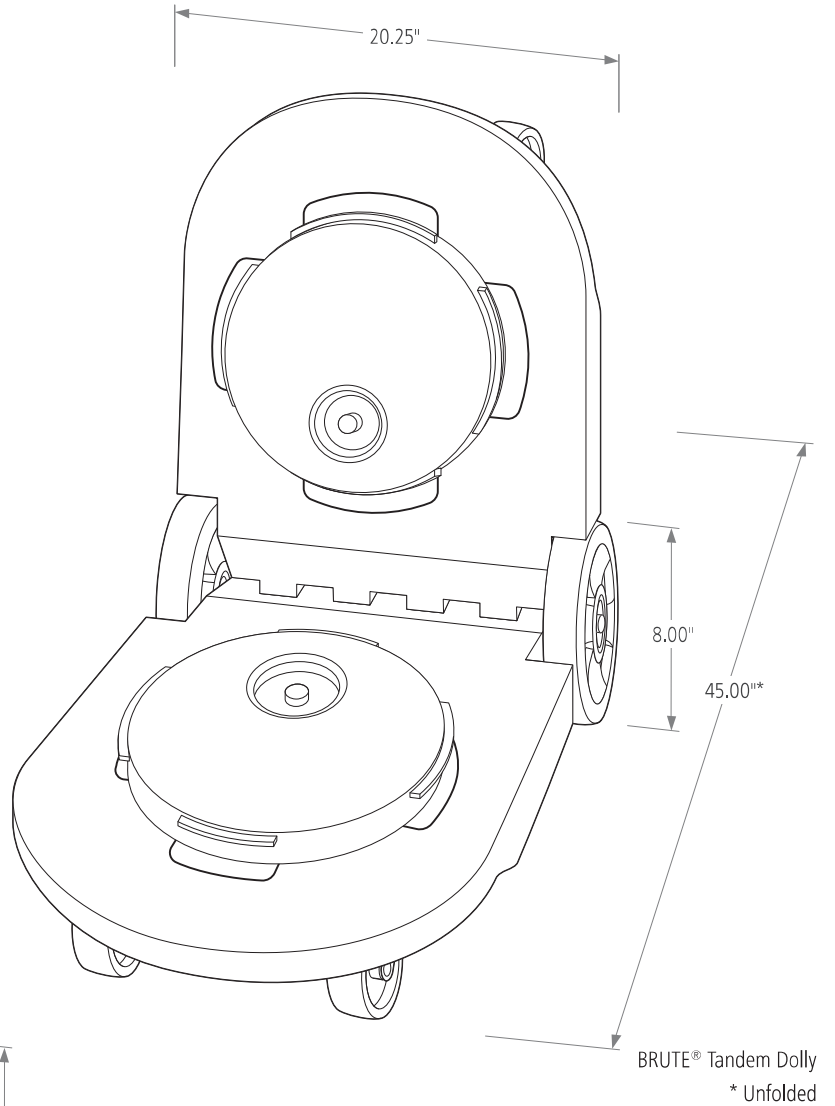

BRUTE® DOLLIES

BRUTE® dollies are designed to be durable, long-lasting, and are able to withstand the toughest commercial environments while simplifying everyday tasks.

Features and Benefits:

- Rugged casters help keep fully loaded BRUTE® containers stable, even on rough and uneven floors, and swivel smoothly for easy maneuvering
- Twist locks hold containers securely in place and unlock easily for unloading, allowing for easy transport
- Structural foam construction provides superior strength and durability

BRUTE® DOLLIES

SKU #	DESCRIPTION	COLOR	FITS	LENGTH	WIDTH	HEIGHT	DIAMETER	PACK SIZE
				IN	IN	IN	IN	
FG264000BLA	BRUTE® DOLLY	BLACK	ALL	-	-	6.63	18.25	2
FG264043BLA	BRUTE® QUIET DOLLY	BLACK	ALL	-	-	6.63	18.25	2
FG264600BLA	BRUTE® TANDEM DOLLY	BLACK	ALL	45.00	20.25	8.00	-	1