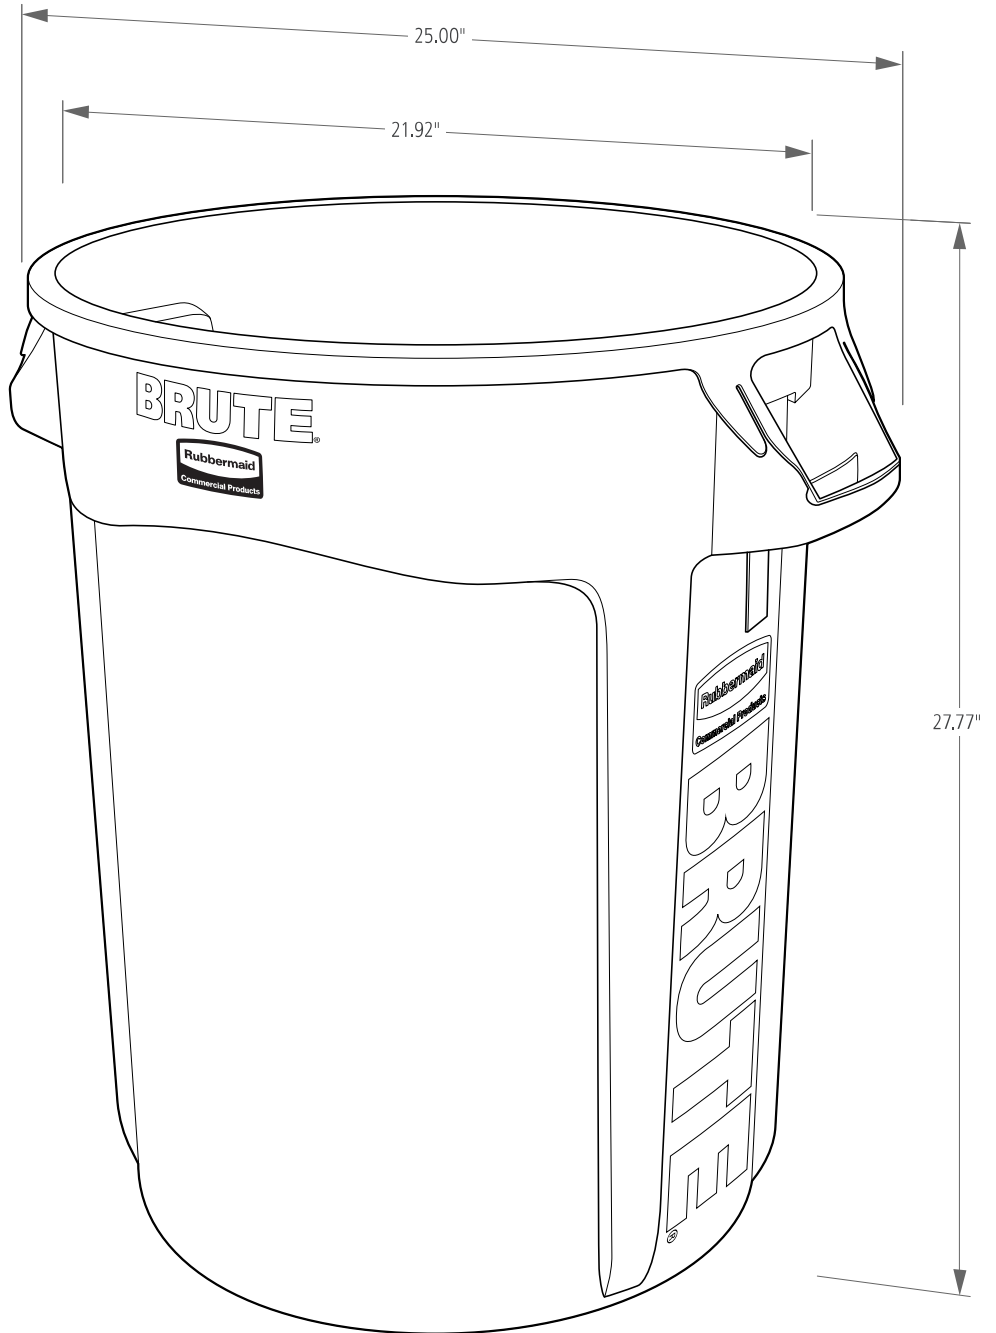

BRUTE® containers are guaranteed to never fade, warp, crack, or crush, with a proprietary design constructed with the highest quality material.

Features and Benefits:

- Venting channels make removing liners up to 50% easier, improving productivity and reducing the risk of injury
- Commercial-grade construction guaranteed to never fade, warp, crack, or crush
- Bag cinches secure liners, allowing for knot-free liner changes. Tested to 200,000 cycles
- Contoured base handles improve grip and ergonomics, reducing strain and improving efficiency
- Rim with rib-strengthened design increases strength and resists crushing
- Rounded handles make lifting and moving easier
- Reinforced base is specifically engineered to be dragged over rough surfaces in tough environments

2 & 21 Compliant

BRUTE® CONTAINERS

Vented BRUTE® 32-Gal. Container