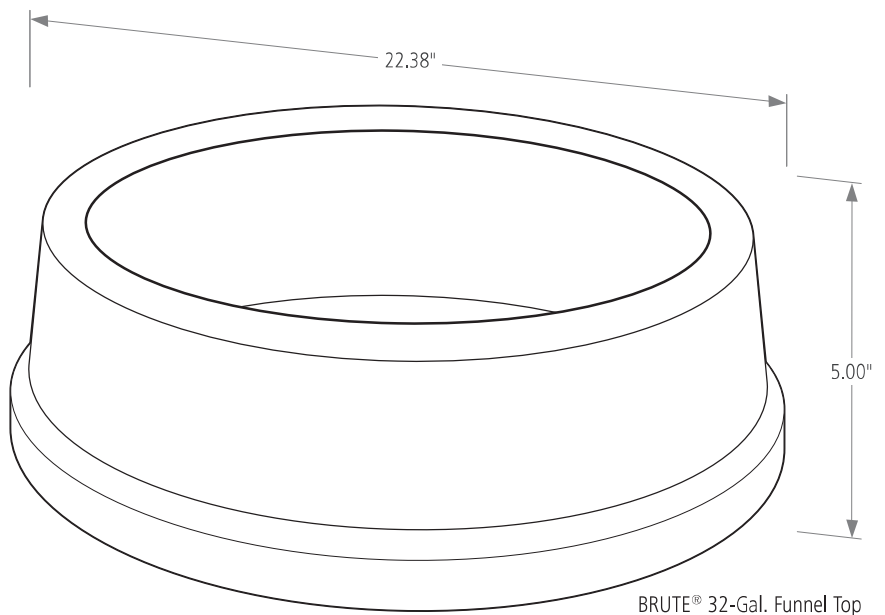

BRUTE® LIDS

BRUTE® lids are constructed with the highest quality material; a UV inhibitor ensures long life in even the most extreme commercial environments. Lids come in a variety of different styles, including self-draining lids, dome top lids, and funnel lids to meet any commercial need.

Features and Benefits:

- Self-draining lids have channels that prevent water from pooling, reducing still water buildup, and include ridges that enable stacking to provide space-efficient storage
- Dome top lids have a spring action door that allows for easy trash disposal while keeping odors and insects out
- Self-draining lids and dome top lids both have a snap-lock feature that ensures a secure fit
- Funnel top lids have a cut-out top that enables hands-free refuse disposal and a funnel design that conceals waste from public view