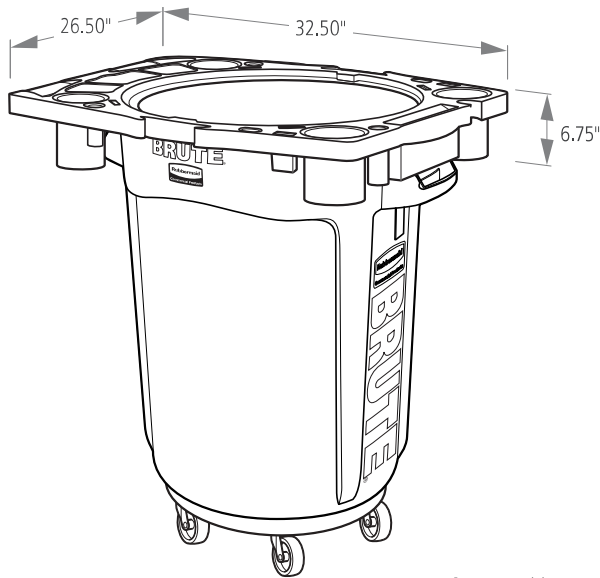

BRUTE® CADDIES

BRUTE® caddies are designed to improve productivity. Caddies make the BRUTE® container more versatile and efficient, making the toughest jobs easier.

Features and Benefits:

- The Caddy Bag is made of a heavy-duty vinyl material with elastic pockets that make on-board storage easy. The adjustable straps make installation and removal easy on 32- and 44-gallon BRUTE® containers
- The Rim Caddy has multiple storage compartments and hooks, along with liner retention bands to keep liners securely in place, and has snap-on tabs to hold the caddy in place

BRUTE® Caddy Bag

BRUTE® Rim Caddy

BRUTE® CADDIES

SKU #	DESCRIPTION	COLOR	FITS	LENGTH IN	WIDTH IN	HEIGHT IN	DIAMETER IN	PACK SIZE
FG264200YEL	BRUTE® CADDY BAG	YELLOW	32 AND 44 GALLON	–	–	20.50	20.00	6
1867533	EXECUTIVE BRUTE® CADDY BAG	BLACK	32 AND 44 GALLON	–	–	20.50	20.00	6
FG9W8700YEL	BRUTE® RIM CADDY	YELLOW	44 GALLON	32.50	26.50	6.75	–	1