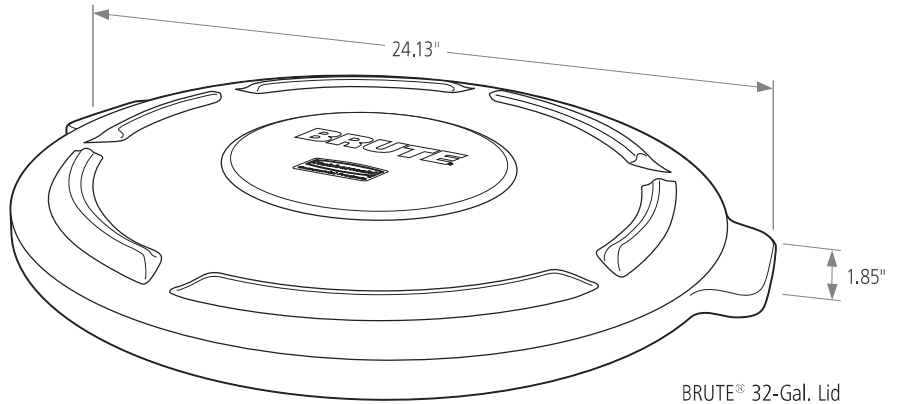

BRUTE® LIDS

BRUTE® lids are constructed with the highest quality material; a UV inhibitor ensures long life in even the most extreme commercial environments. Lids come in a variety of different styles, including self-draining lids, dome top lids, and funnel lids to meet any commercial need.

Features and Benefits:

- Self-draining lids have channels that prevent water from pooling, reducing still water buildup, and include ridges that enable stacking to provide space-efficient storage
- Dome top lids have a spring action door that allows for easy trash disposal while keeping odors and insects out
- Self-draining lids and dome top lids both have a snap-lock feature that ensures a secure fit
- Funnel top lids have a cut-out top that enables hands-free refuse disposal and a funnel design that conceals waste from public view