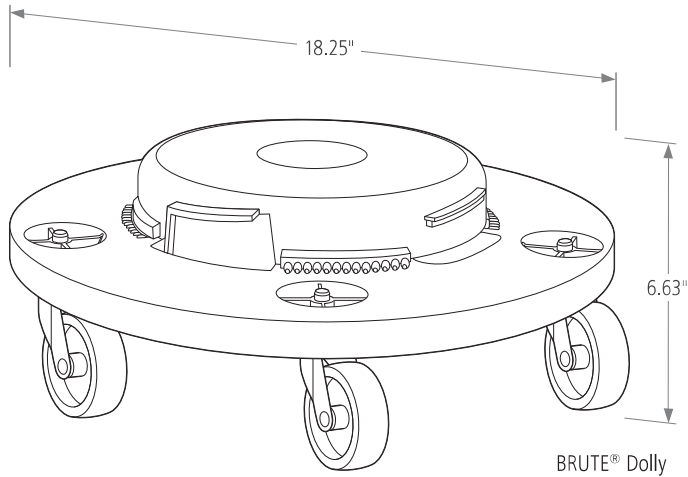

BRUTE® DOLLIES

BRUTE® dollies are designed to be durable, long-lasting, and are able to withstand the toughest commercial environments while simplifying everyday tasks.

Features and Benefits:

- Rugged casters help keep fully loaded BRUTE® containers stable, even on rough and uneven floors, and swivel smoothly for easy maneuvering
- Twist locks hold containers securely in place and unlock easily for unloading, allowing for easy transport
- Structural foam construction provides superior strength and durability

BRUTE® DOLLIES

SKU #	DESCRIPTION	COLOR	FITS	LENGTH	WIDTH	HEIGHT	DIAMETER	PACK SIZE
				IN	IN	IN	IN	
FG264000BLA	BRUTE® DOLLY	BLACK	ALL	-	-	6.63	18.25	2
FG264043BLA	BRUTE® QUIET DOLLY	BLACK	ALL	-	-	6.63	18.25	2
FG264600BLA	BRUTE® TANDEM DOLLY	BLACK	ALL	45.00	20.25	8.00	-	1