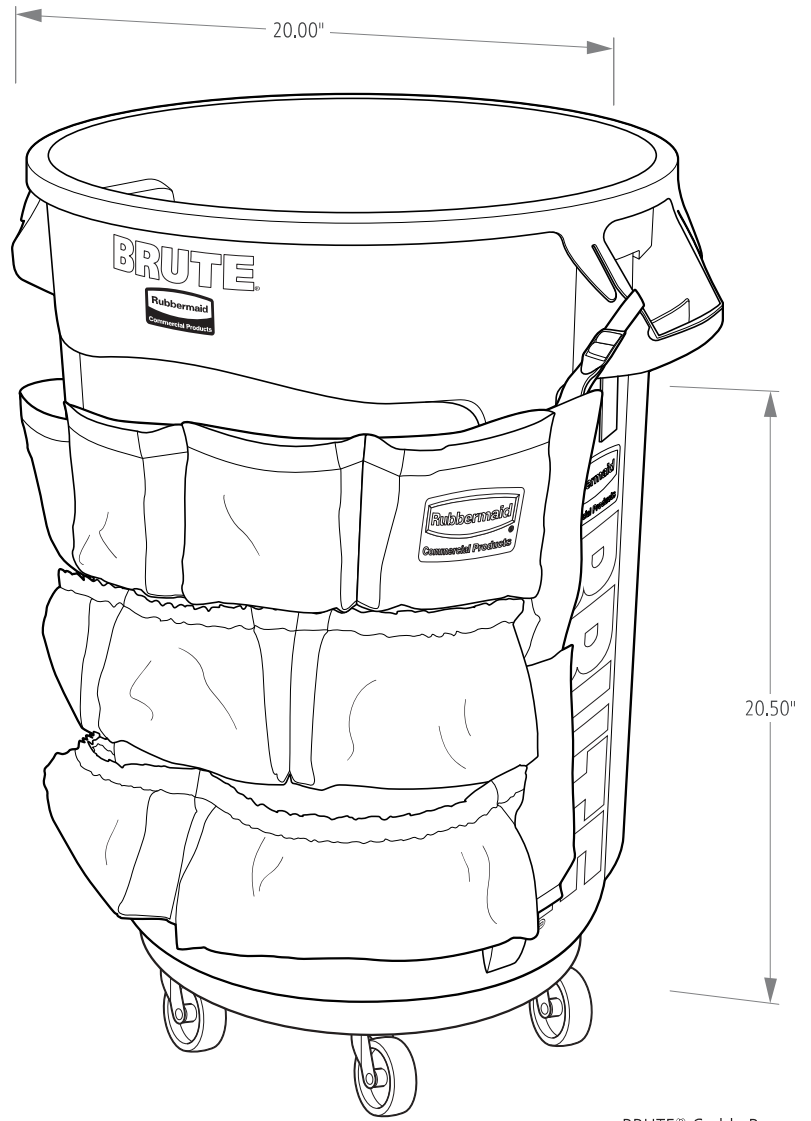

BRUTE® DOLLIES

BRUTE® dollies are designed to be durable, long-lasting, and are able to withstand the toughest commercial environments while simplifying everyday tasks.

Features and Benefits:

- Rugged casters help keep fully loaded BRUTE® containers stable, even on rough and uneven floors, and swivel smoothly for easy maneuvering
- Twist locks hold containers securely in place and unlock easily for unloading, allowing for easy transport
- Structural foam construction provides superior strength and durability

BRUTE® DOLLIES

SKU #	DESCRIPTION	COLOR	FITS	LENGTH	WIDTH	HEIGHT	DIAMETER	PACK SIZE
				IN	IN	IN	IN	
FG264000BLA	BRUTE® DOLLY	BLACK	ALL	-	-	6.63	18.25	2
FG264043BLA	BRUTE® QUIET DOLLY	BLACK	ALL	-	-	6.63	18.25	2
FG264600BLA	BRUTE® TANDEM DOLLY	BLACK	ALL	45.00	20.25	8.00	-	1

BRUTE® CADDIES

BRUTE® caddies are designed to improve productivity. Caddies make the BRUTE® container more versatile and efficient, making the toughest jobs easier.

Features and Benefits:

- The Caddy Bag is made of a heavy-duty vinyl material with elastic pockets that make on-board storage easy. The adjustable straps make installation and removal easy on 32- and 44-gallon BRUTE® containers
- The Rim Caddy has multiple storage compartments and hooks, along with liner retention bands to keep liners securely in place, and has snap-on tabs to hold the caddy in place