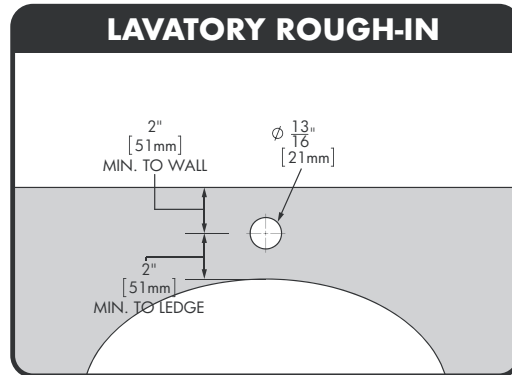

### FEATURES:

---

- Brass construction with polished chrome finish
- Vandal resistant easy push handle activation
- Metering cartridge exceeds 10,000 cycles
- 0.25 GPC (0.95 L/cycle)
- Single hole mounting
- 1/2"-14 NPSM inlet connection
- Field adjustable cycle time
- Interchangeable indicators included (blue, red, chrome)

1. All dimensions are in inches (millimeters) unless otherwise specified and are subject to change without notice.

Architect/Engineer Approval Space:

P: 800-537-2107  
F: 800-977-2747  
W: WWW.SPEAKMAN.COM  
R: 01-MAY 2019

## Easy Push® Single Supply Metering Faucet

1. All dimensions are in inches (millimeters) unless otherwise specified and are subject to change without notice.

Architect/Engineer Approval Space:

P: 800-537-2107  
 F: 800-977-2747  
 W: WWW.SPEAKMAN.COM  
 R: