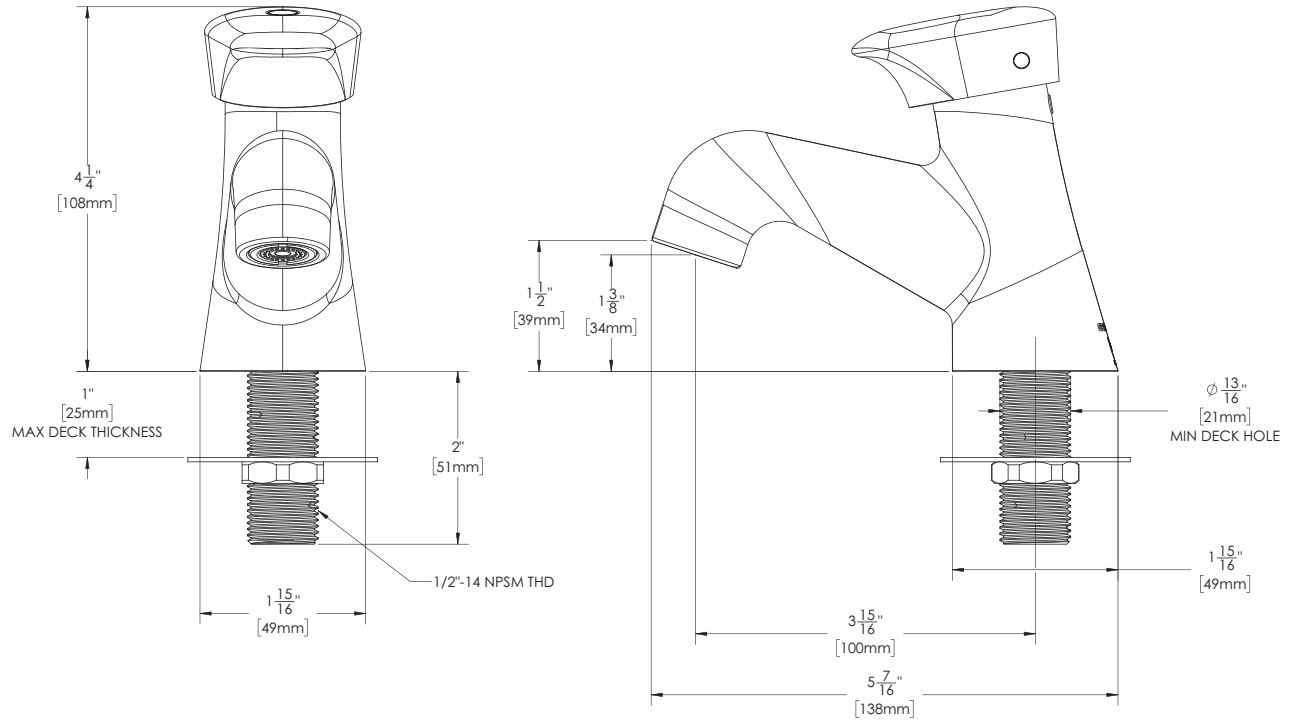

### FEATURES:

---

- Brass construction with polished chrome finish
- Vandal resistant easy push handle activation
- Metering cartridge exceeds 10,000 cycles
- 0.25 GPC (0.95 L/cycle)
- Single hole mounting
- 1/2"-14 NPSM inlet connection
- Field adjustable cycle time
- Interchangeable indicators included (blue, red, chrome)

1. All dimensions are in inches (millimeters) unless otherwise specified and are subject to change without notice.

Architect/Engineer Approval Space:

P: 800-537-2107  
F: 800-977-2747  
W: WWW.SPEAKMAN.COM  
R: 01-MAY 2019

## Easy Push® Single Supply Metering Faucet

1. All dimensions are in inches (millimeters) unless otherwise specified and are subject to change without notice.

Architect/Engineer Approval Space:

P: 800-537-2107  
 F: 800-977-2747  
 W: WWW.SPEAKMAN.COM  
 R: