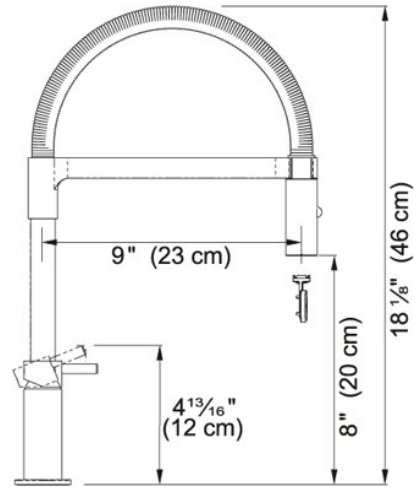

## TECHNICAL DATA

Version	Pull-Down Spray
Faucet Operation	Side Lever
Faucet Hole	1
Flow Rate	1.75 gpm
Spray Type	Full and Needle Spray
Spout Swivel Range	360 °
Where to buy	Showroom
Where to buy	Showroom

---

**RELATED PARTS**

---

---

119.0068.282

---

---

115.0251.992