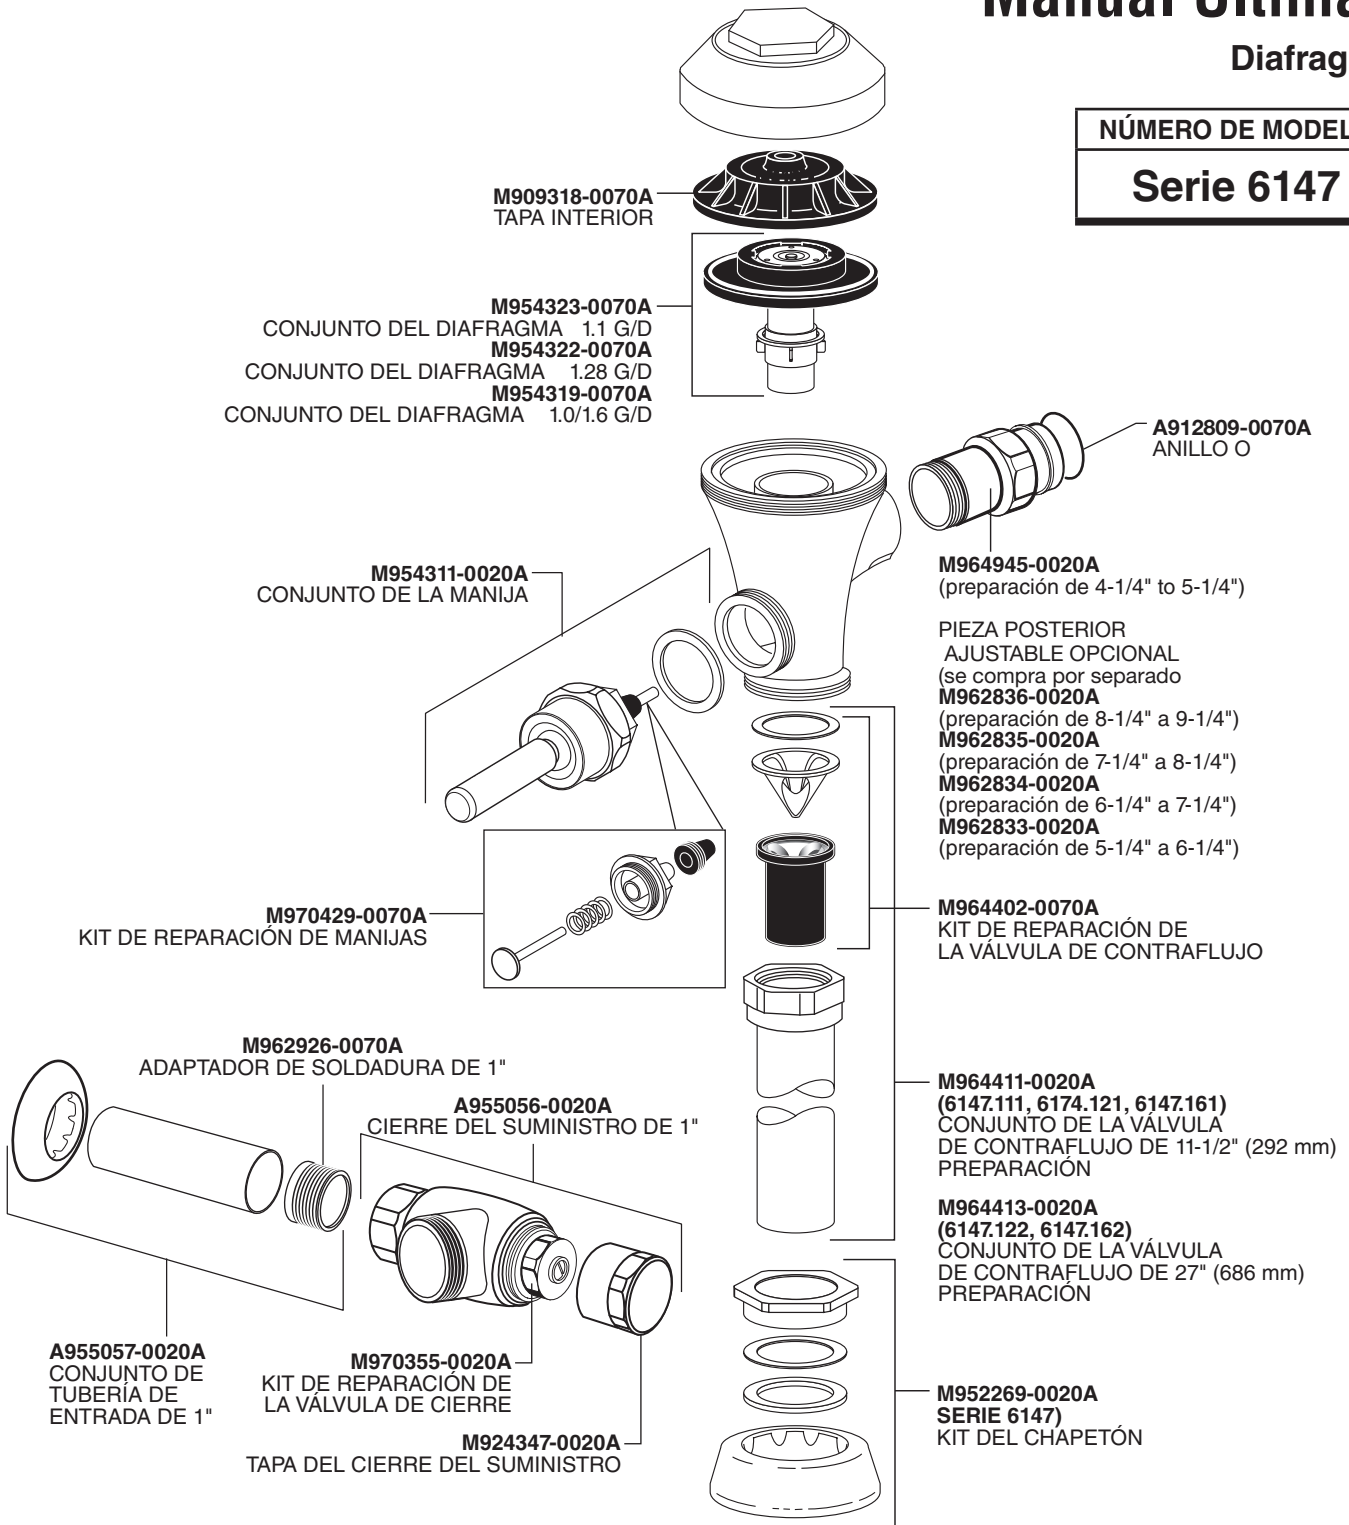

American Standard

Válvula de Descarga Manual Ultima™

Diafragma

NÚMERO DE MODELO
Serie 6147

LÍNEA DE AYUDA DIRECTA
Si desea obtener información o tiene preguntas, llame sin cargo al
(844) CRT-TEAM / (844) 278-8326
Los días de semana de 8:00 a.m. a 6:00 p.m. Hora normal del este.
EN MÉXICO: 01-800-839-1200
EN CANADÁ: 1-800-387-0369 (TORONTO 1-905-306-1093)
Los días de semana de 8:00 a.m. a 7:00 p.m. Hora normal del este.

Los nombres de producto mencionados en este documento son marcas de comercio de AS America, Inc. © 2019

PART OF LIXIL