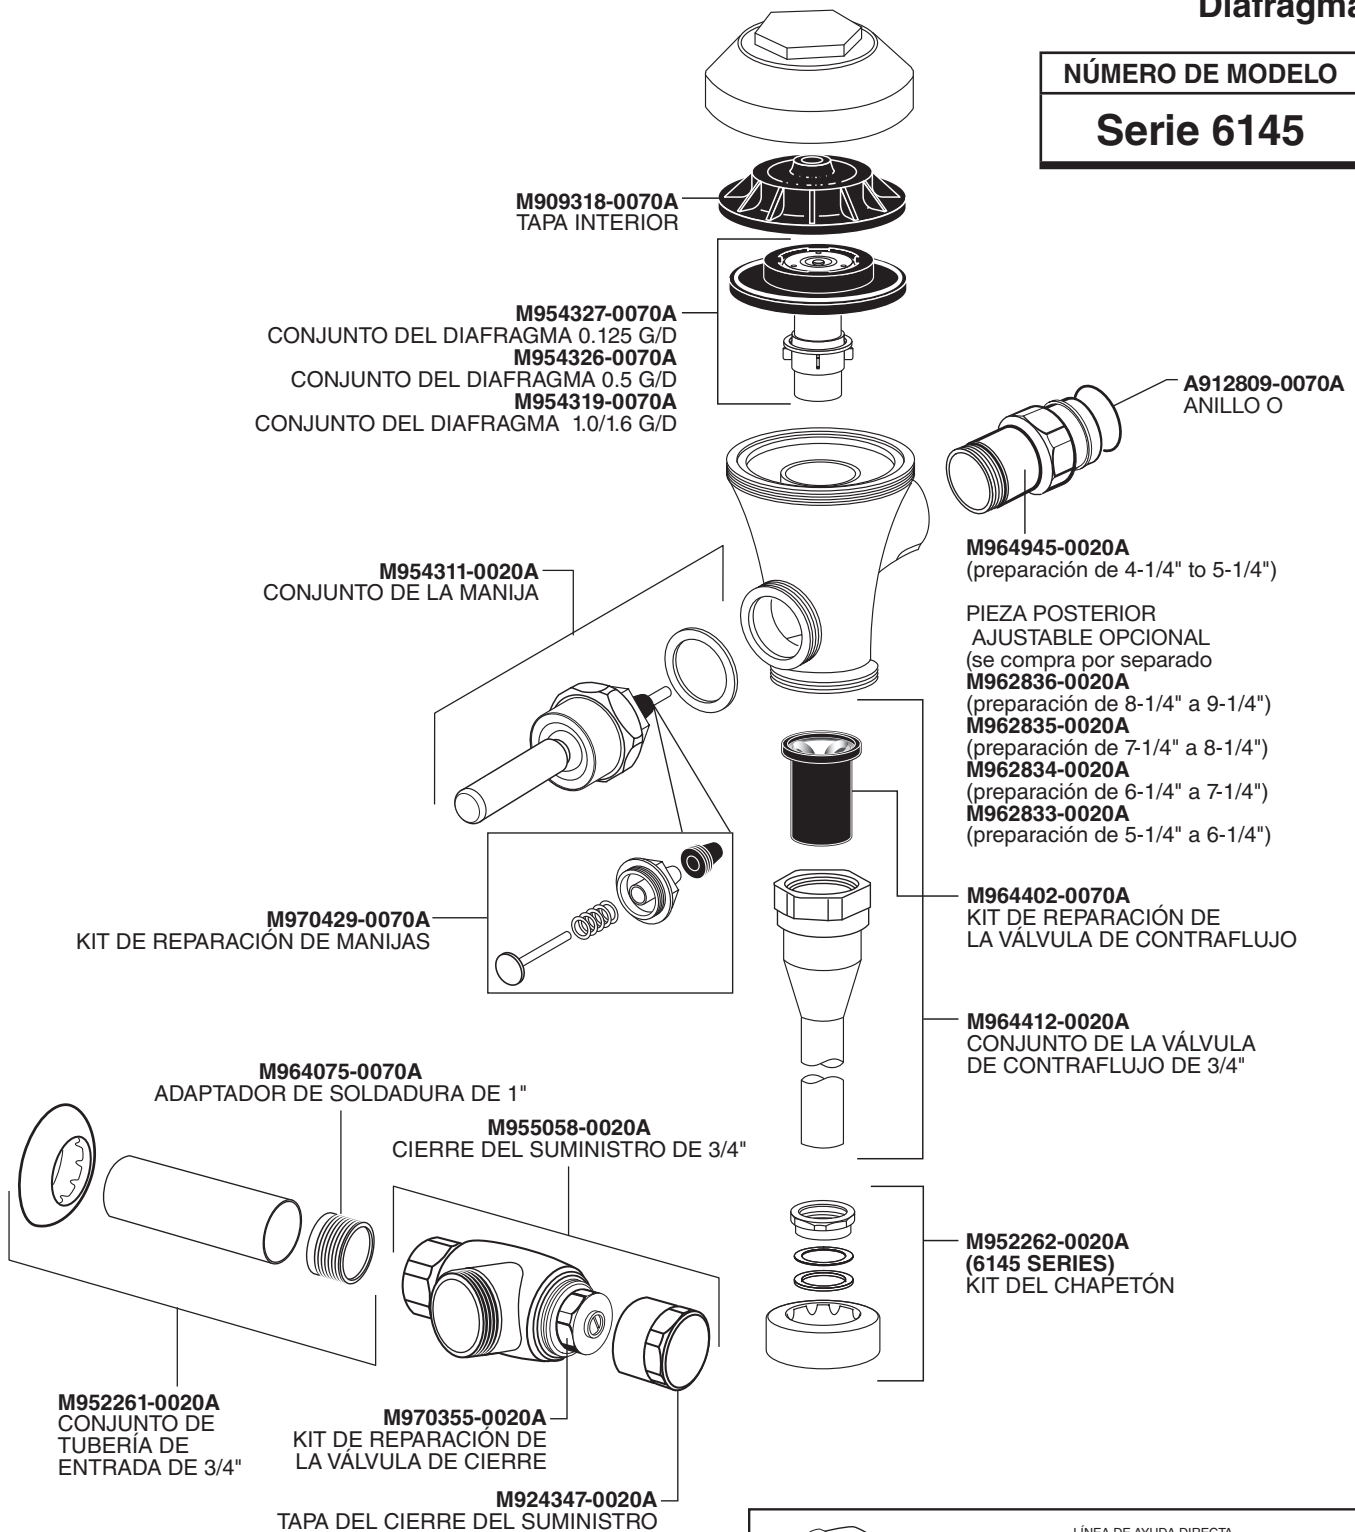

Válvula de Descarga Manual Ultima™

Diafragma

NÚMERO DE MODELO
Serie 6145

LÍNEA DE AYUDA DIRECTA
Si desea obtener información o tiene preguntas, llame sin cargo al (844) CRT-TEAM / (844) 278-8326
Los días de semana de 8:00 a.m. a 6:00 p.m. Hora normal del este.
EN MÉXICO: 01-800-839-1200
EN CANADÁ: 1-800-387-0369 (TORONTO 1-905-306-1093)
Los días de semana de 8:00 a.m. a 7:00 p.m. Hora normal del este.

Los nombres de producto mencionados en este documento son marcas de comercio de AS America, Inc. © 2019
Para obtener más información sobre los productos American Standard Selectronic®, visite nuestro sitio web: www.americanstandard-us.com o envíenos un correo electrónico a: CRTTEAM@lixilamericas.com