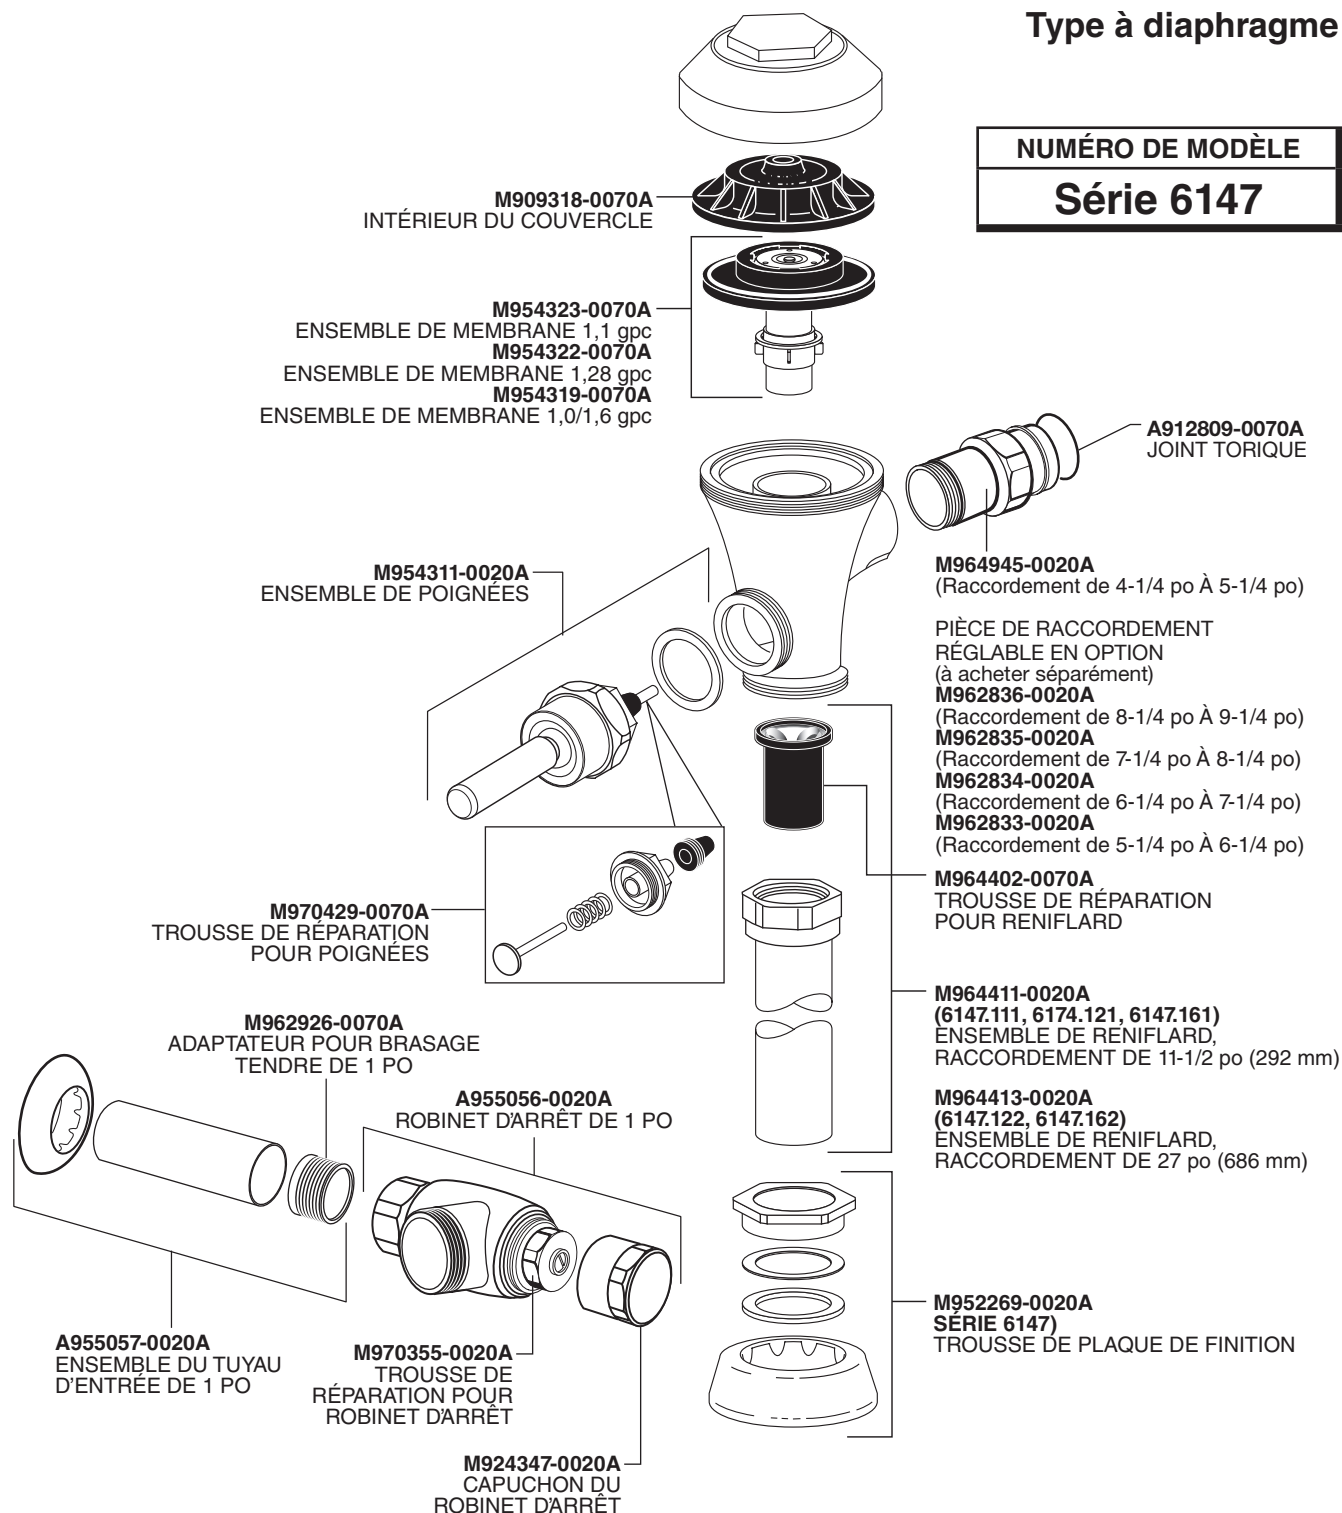

American Standard

Ultima,^{MC} Robinet de Chasse Manuel

Type à diaphragme

NUMÉRO DE MODÈLE

Série 6147

LIGNE D'ASSISTANCE TÉLÉPHONIQUE
Pour toutes questions, appeler sans frais :
855 752-9259
Du lundi au vendredi de 8 h à 18 h, HNE
AU MEXIQUE 01-800-839-1200
AU CANADA 1-800-387-0369 (TORONTO 1-905-306-1093)
Du lundi au vendredi de 8 h à 19 h, HNE

Les noms des produits énoncés dans les présentes sont des marques de commerce d'American Standard Inc. 2019
Apprendre plus de la Norme American Standard Selectronic® les Produits visitent notre site Internet à:
www.americanstandard-us.com ou l'e-mail nous à: CRITTEAM@lifixamericas.com

PART OF LIXIL