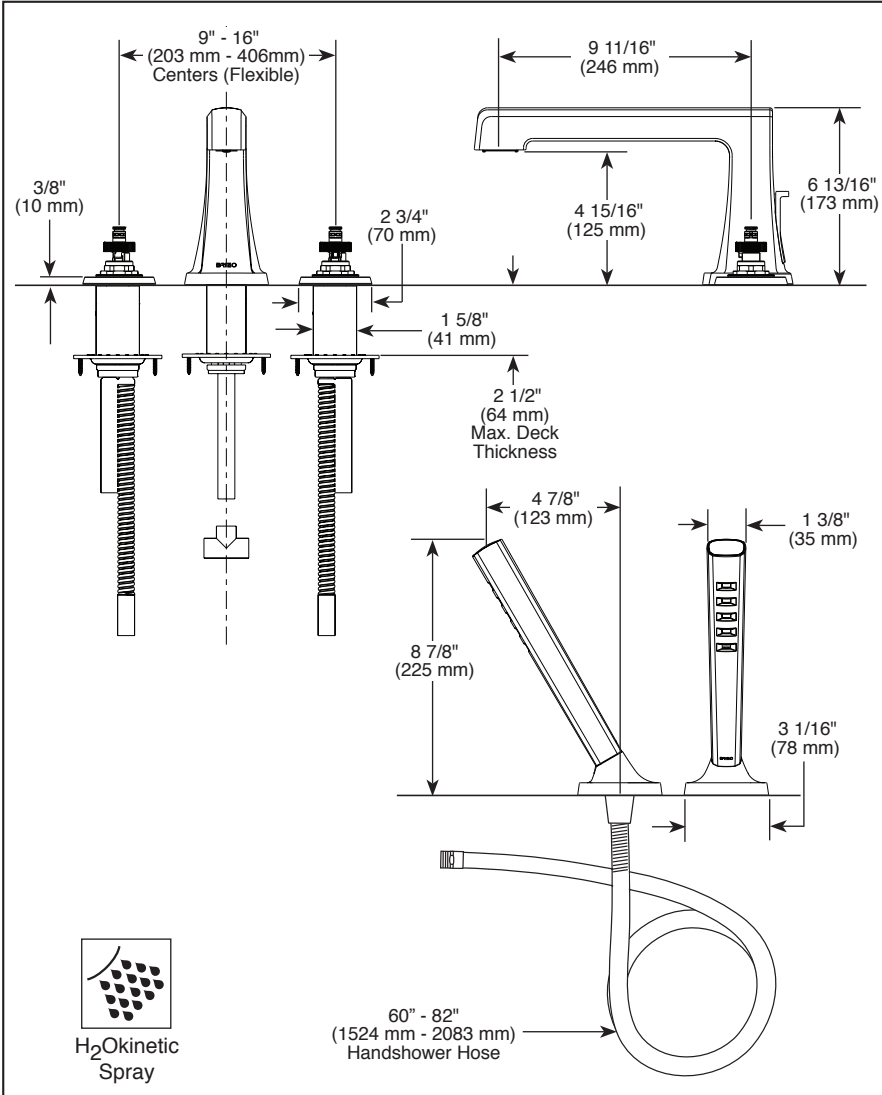

Submitted Model No.: _____
 Specific Features: _____

BRIZO®

ROMAN TUB FAUCET TRIM

- Levoir™ Bath Collection
- Three Hole Installation (T67398-LHP)
- Four Hole Installation (T67498-LHP)

FEATURES:

- H₂Okinetik Technology®
- Handles attach with rare earth magnets inside handles. No set screw required. Simplifies installation and provides flush mount installation.

STANDARD SPECIFICATIONS:

- Trim only for two handle Roman Tub faucet for concealed mounting
- Temperature and volume controlled with handles
- Rough-In kit required to complete installation, sold separately (R64707 for four hole and R62707 for three hole). There are separate specification sheets available for each rough-in kit.
- Hand shower includes double check valves for backflow prevention (T67498)
- Hand shower maximum 1.75 gpm @ 80 psi, 6.6 L/min @ 550 kPa
- 60" - 82" (1524 mm - 2083 mm) stretchable finished metal hose

COMPLIES WITH:

- ASME A112.18.1 / CSA B125.1
- Indicates compliance to ICC/ANSI A117.1 - Valve control only
- EPA WaterSense® - Applies to handshower only (RP100439*)

▲ Designate finish suffix

Brizo Kitchen & Bath Company reserves the right (1) to make changes in specifications and materials, and (2) to change or discontinue models, both without notice or obligation. Dimensions are for reference only. See current full-line price book or www.brizo.com for finish options and product availability.