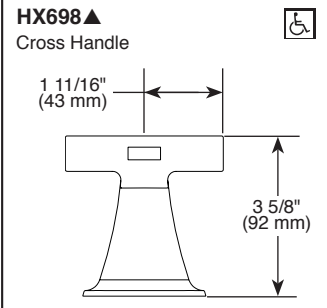

▲ Designate finish suffix

Brizo Kitchen & Bath Company reserves the right (1) to make changes in specifications and materials, and (2) to change or discontinue models, both without notice or obligation. Dimensions are for reference only. See current full-line price book or www.brizo.com for finish options and product availability.

BSP-B-T67398-LHP Rev. C

Brizo Kitchen & Bath Company

55 E. 111th Street, Indianapolis, IN 46280
350 South Edgeware Road, St. Thomas, ON N5P 4L1
© 2019 Brizo Kitchen & Bath Company