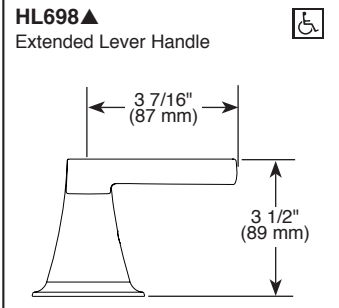

▲ Designate finish suffix

Brizo Kitchen & Bath Company reserves the right (1) to make changes in specifications and materials, and (2) to change or discontinue models, both without notice or obligation. Dimensions are for reference only. See current full-line price book or www.brizo.com for finish options and product availability.

BSP-B-T67398-LHP Rev. C

Brizo Kitchen & Bath Company

55 E. 111th Street, Indianapolis, IN 46280
350 South Edgeware Road, St. Thomas, ON N5P 4L1
© 2019 Brizo Kitchen & Bath Company