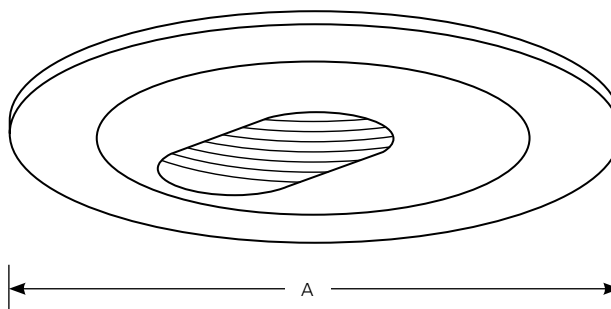

Incandescent-Halogen

**4" Low Voltage (MR 16)
Slotted Trim
IC & Non-IC**

Recessed

Type _____
-28
P8039

Catalog No.	Finish White	Dimensions (Inches)	
		A	Slot Size
P8039	-28	5	1/4 x 2-1/4

Lamp Wattage Housing	IC	Non-IC
P817-AT	35MR16	50MR16
P816-TG	N/A	50MR16
P818-TG	N/A	50MR16

Specifications:

Flange

- Bright white powder painted metal flange
- No light leaks around trim flange
- Covers irregular ceiling openings

Labels

- UL-CUL damp location listed

Photometrics

- Refer to MR16 Lamp Application Data

Trim

- Push-in leaf spring action for trim retention forces trim to fit snugly against the ceiling
- Lamp tilt 30 degrees, 360 degrees positioning
- Internal black baffle
- Slot size - 1-1/4" wide, 2-1/4" long